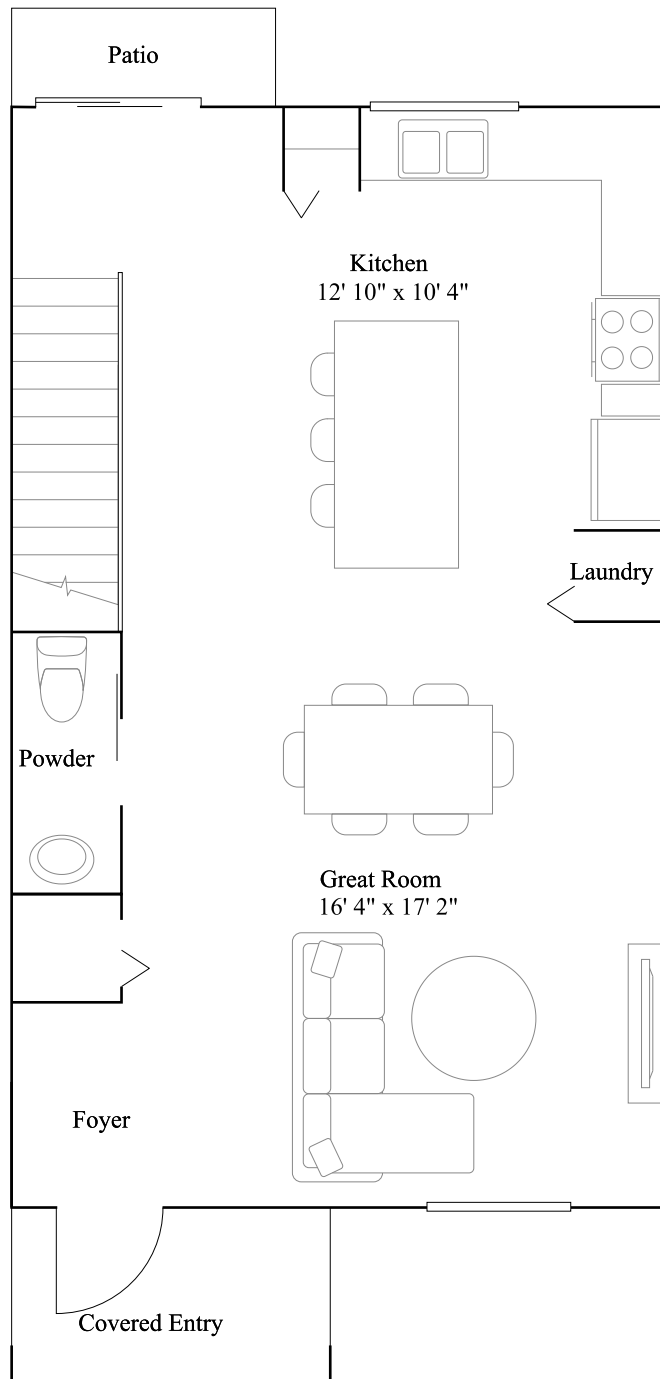

# Aster

Le Jardine

1,376 sq. ft.  
2-story  
3 bed · 2 ba  
0 car garage

Exterior AI

# Aster

Le Jardine

1,376 sq. ft.  
2-story  
3 bed · 2 ba  
0 car garage

## 1st Floor

## 2nd Floor