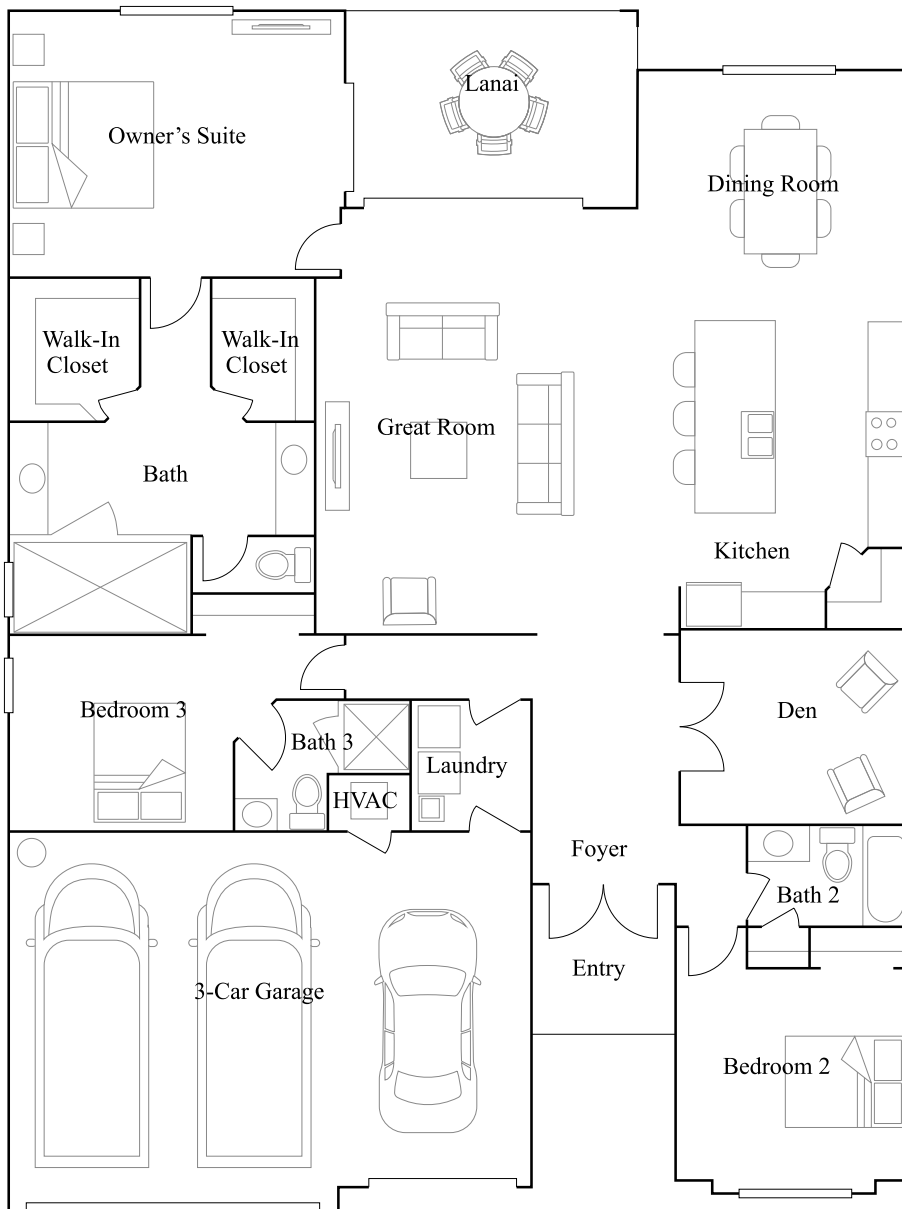

The Summerville II

3 bd · 3 ba · 2,444 ft²

1st Floor

The Summerville II

3 bd · 3 ba · 2,444 ft²

Available Exteriors

Exterior A

Exterior D