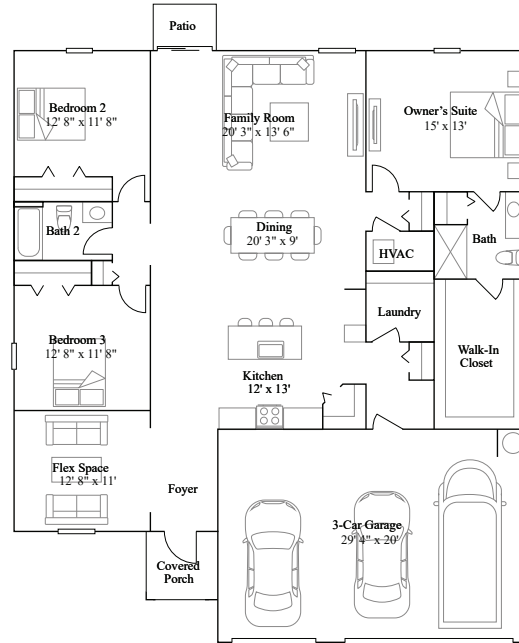

Frontier

3 bd . 2 ba . 2,031 ft²

1st Floor

Available Exteriors

Exterior E

Exterior D

Exterior F