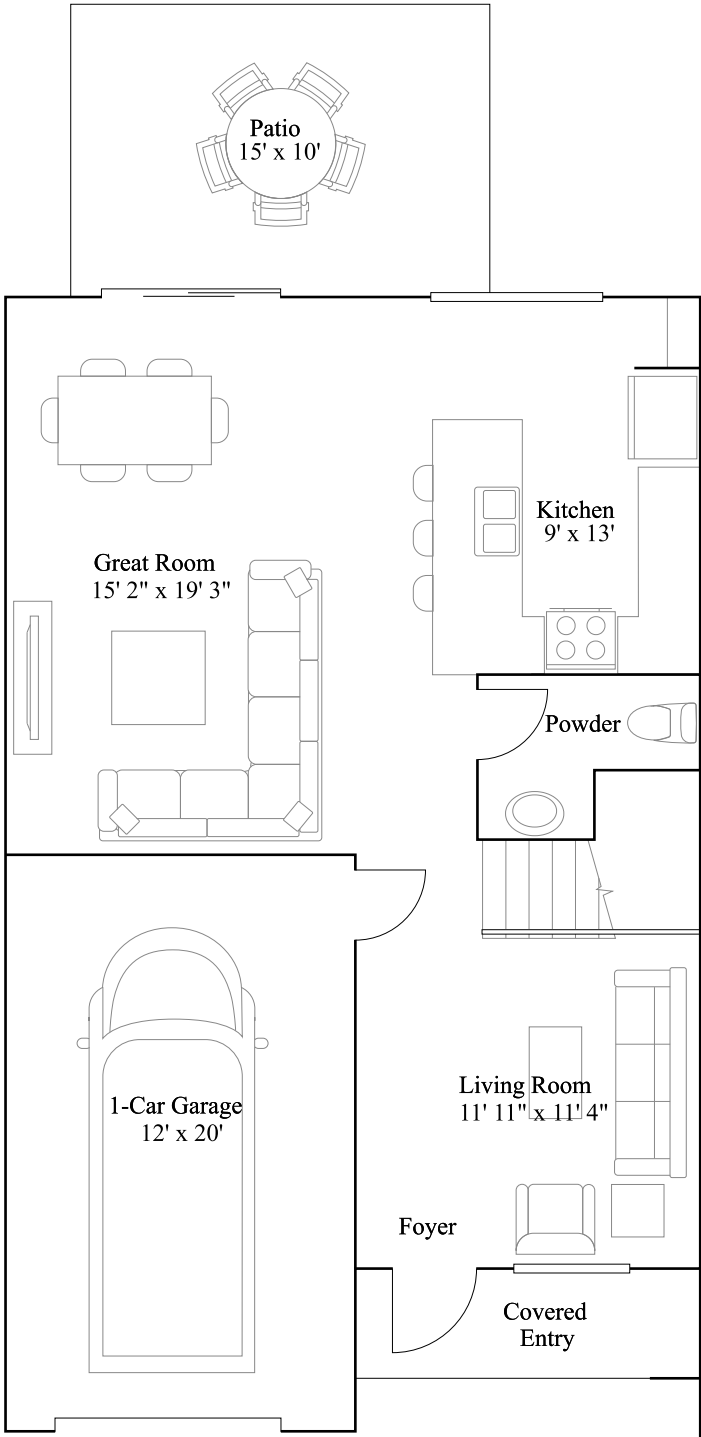

Carnation

Terra Sol

1,649 sq. ft.
2-story
3 bed · 2 ba
0 car garage

Front View

Rear View

Carnation

Terra Sol

1,649 sq. ft.
2-story
3 bed · 2 ba
0 car garage

1st Floor

Carnation

Terra Sol

1,649 sq. ft.
2-story
3 bed · 2 ba
0 car garage

2nd Floor