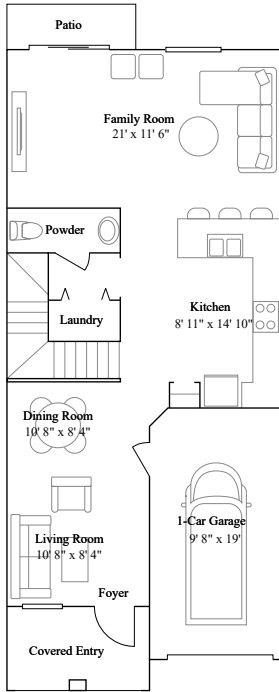

# Marsielle

4 bd . 2 ba . 1 half ba . 1,828 ft<sup>2</sup>

1st Floor

2nd Floor

Available Exteriors

Exterior Front

Exterior Back