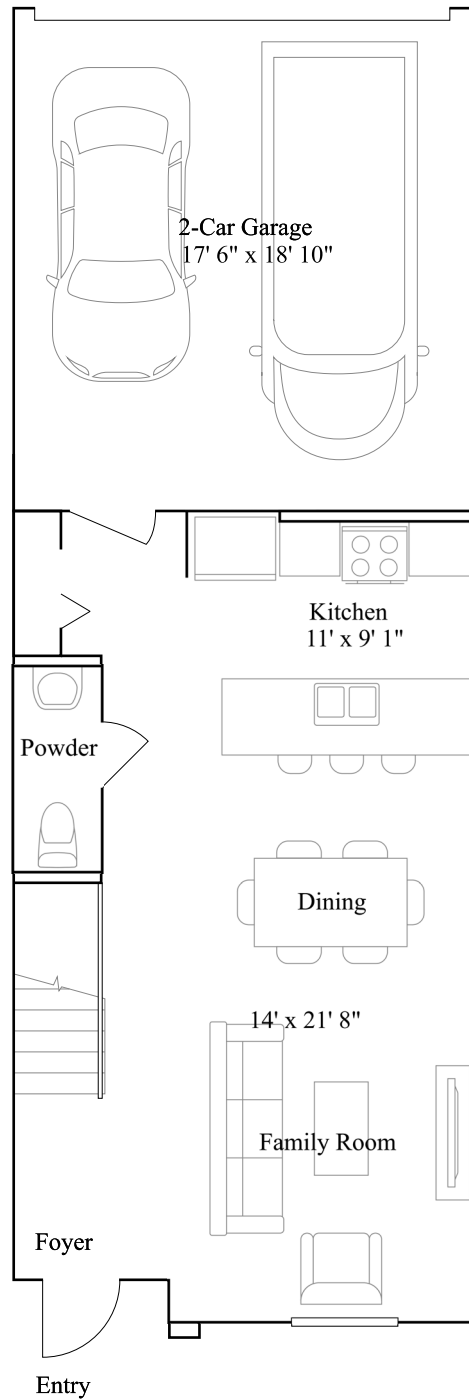

Lumiere

Solstice

1,367 sq. ft.
2-story
3 bed · 2 ba
2 car garage

Exterior AI

Rear Exterior

Lumiere

Solstice

1,367 sq. ft.
2-story
3 bed · 2 ba
2 car garage

1st Floor

Lumiere

Solstice

1,367 sq. ft.
2-story
3 bed · 2 ba
2 car garage

2nd Floor