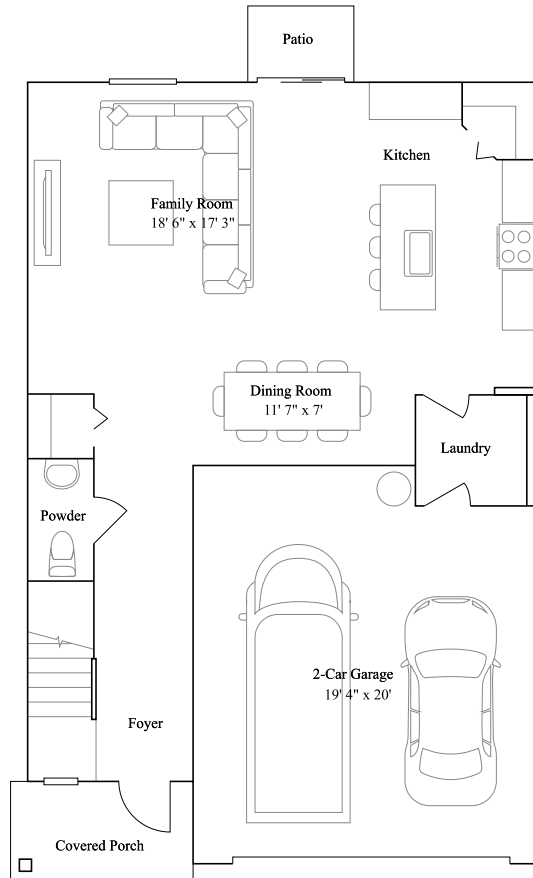

Edison

4 bd . 2 ba . 1 half ba . 2,112 ft²

Edison at Manor Key Collection in Lake Wales, FL

1st Floor

2nd Floor