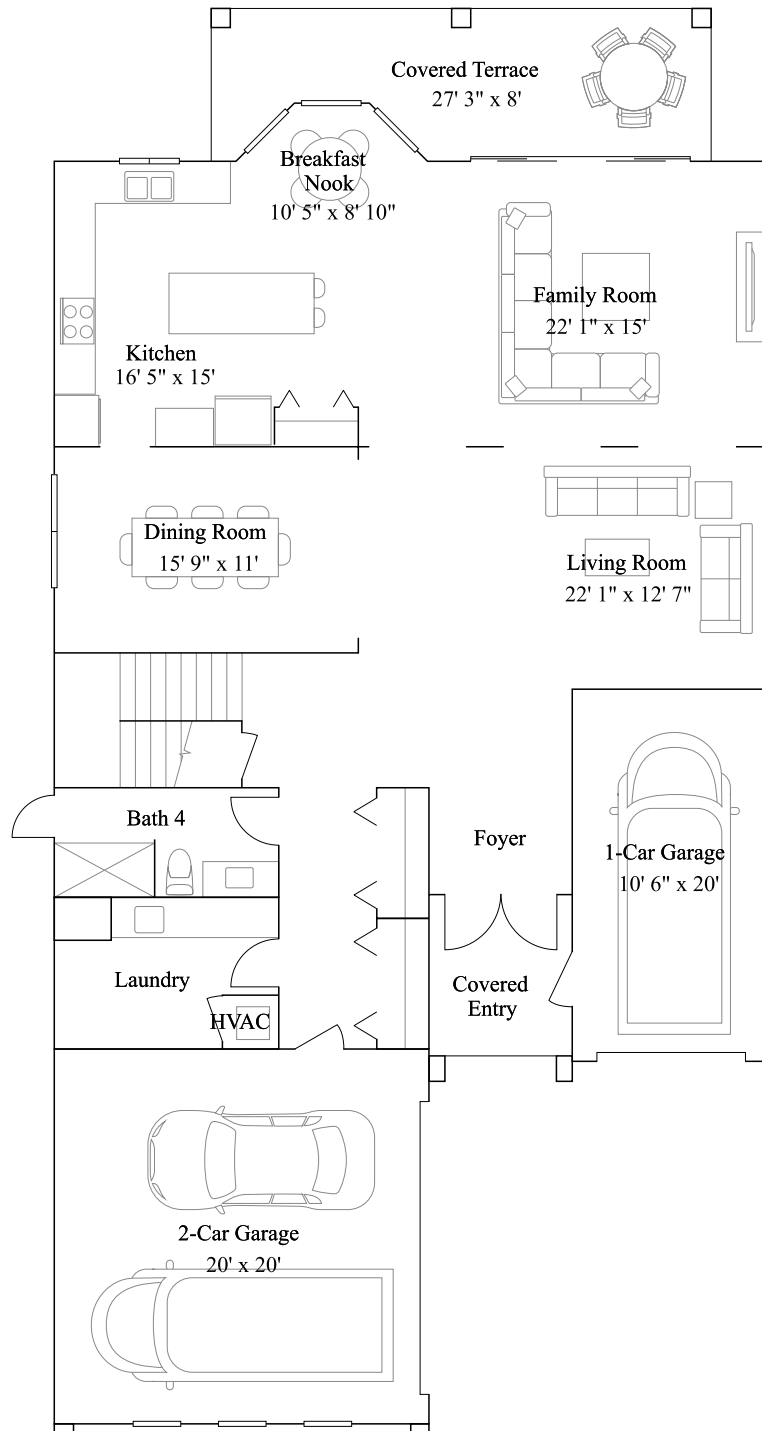

# Kingsmont

Crown Collection

3,613 sq. ft.  
2-story  
4 bed · 4 ba  
3 car garage

Exterior A

Exterior B

Exterior C

Exterior D

# Kingsmont

Crown Collection

3,613 sq. ft.

2-story

4 bed · 4 ba

3 car garage

## 1st Floor