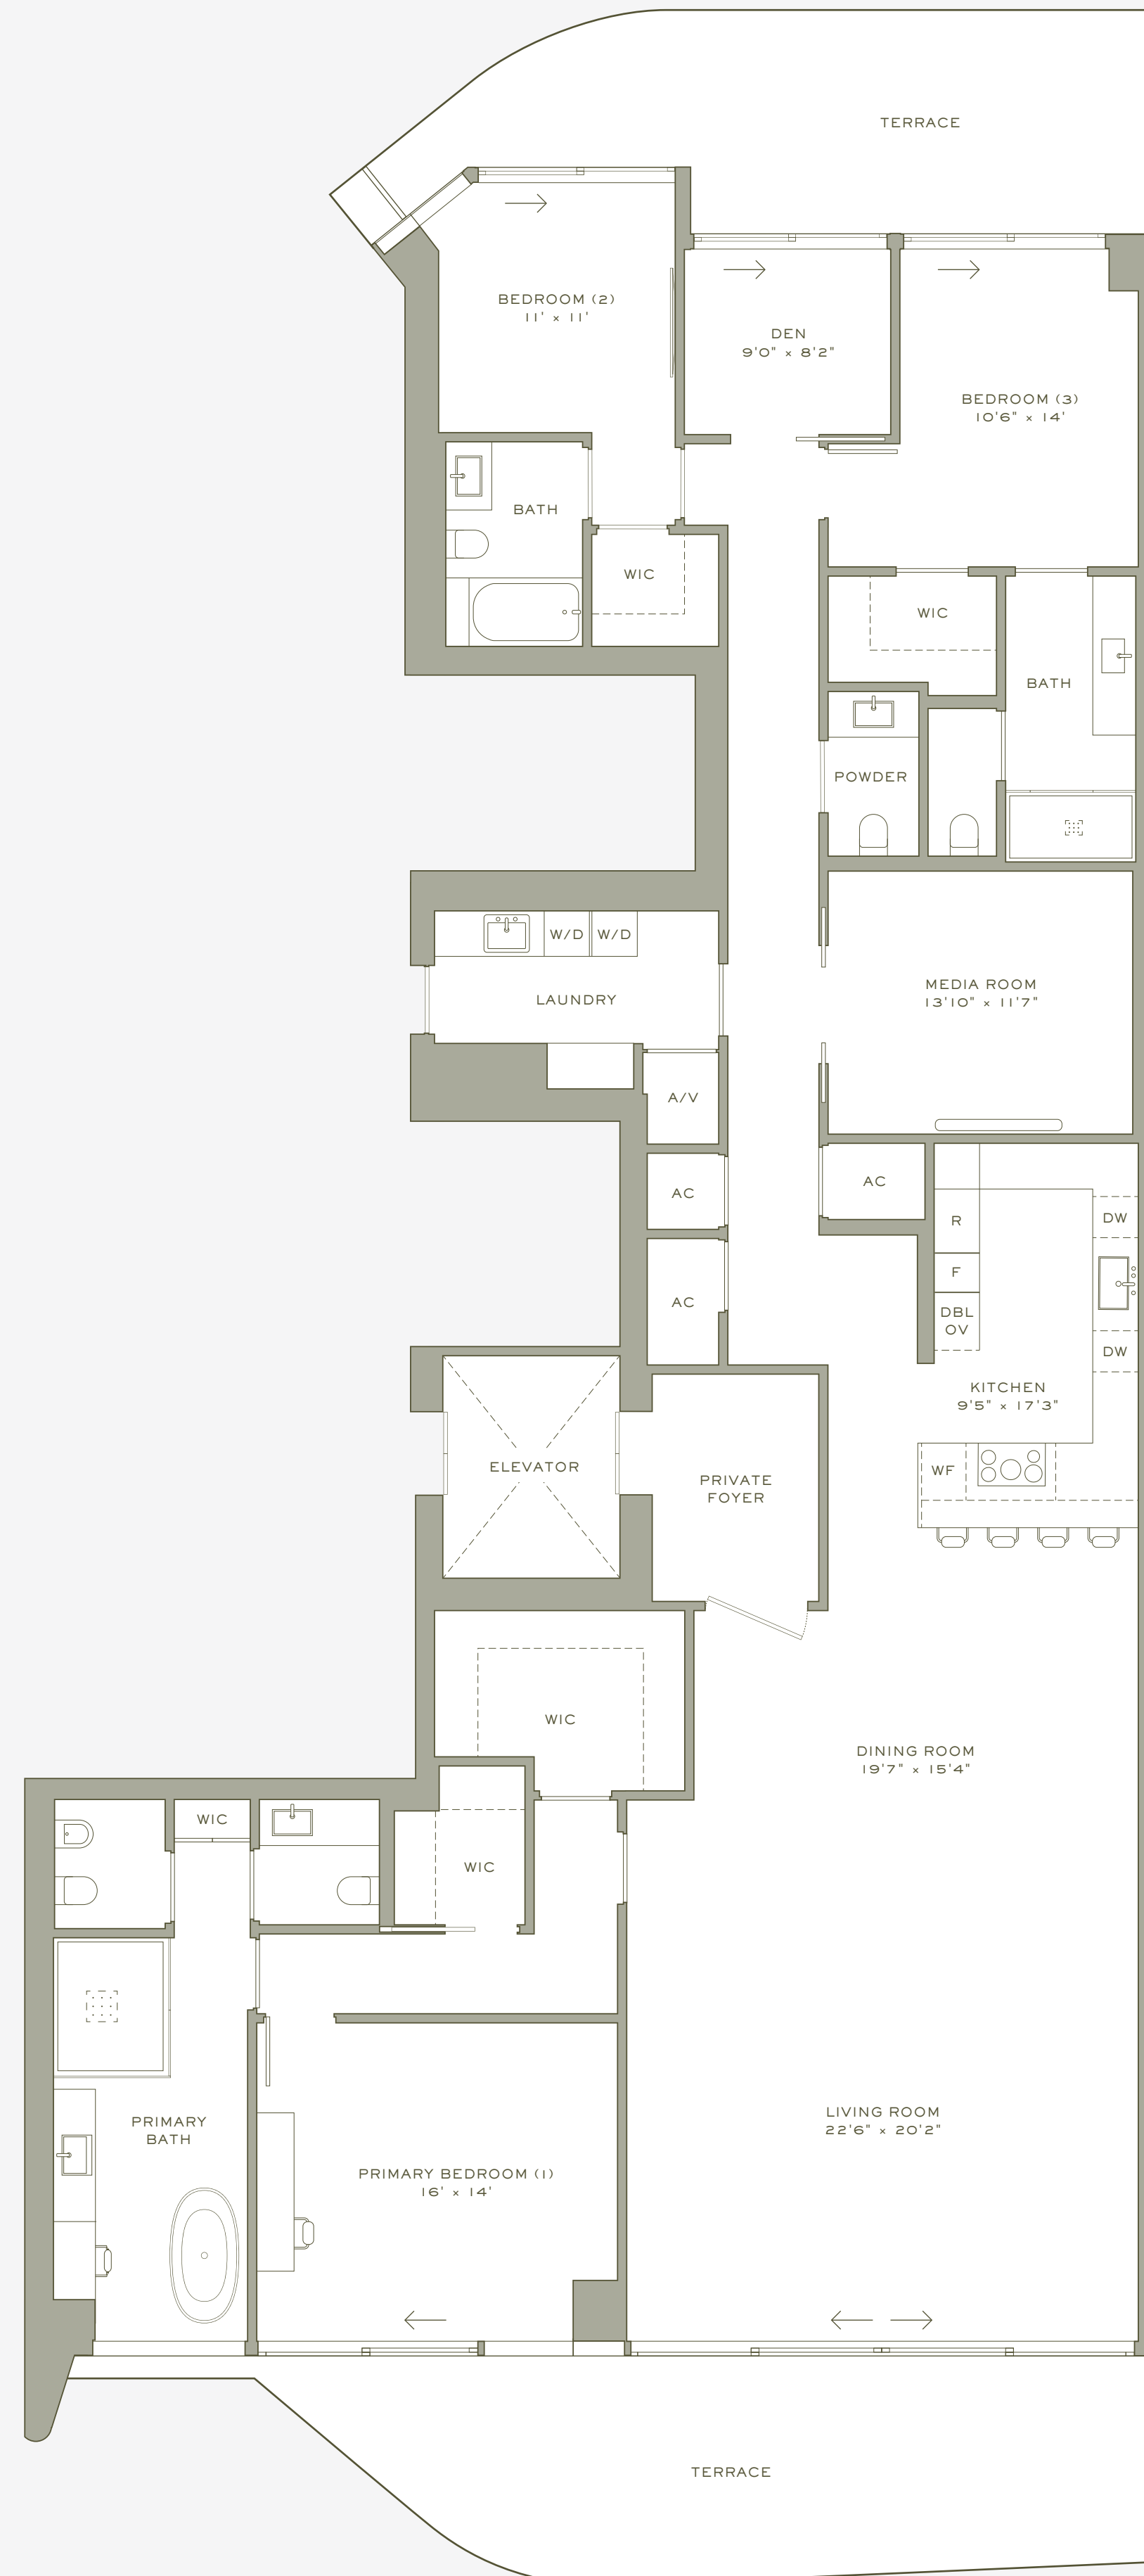

Bay 02

FLOORS 3-5

3 bedrooms

3.5 bathrooms

Interior 3,030 sf / 281 sm

Exterior 706 sf / 66 sm

Total 3,736 sf / 347 sm

LEGEND

- F: Freezer
- R: Refrigerator
- WF: Wine Fridge
- DW: Dishwasher
- DBL OV: Double Oven
- W/D: Washer and dryer
- WIC: Walk In Closet
- CL: Closet

Tower 03

FLOORS 7–20

3 bedrooms

3.5 bathrooms

—

Interior 3,114 sf / 289 sm

Exterior 617 sf / 57 sm

Total 3,731 sf / 346 sm

LEGEND

- F: Freezer
- R: Refrigerator
- WF: Wine Fridge
- DW: Dishwasher
- DBL OV: Double Oven
- W/D: Washer and dryer
- WIC: Walk In Closet
- CL: Closet

Tower 04

FLOORS 7-20

3 bedrooms

3.5 bathrooms

Interior 2,895 sf / 269 sm

Exterior 648 sf / 60 sm

Total 3,543 sf / 329 sm

LEGEND

- F: Freezer
- R: Refrigerator
- WF: Wine Fridge
- DW: Dishwasher
- DBL OV: Double Oven
- W/D: Washer and dryer
- WIC: Walk In Closet
- CL: Closet