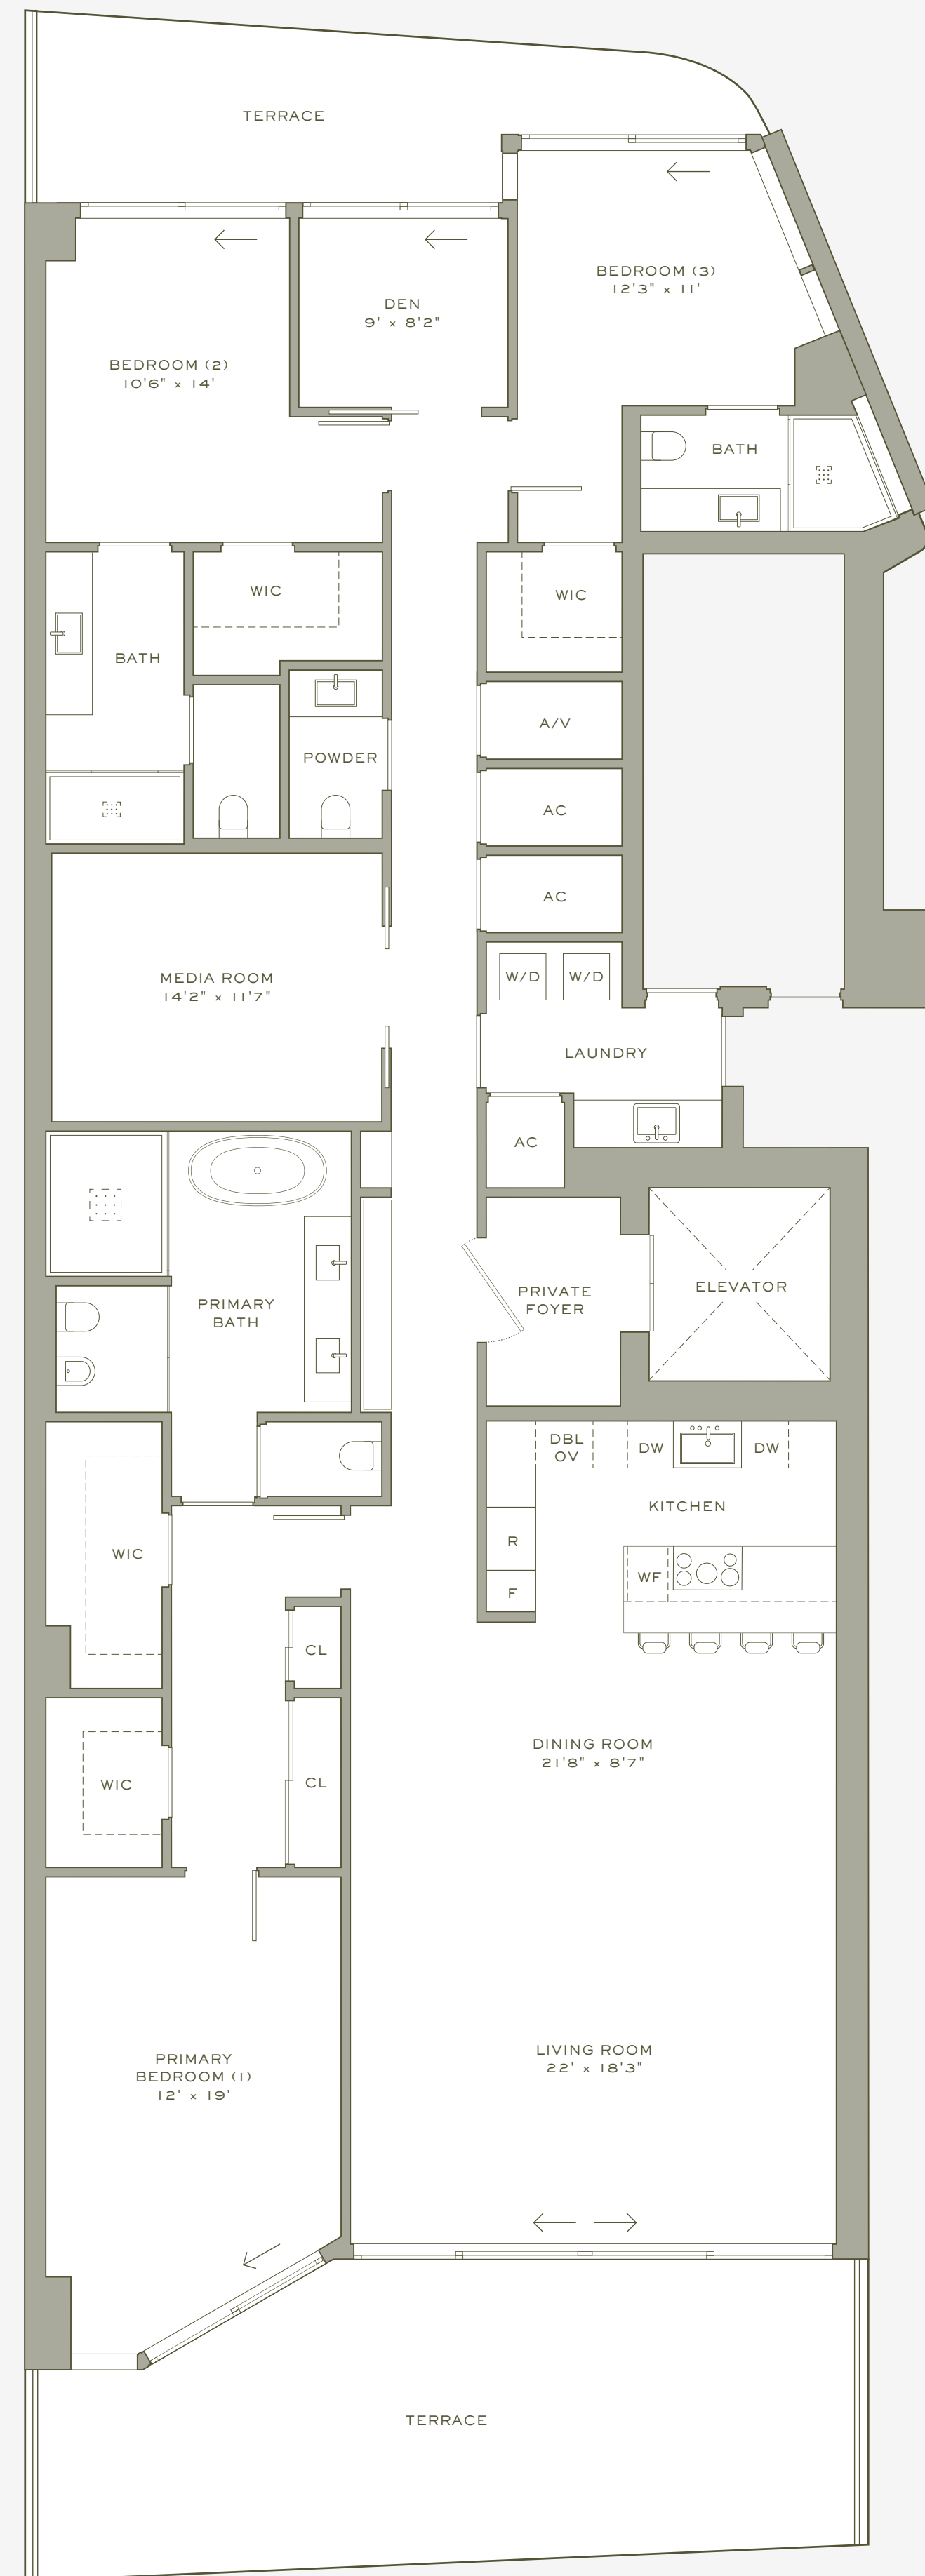

Bay 02

FLOORS 3-5

3 bedrooms

3.5 bathrooms

Interior 3,030 sf / 281 sm

Exterior 706 sf / 66 sm

Total 3,736 sf / 347 sm

LEGEND

- F: Freezer
- R: Refrigerator
- WF: Wine Fridge
- DW: Dishwasher
- DBL OV: Double Oven
- W/D: Washer and dryer
- WIC: Walk In Closet
- CL: Closet

Tower 03

FLOORS 7–20

3 bedrooms

3.5 bathrooms

—

Interior 3,114 sf / 289 sm

Exterior 617 sf / 57 sm

Total 3,731 sf / 346 sm

LEGEND

- F: Freezer
- R: Refrigerator
- WF: Wine Fridge
- DW: Dishwasher
- DBL OV: Double Oven
- W/D: Washer and dryer
- WIC: Walk In Closet
- CL: Closet

Tower 04

FLOORS 7-20

3 bedrooms

3.5 bathrooms

Interior 2,895 sf / 269 sm

Exterior 648 sf / 60 sm

Total 3,543 sf / 329 sm

LEGEND

- F: Freezer
- R: Refrigerator
- WF: Wine Fridge
- DW: Dishwasher
- DBL OV: Double Oven
- W/D: Washer and dryer
- WIC: Walk In Closet
- CL: Closet