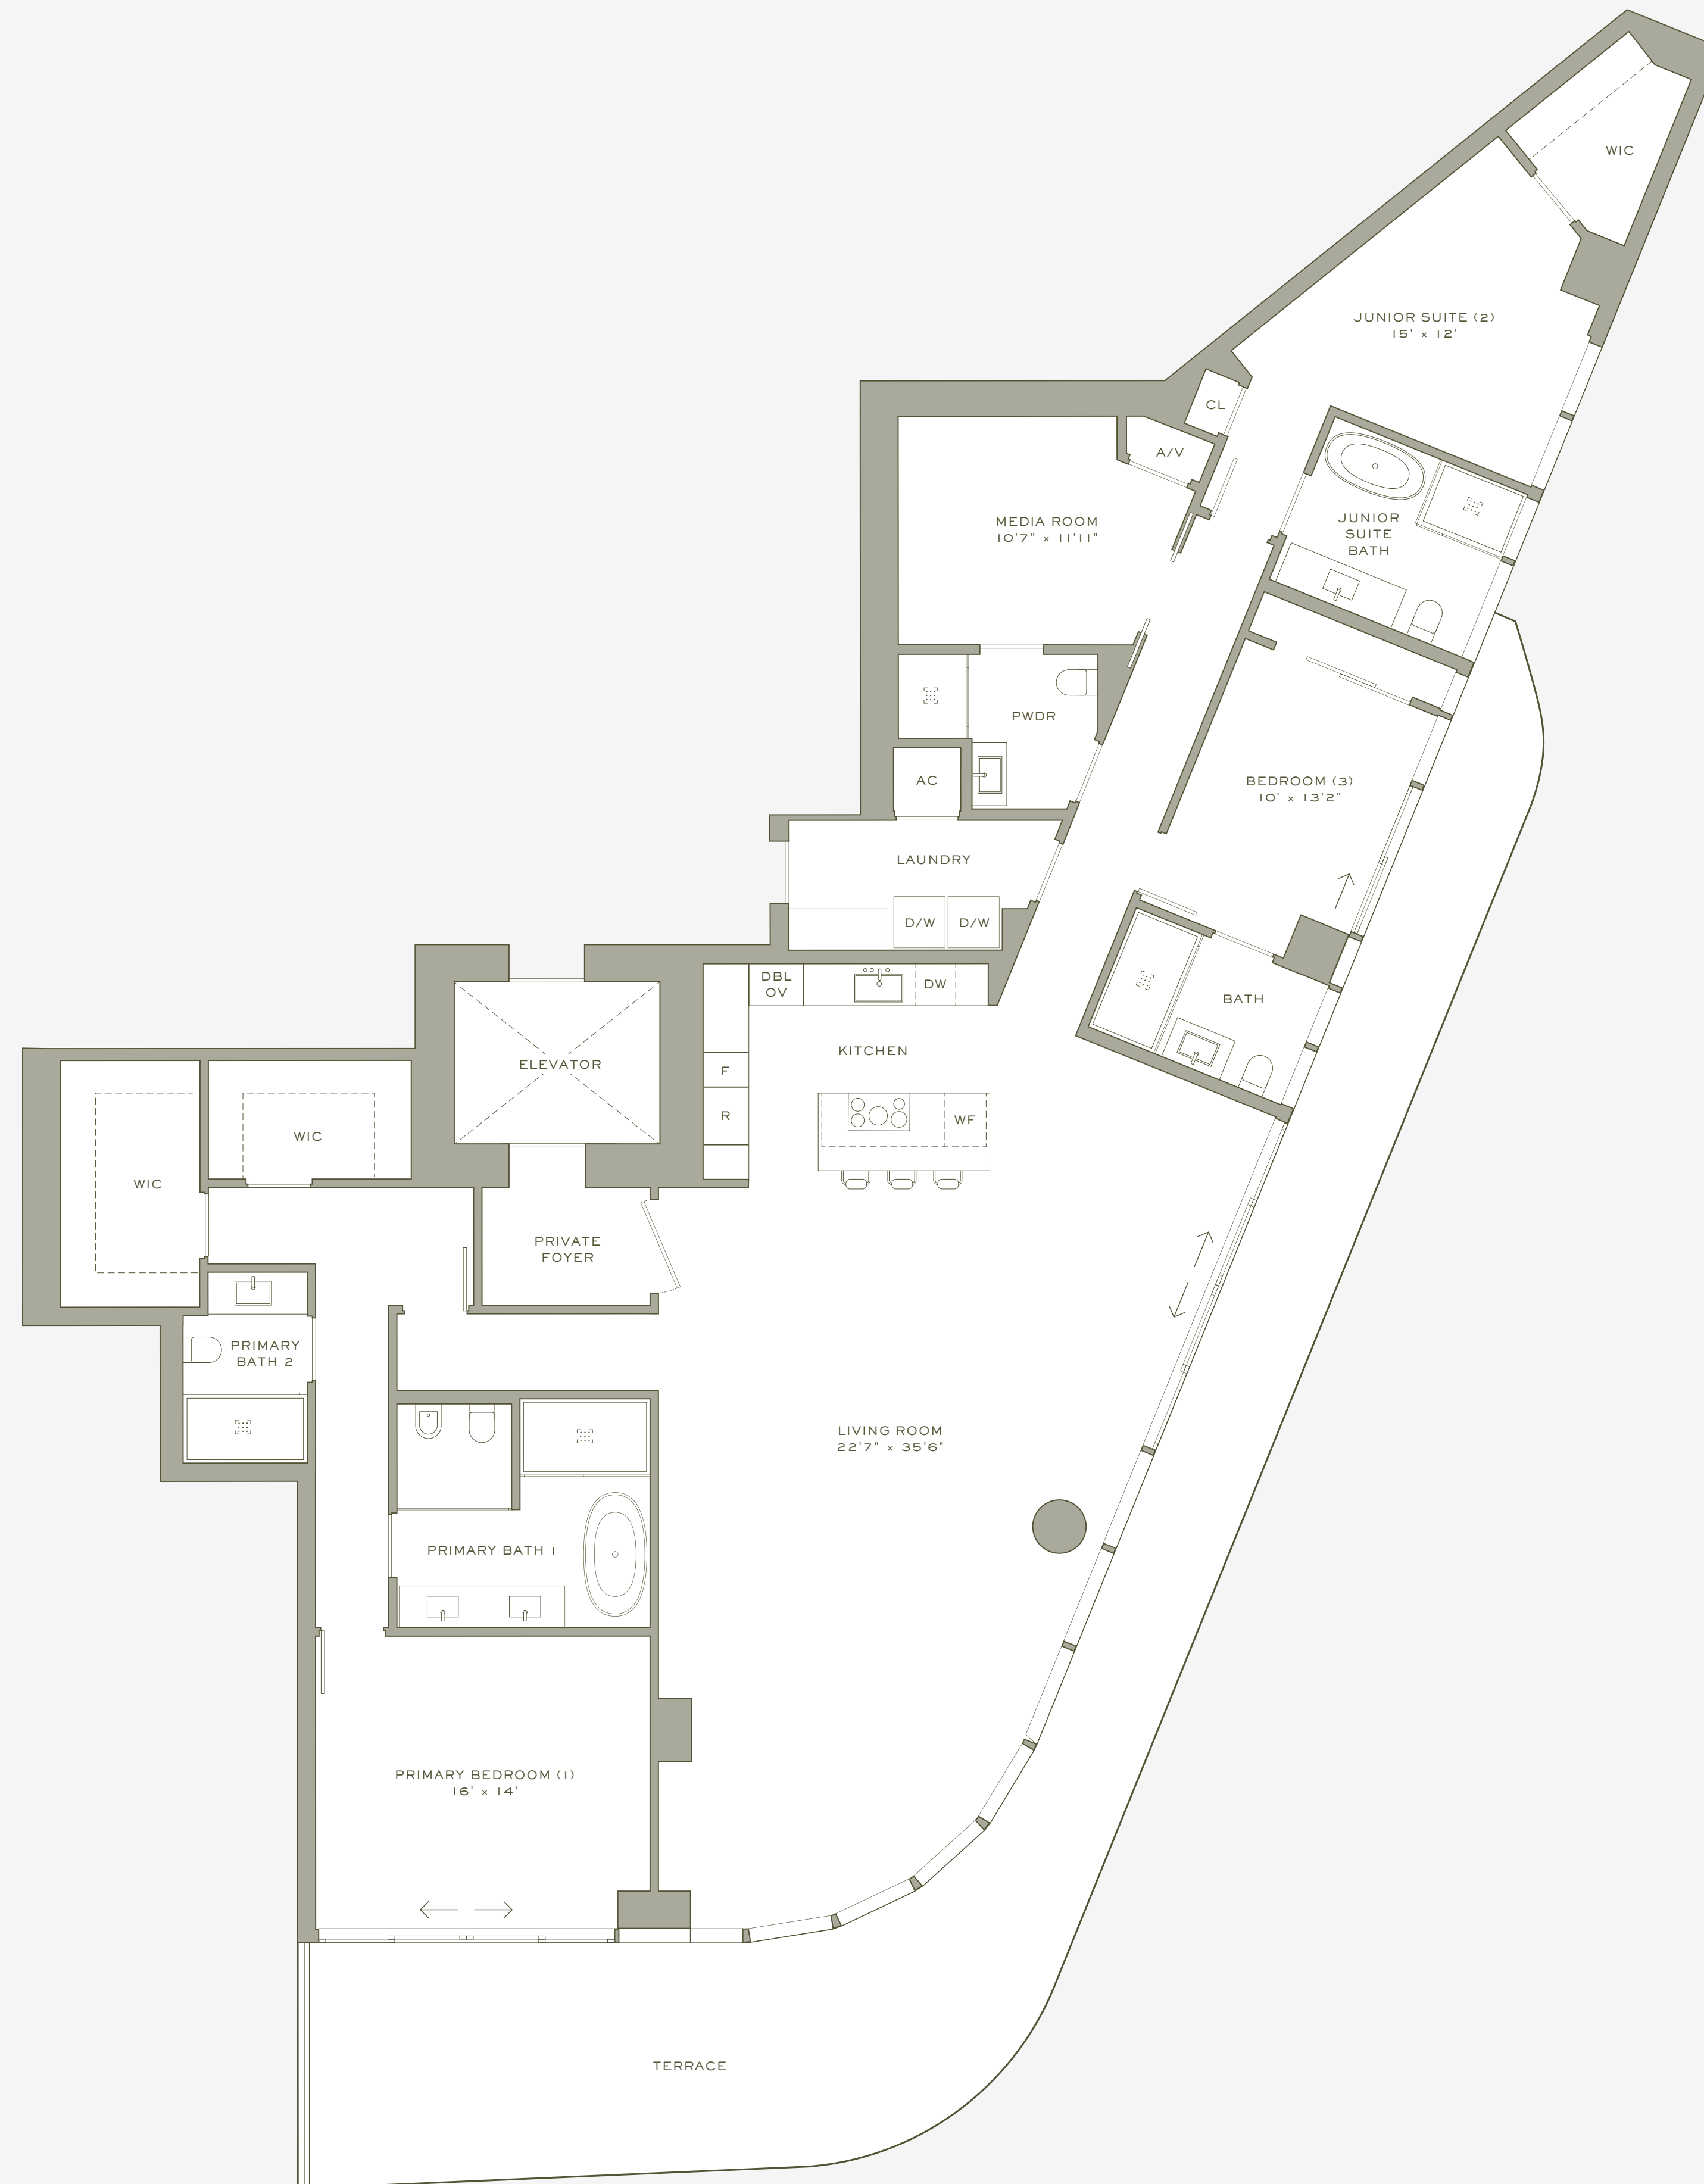

Bay 02

FLOORS 3-5

3 bedrooms

3.5 bathrooms

Interior 3,030 sf / 281 sm

Exterior 706 sf / 66 sm

Total 3,736 sf / 347 sm

LEGEND

- F: Freezer
- R: Refrigerator
- WF: Wine Fridge
- DW: Dishwasher
- DBL OV: Double Oven
- W/D: Washer and dryer
- WIC: Walk In Closet
- CL: Closet

Tower 03

FLOORS 7–20

3 bedrooms

3.5 bathrooms

—

Interior 3,114 sf / 289 sm

Exterior 617 sf / 57 sm

Total 3,731 sf / 346 sm

LEGEND

- F: Freezer
- R: Refrigerator
- WF: Wine Fridge
- DW: Dishwasher
- DBL OV: Double Oven
- W/D: Washer and dryer
- WIC: Walk In Closet
- CL: Closet

Tower 04

FLOORS 7-20

3 bedrooms

3.5 bathrooms

Interior 2,895 sf / 269 sm

Exterior 648 sf / 60 sm

Total 3,543 sf / 329 sm

LEGEND

- F: Freezer
- R: Refrigerator
- WF: Wine Fridge
- DW: Dishwasher
- DBL OV: Double Oven
- W/D: Washer and dryer
- WIC: Walk In Closet
- CL: Closet