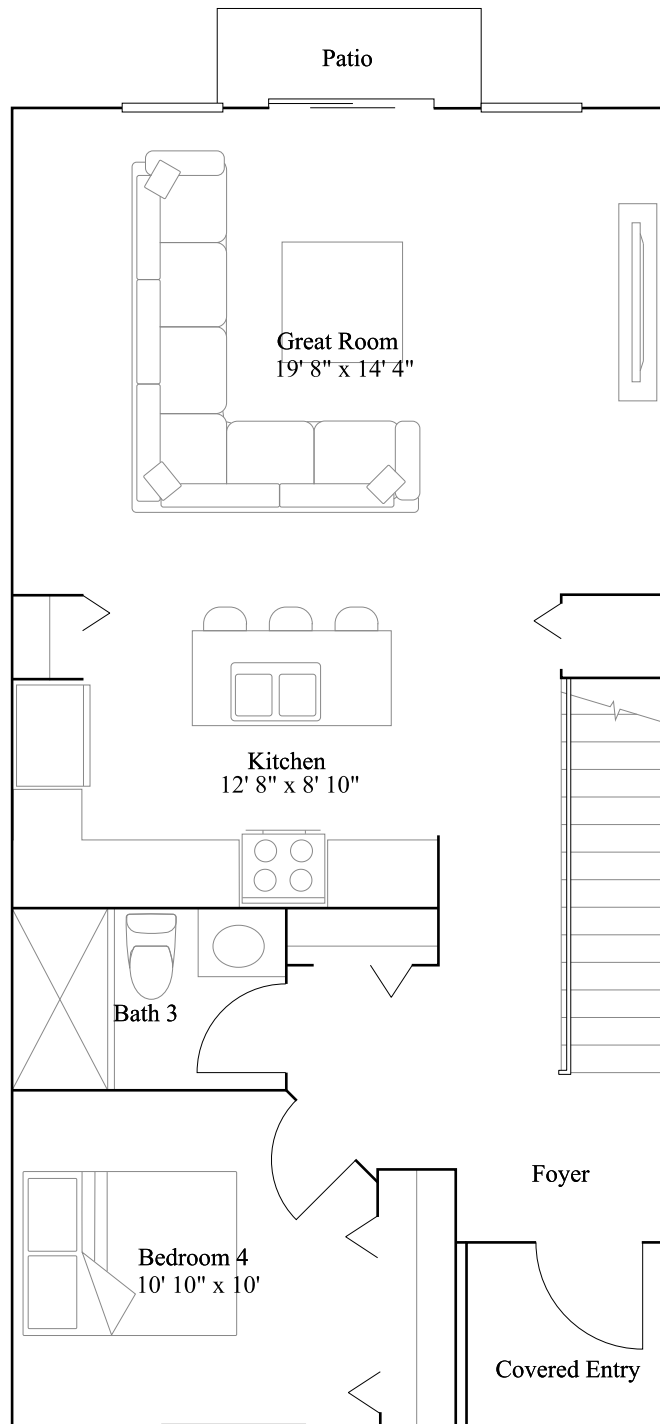

# Tulip

Le Jardine

1,633 sq. ft.  
2-story  
4 bed · 3 ba  
0 car garage

Exterior AI

# Tulip

Le Jardine

1,633 sq. ft.  
2-story  
4 bed · 3 ba  
0 car garage

## 1st Floor

## 2nd Floor