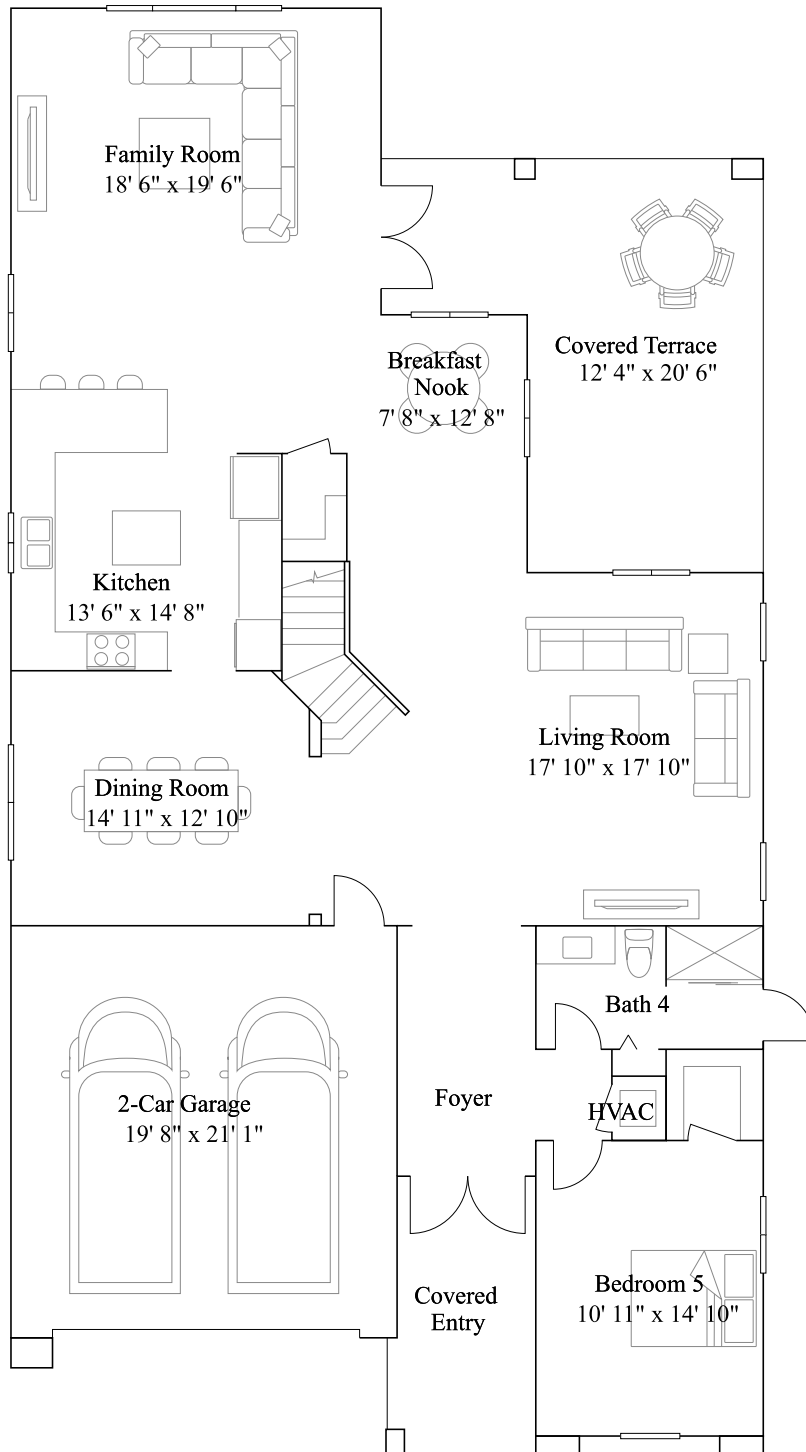

Valemont

Crown Collection

4,155 sq. ft.
2-story
5 bed · 4 ba
2 car garage

Exterior A

Exterior B

Exterior C

Exterior D

Valemont

Crown Collection

4,155 sq. ft.

2-story

5 bed · 4 ba

2 car garage

1st Floor

Valemont

Crown Collection

4,155 sq. ft.

2-story

5 bed · 4 ba

2 car garage

2nd Floor