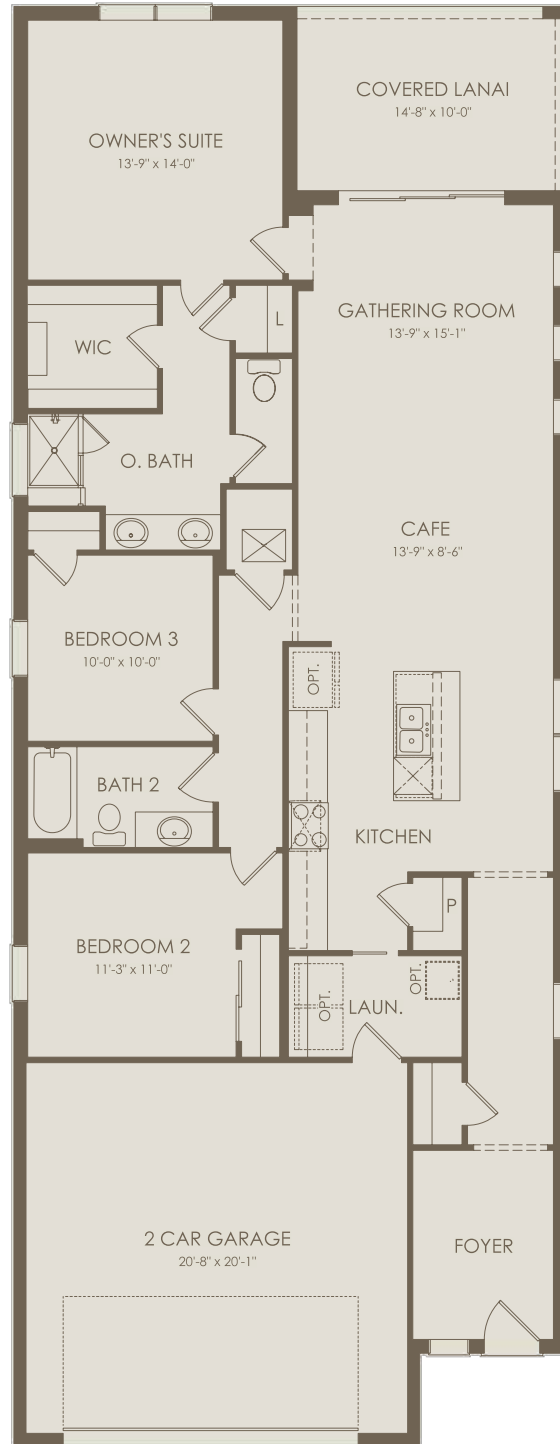

WATERSET  
5367 Wolf Creek Drive, Apollo Beach, FL 33572

Harvey Floor Plan  
3 Bedrooms • 2 Bathrooms • 2 Car Garage

## Exterior FM1

For this application, the company does not warrant or assume any legal liability or responsibility for the accuracy, completeness, or usefulness of any information, apparatus, product, or process disclosed. Base floor plan subject to change based on elevation selected.

Floor 1

Options not selected include : Built-In Kitchen - Add-On Available with Luxe Package

For this application, the company does not warrant or assume any legal liability or responsibility for the accuracy, completeness, or usefulness of any information, apparatus, product, or process disclosed. Base floor plan subject to change based on elevation selected.