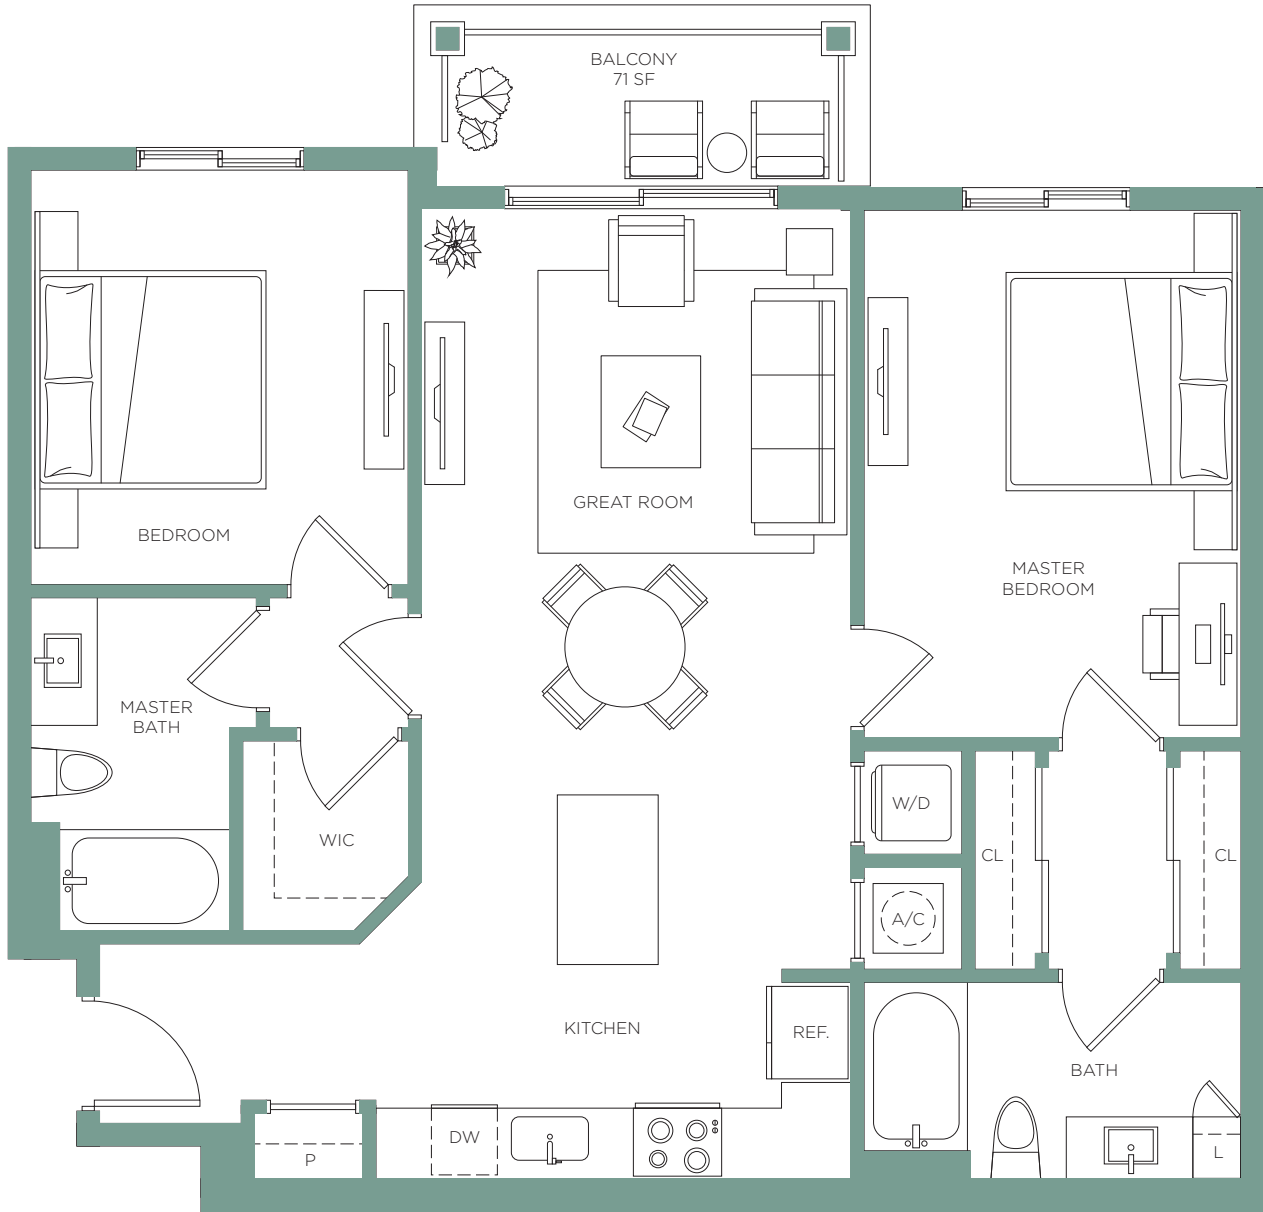

B1

2 BED / 2 BATH

T O W N

H O L L Y W O O D

Interior 1,094 sf
Exterior 71 sf

TOTAL 1,165 sf

B1.1

2 BED / 2 BATH

T O W N H O L L Y W O O D

Interior 1,094 sf
Exterior 243 sf

TOTAL 1,337 sf