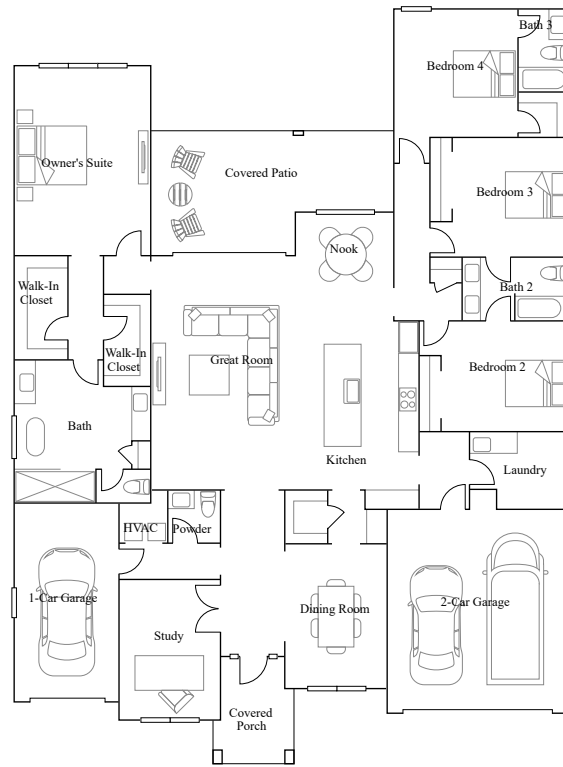

# Broadleaf

4 bd . 3 ba . 3,112 ft<sup>2</sup>

1st Floor

Available Exteriors

Exterior D

Exterior A

Exterior F