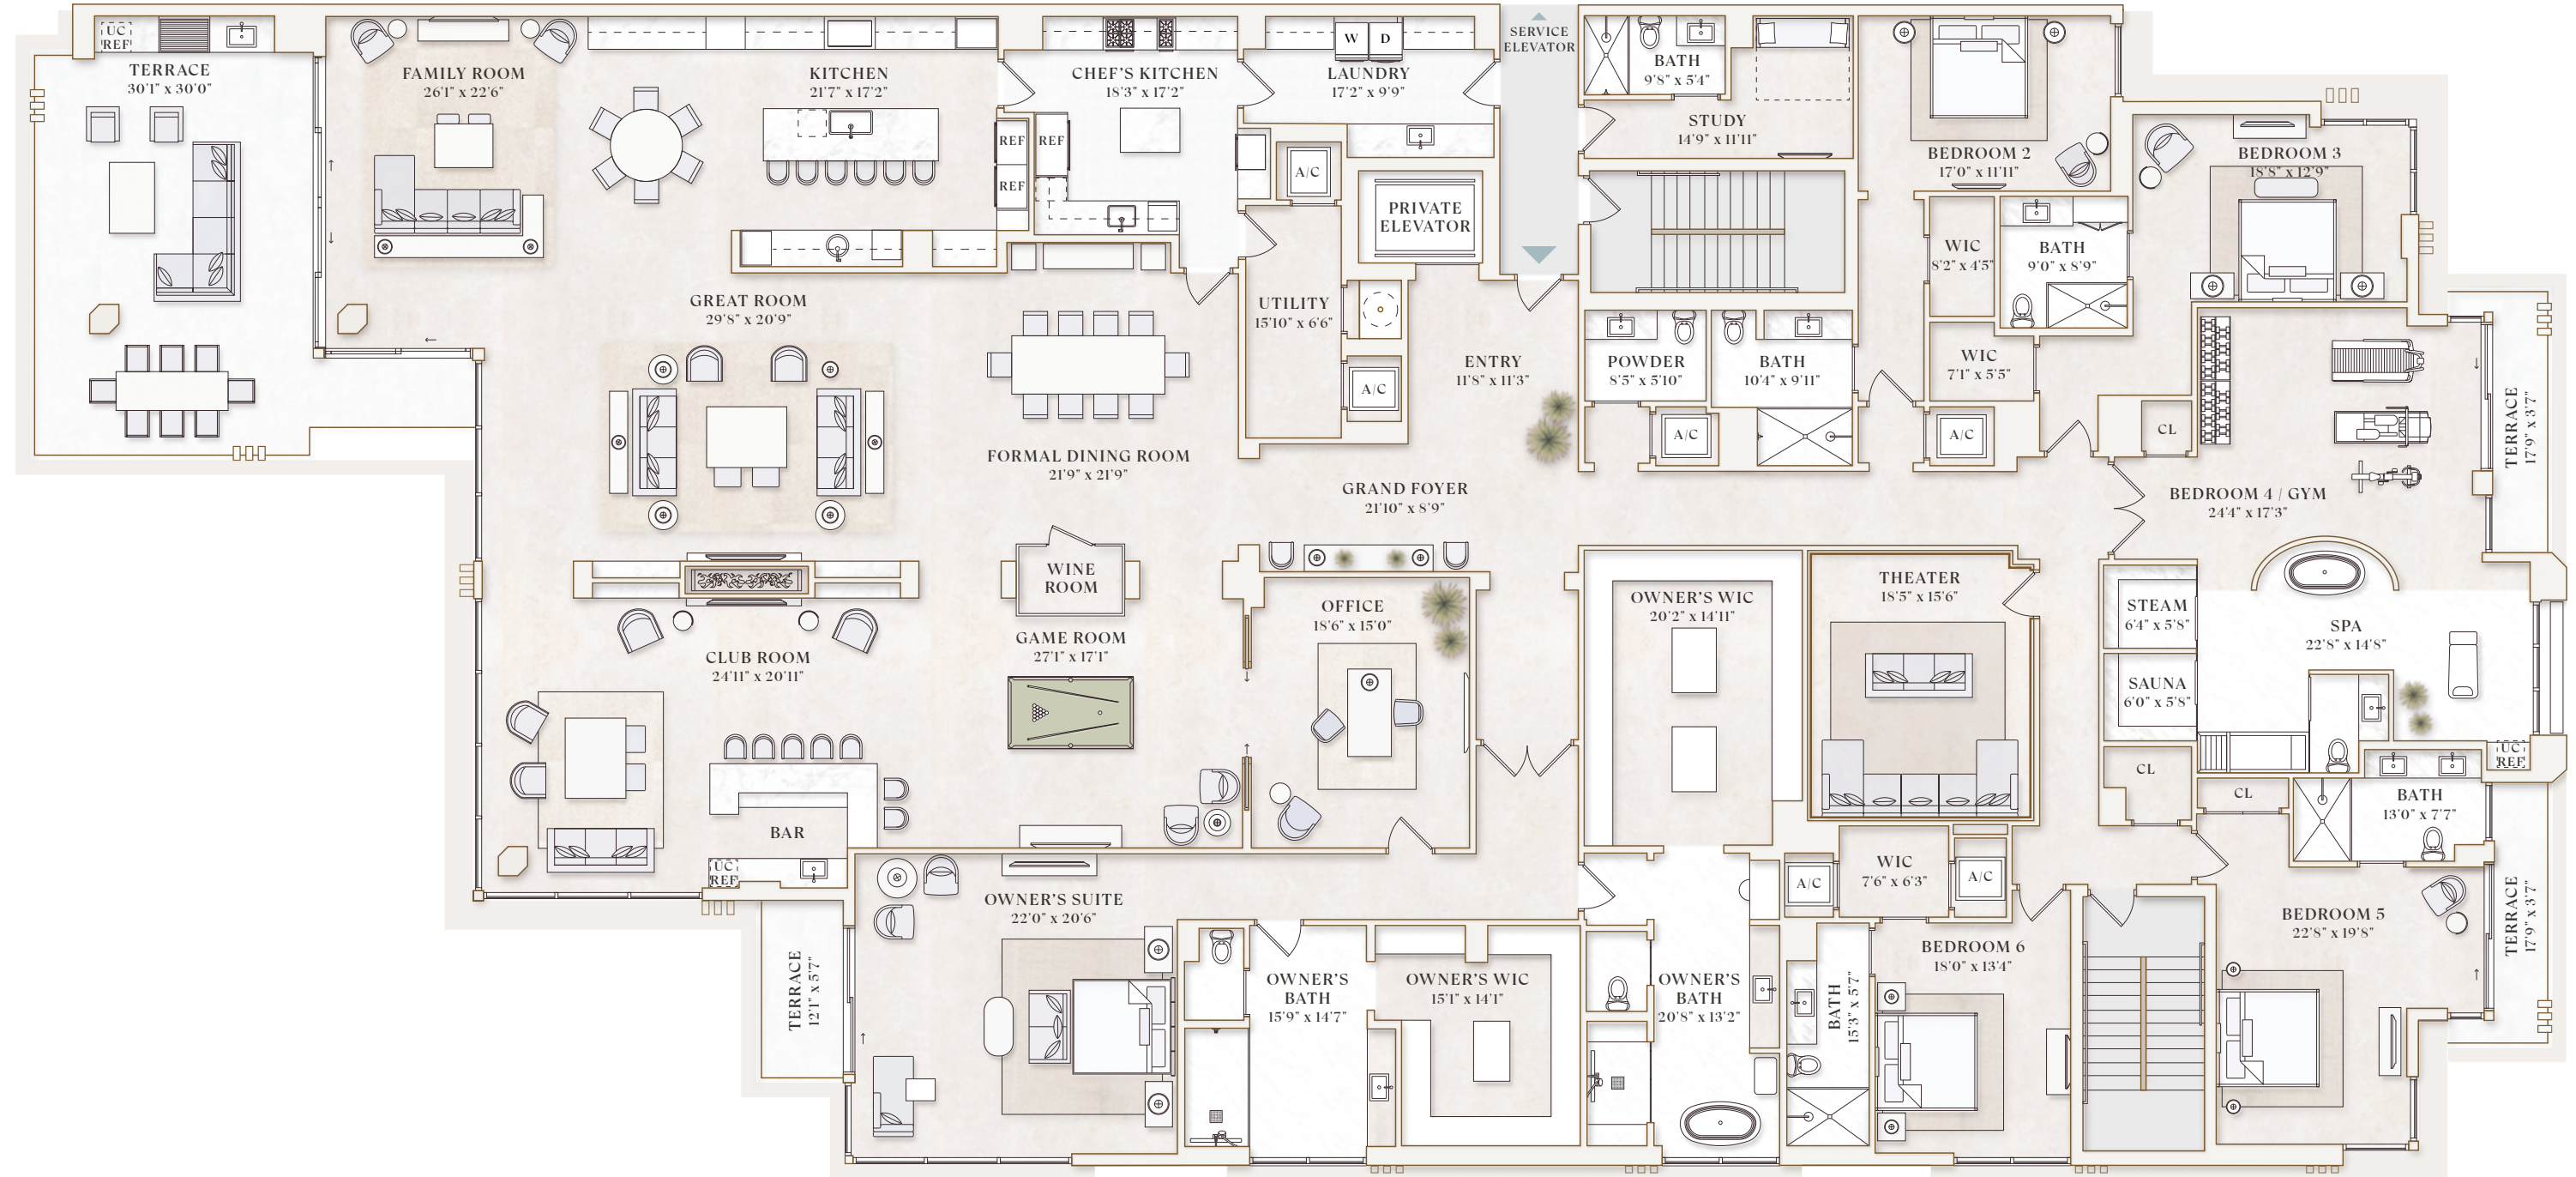

LEVELS 3-6

6 BEDROOMS
7 BATHROOMS
2 POWDER ROOMS

Interior 9,970 SF
Exterior 917 SF
TOTAL LIVING 10,887 SF

OLANA