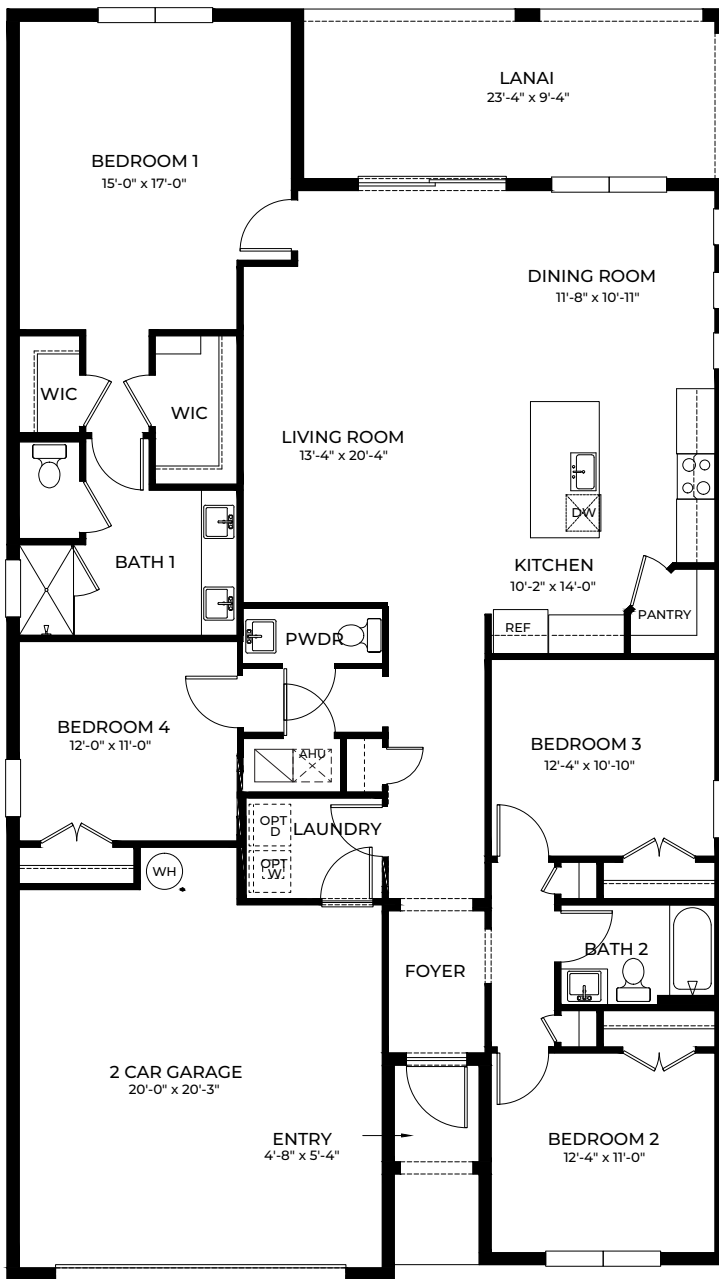

# DELANEY

4 Bedrooms, 2.5 Bathrooms  
2-Car Garage

Total A/C Sq. Ft. ....	<b>2,034</b>
Entry .....	28
Lanai .....	218
2-Car Garage .....	422
<b>Total Sq. Ft. ....</b>	<b>2,702</b>

**D·R·HORTON**  
*America's Builder*