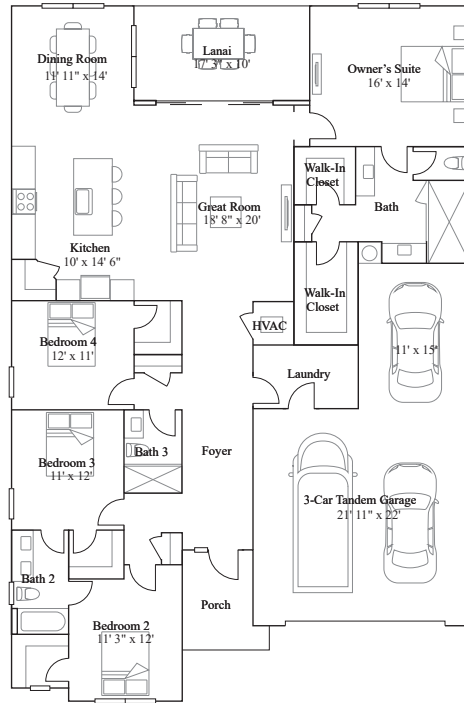

Caraway

4 bd . 3 ba . 2,324 ft²

1st Floor

Available Exteriors

Exterior D1

Exterior E1

Exterior E2