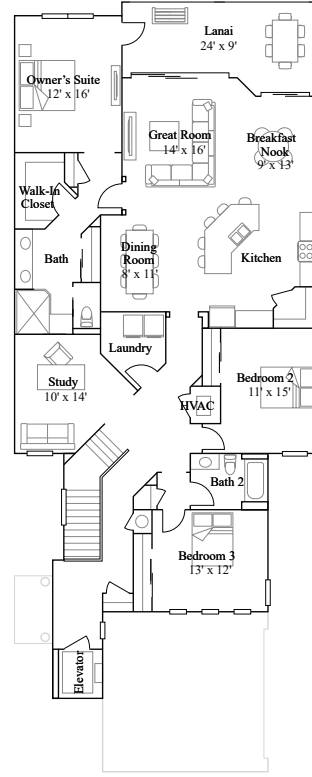

Monaco

3 bd . 2 ba . 2,376 ft²

1st Floor

2nd Floor

Available Exteriors

Exterior A