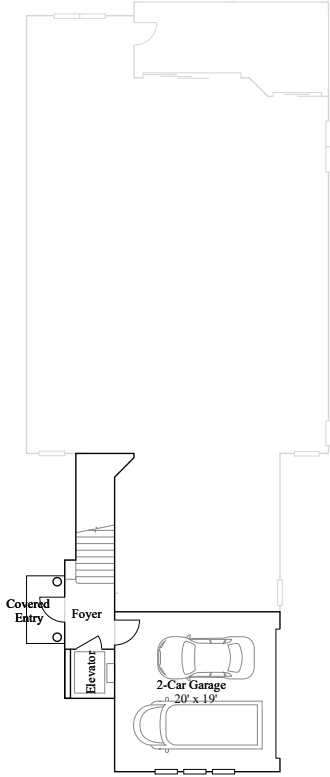

Monaco

3 bd . 2 ba . 2,376 ft²

1st Floor

2nd Floor

Available Exteriors

Exterior A