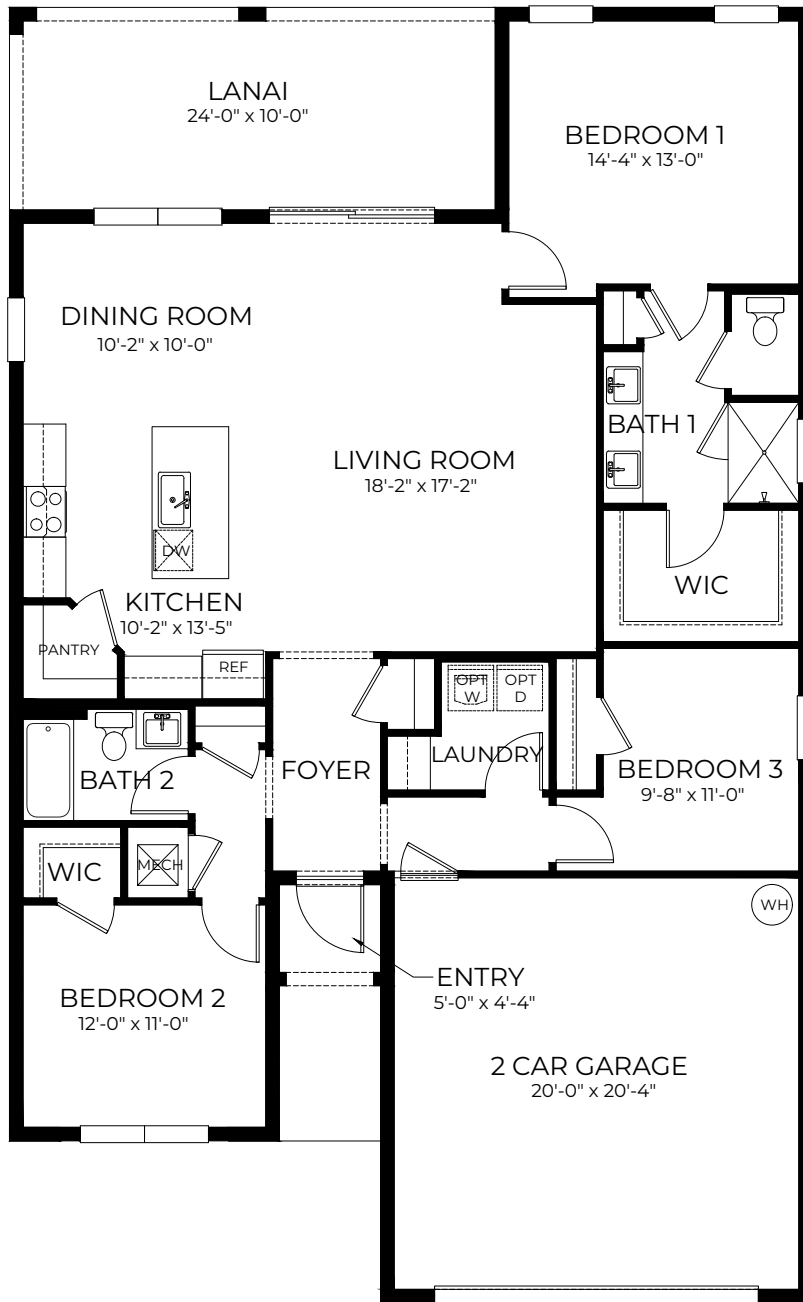

Classic

AVON

Modern

AVON

3 Bedrooms, 2 Bathrooms
2-Car Garage

Total A/C Sq. Ft.	1,641
Entry	25
Lanai	240
2-Car Garage	448
Total Sq. Ft.	2,354

D·R·HORTON
America's Builder

Sandpiper Square