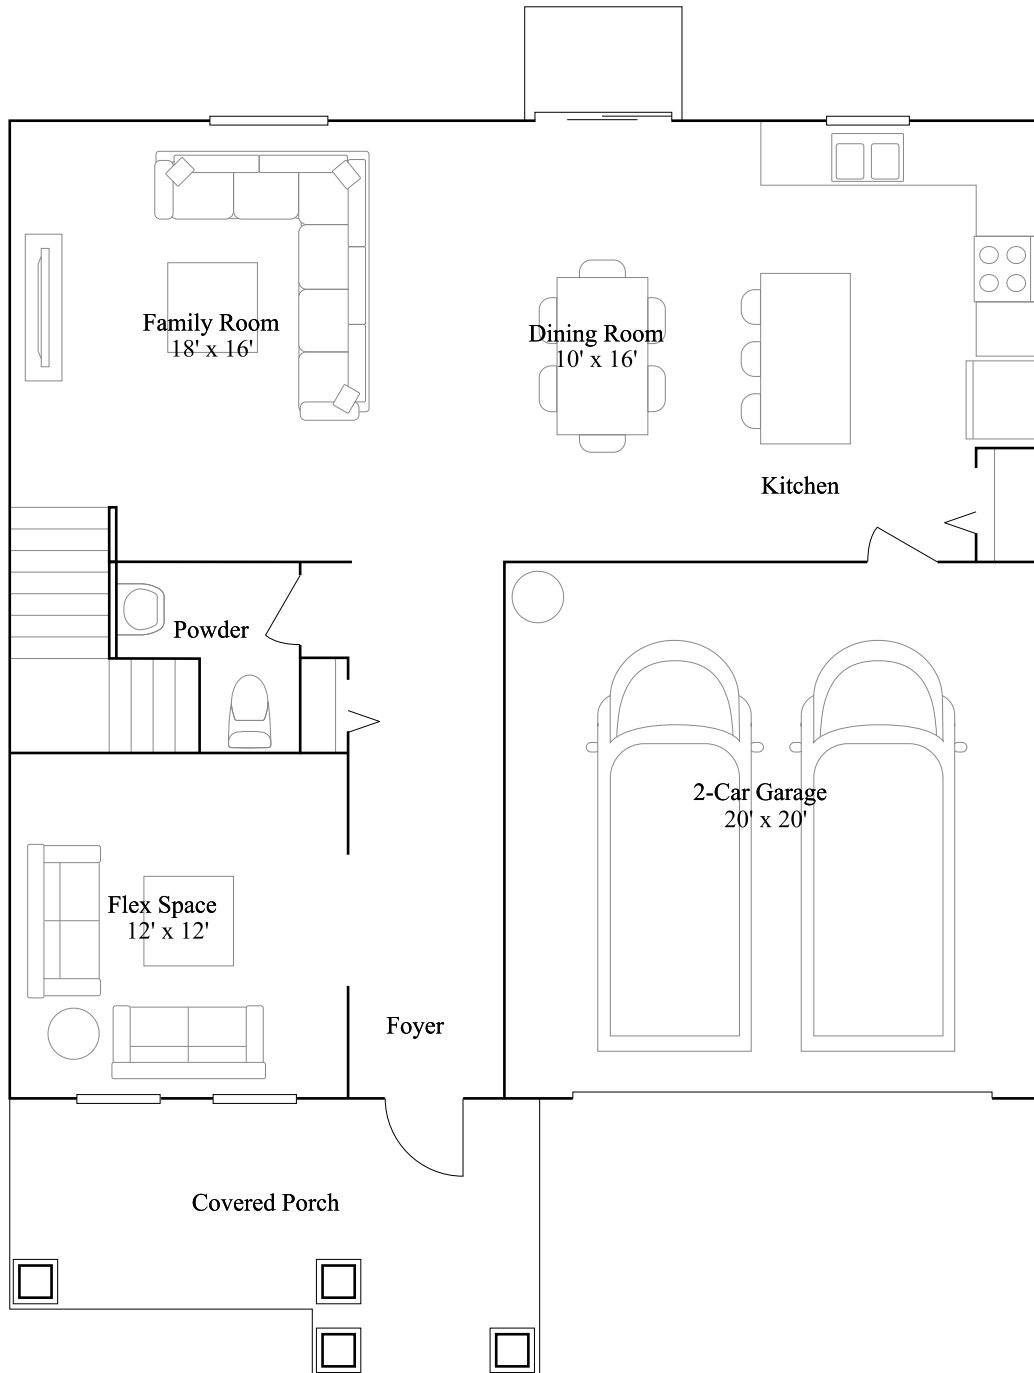

Providence

Knightsbridge

Available options include: Elevation K2

2,595 sq. ft.

2-story

4 bed · 2 ba · 1 half ba

2 car garage

Exterior J2

Exterior K2

Providence

Knightsbridge

Available options include: Elevation K2

2,595 sq. ft.

2-story

4 bed · 2 ba · 1 half ba

2 car garage

1st Floor

Providence

Knightsbridge

Available options include: Elevation K2

2,595 sq. ft.

2-story

4 bed · 2 ba · 1 half ba

2 car garage