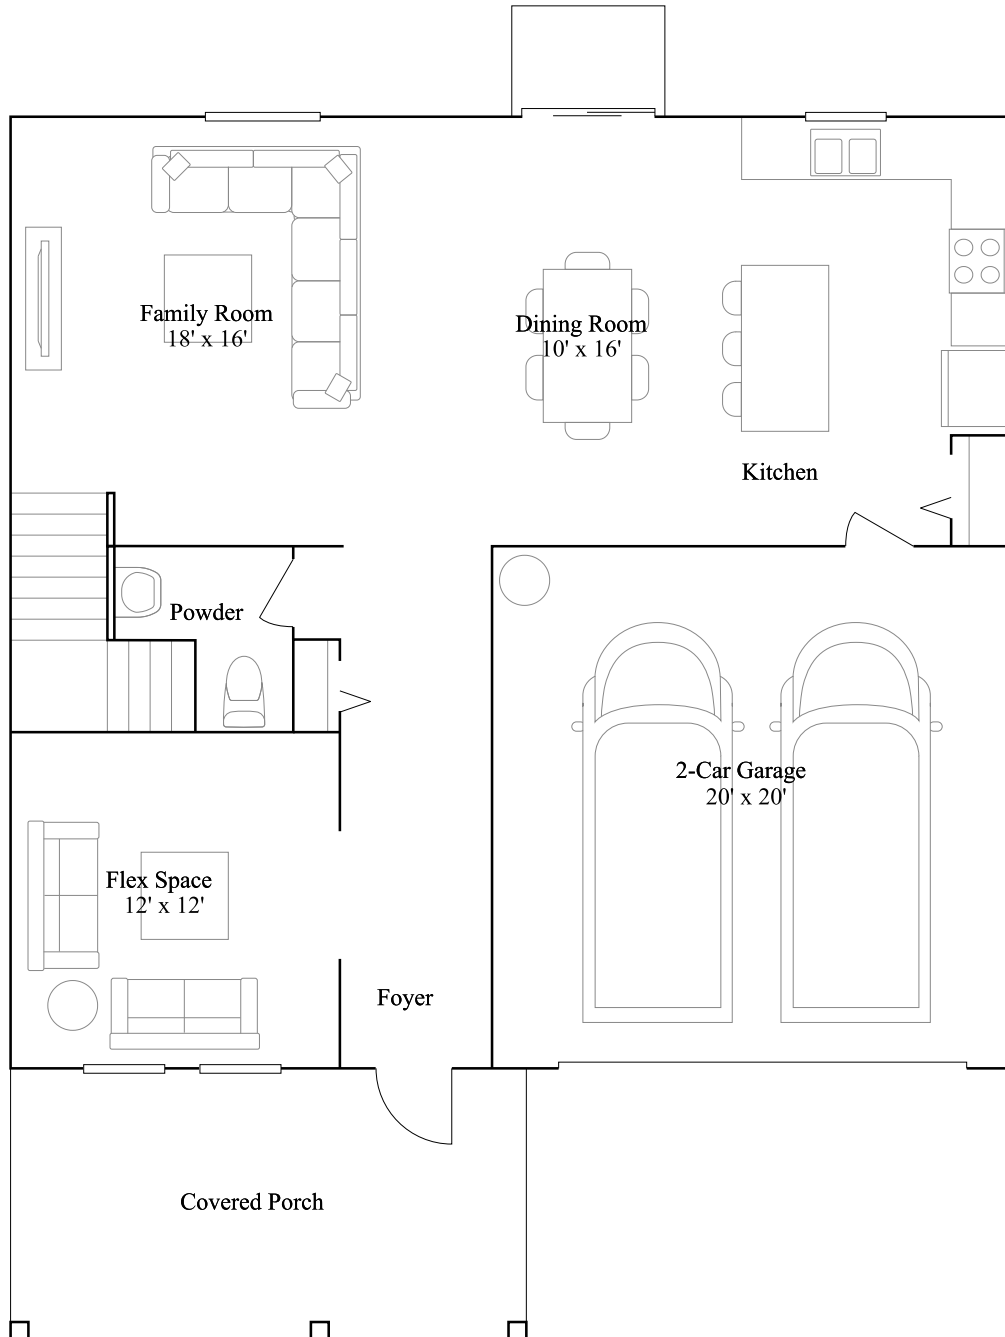

1st Floor

Providence

Knightsbridge

Available options include: Elevation K2

2,595 sq. ft.

2-story

4 bed · 2 ba · 1 half ba

2 car garage

1st Floor Options

Elevation K2

Providence

Knightsbridge

Available options include: Elevation K2

2,595 sq. ft.
2-story
4 bed · 2 ba · 1 half ba
2 car garage

2nd Floor

Providence