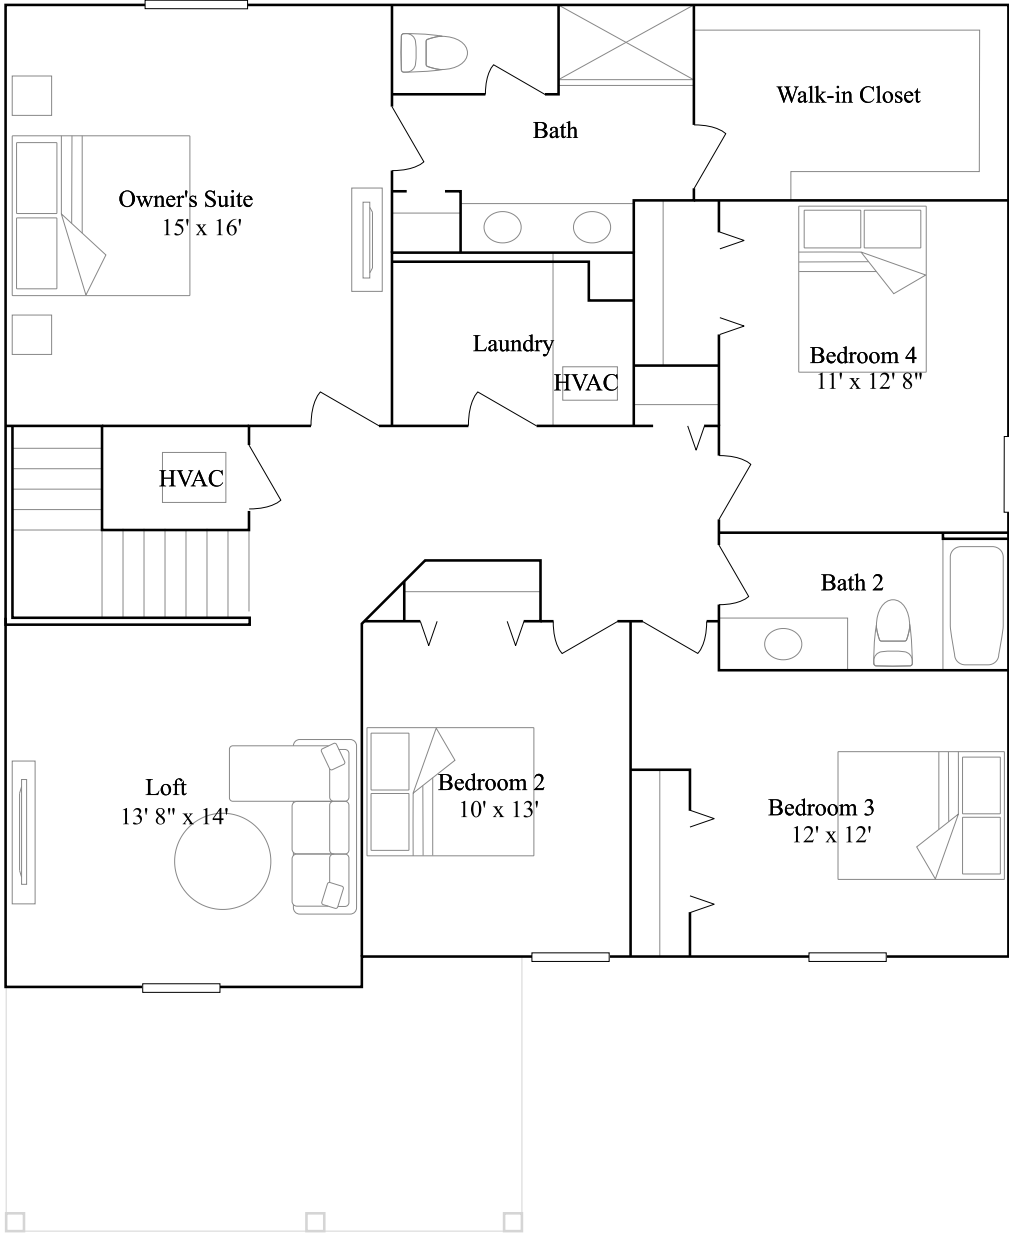

Providence

Knightsbridge

Available options include: Elevation K2

2,595 sq. ft.
2-story
4 bed · 2 ba · 1 half ba
2 car garage

2nd Floor Options

Elevation K2