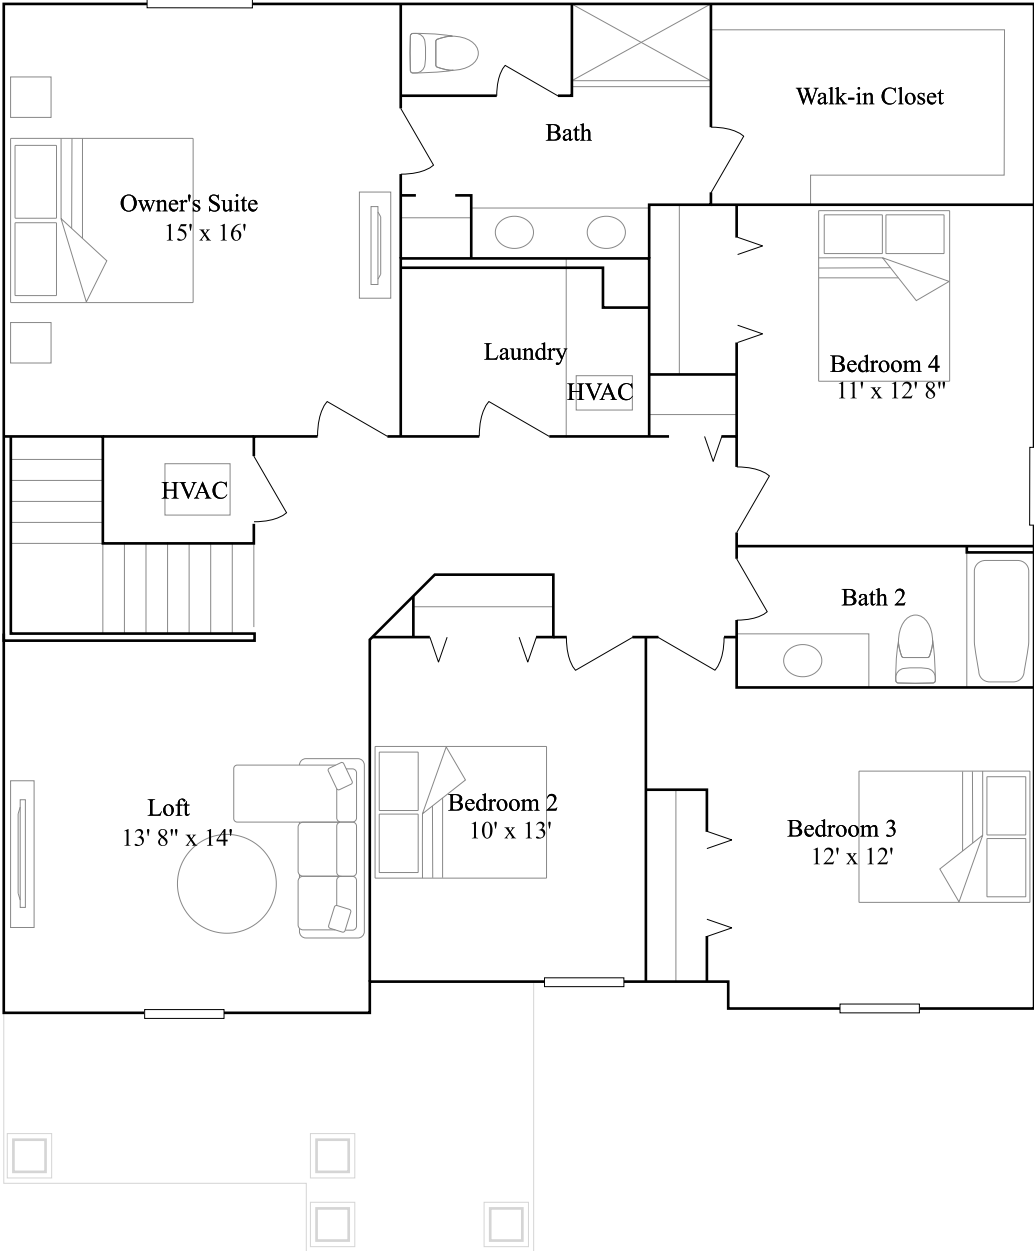

1st Floor

Providence

Knightsbridge

Available options include: Elevation K2

2,595 sq. ft.

2-story

4 bed · 2 ba · 1 half ba

2 car garage

1st Floor Options

Elevation K2

Providence

Knightsbridge

Available options include: Elevation K2

2,595 sq. ft.
2-story
4 bed · 2 ba · 1 half ba
2 car garage

2nd Floor

Providence