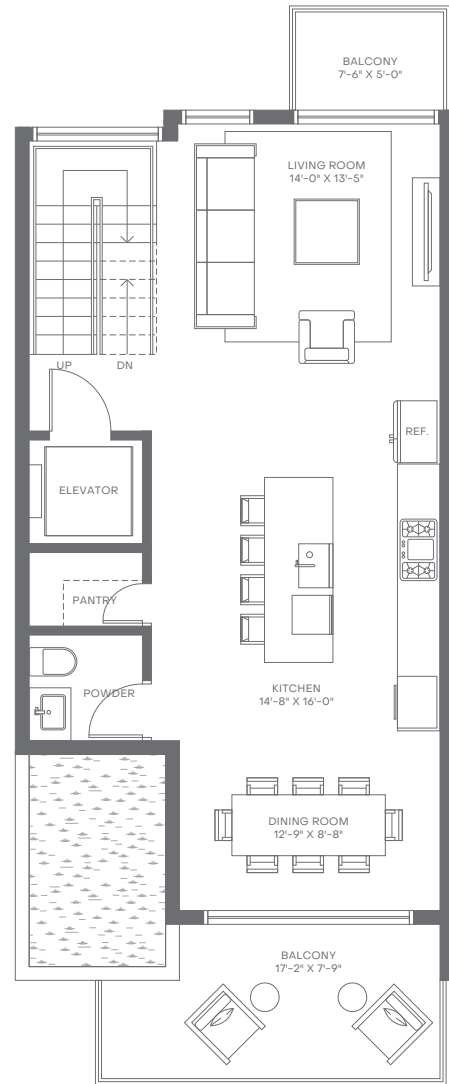

Villa17

MIAMI BEACH

Level 1

Level 2

Level 3

Level 4

Level 5

Villa B

4 Bedrooms
4 Bathrooms
Powder Room

Interior: 3,391 sq. ft. | 315 sq. m.
Exterior: 912 sq. ft. | 85 sq. m.
Total: 4,303 sq. ft. | 400 sq. m.

Elevator to All Levels
2-Car Garage
Balconies on Various Levels
Rooftop Deck

Walk-In Closets in All En-Suites
Walk-In Pantry
Laundry Room
Wet Bar in Primary Suite