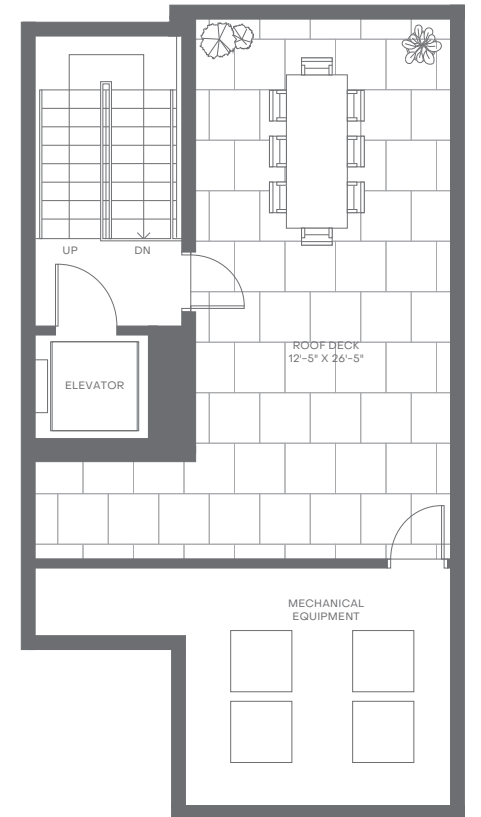

Villa17

MIAMI BEACH

Level 1

Level 2

Level 3

Level 4

Level 5

Villa B

4 Bedrooms
4 Bathrooms
Powder Room

Interior: 3,391 sq. ft. | 315 sq. m.
Exterior: 912 sq. ft. | 85 sq. m.
Total: 4,303 sq. ft. | 400 sq. m.

Elevator to All Levels
2-Car Garage
Balconies on Various Levels
Rooftop Deck

Walk-In Closets in All En-Suites
Walk-In Pantry
Laundry Room
Wet Bar in Primary Suite