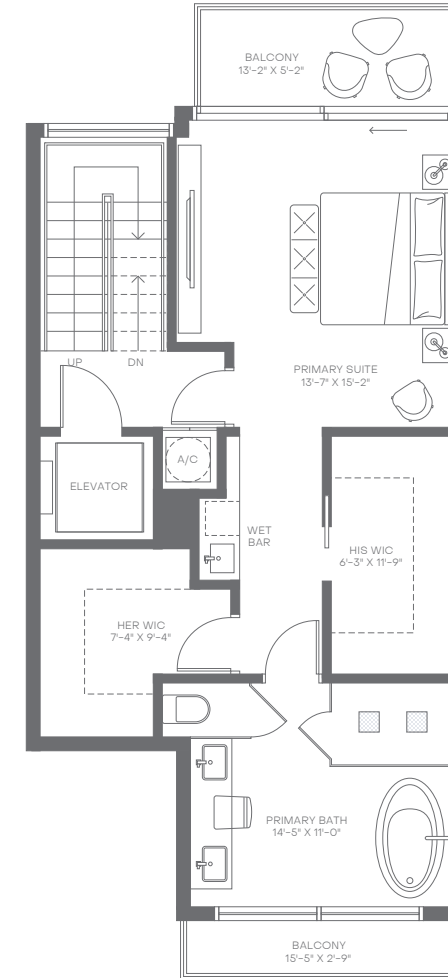

Villa17

MIAMI BEACH

Level 1

Level 2

Level 3

Level 4

Level 5

Villa B

4 Bedrooms
4 Bathrooms
Powder Room

Interior: 3,391 sq. ft. | 315 sq. m.
Exterior: 912 sq. ft. | 85 sq. m.
Total: 4,303 sq. ft. | 400 sq. m.

Elevator to All Levels
2-Car Garage
Balconies on Various Levels
Rooftop Deck

Walk-In Closets in All En-Suites
Walk-In Pantry
Laundry Room
Wet Bar in Primary Suite