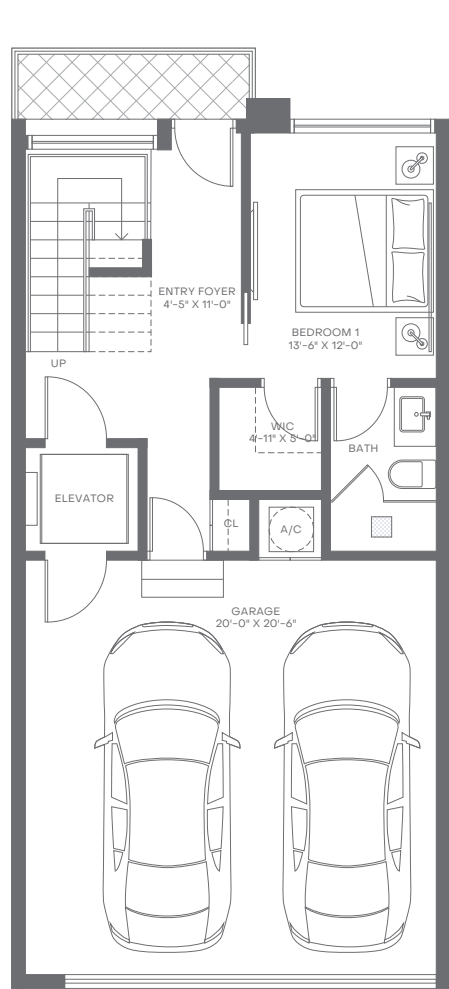

Villa17

MIAMI BEACH

Level 1

Level 2

Level 3

Level 4

Level 5

Villa B

4 Bedrooms
4 Bathrooms
Powder Room

Interior: 3,391 sq. ft. | 315 sq. m.
Exterior: 912 sq. ft. | 85 sq. m.
Total: 4,303 sq. ft. | 400 sq. m.

Elevator to All Levels
2-Car Garage
Balconies on Various Levels
Rooftop Deck

Walk-In Closets in All En-Suites
Walk-In Pantry
Laundry Room
Wet Bar in Primary Suite