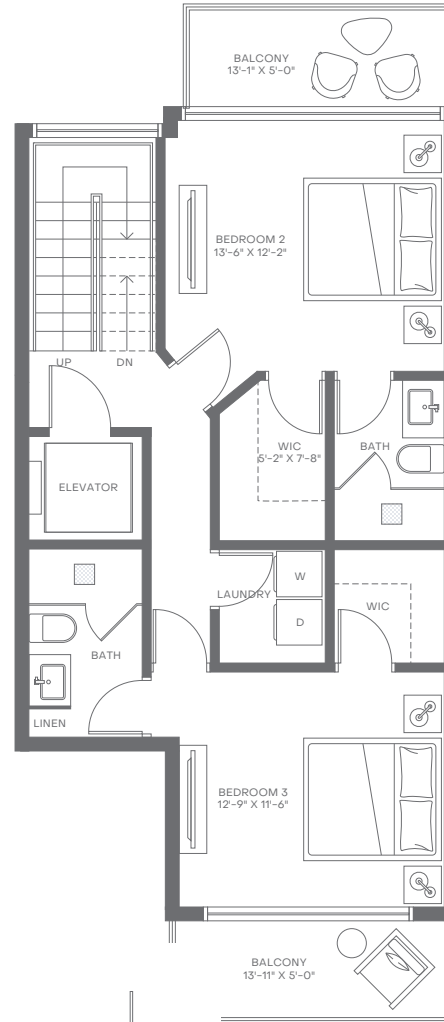

Villa17

MIAMI BEACH

Level 1

Level 2

Level 3

Level 4

Level 5

Villa B

4 Bedrooms
4 Bathrooms
Powder Room

Interior: 3,391 sq. ft. | 315 sq. m.
Exterior: 912 sq. ft. | 85 sq. m.
Total: 4,303 sq. ft. | 400 sq. m.

Elevator to All Levels
2-Car Garage
Balconies on Various Levels
Rooftop Deck

Walk-In Closets in All En-Suites
Walk-In Pantry
Laundry Room
Wet Bar in Primary Suite