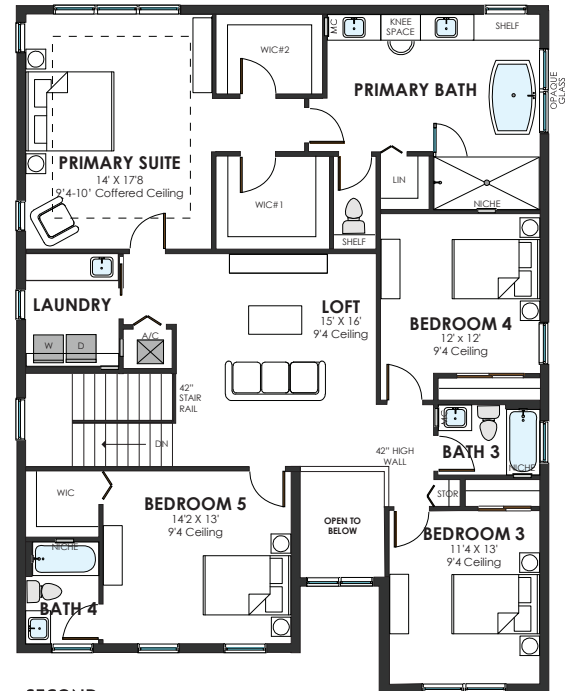

NEWPORT GRAND

Clearstory
Foyer

Large
Loft

5
Beds

2-STORY

5
BEDROOMS

4
BATHROOMS

2
CAR GARAGE

3,262 A/C SF
3,960 TOTAL SF

FIRST FLOOR

SECOND FLOOR

CONTEMPORARY

TRANSITIONAL

COASTAL