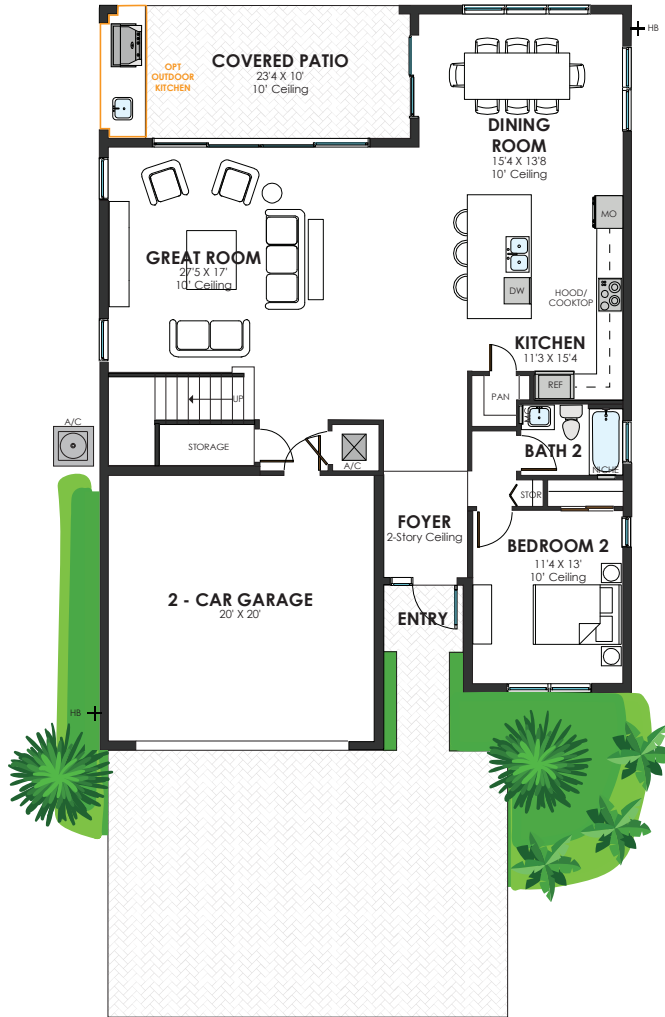

NEWPORT GRAND

Clearstory
Foyer

Large
Loft

5
Beds

2-STORY

5
BEDROOMS

4
BATHROOMS

2
CAR GARAGE

3,262 A/C SF
3,960 TOTAL SF

FIRST FLOOR

SECOND FLOOR

CONTEMPORARY

TRANSITIONAL

COASTAL