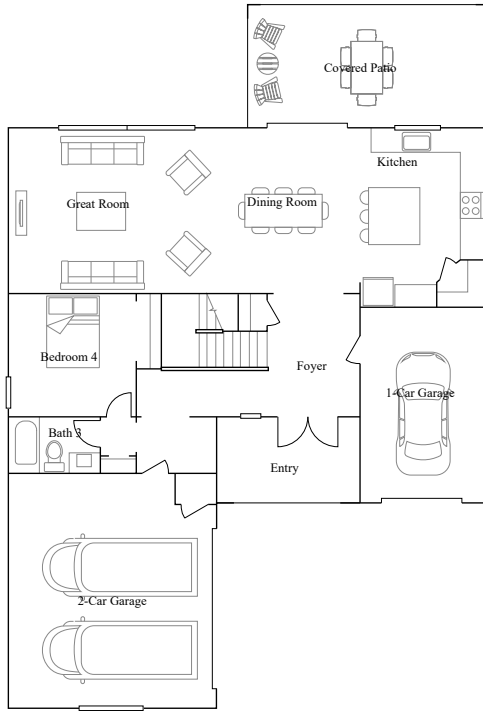

Sage

4 bd . 3 ba . 2,648 ft²

1st Floor

2nd Floor

Available Exteriors

Exterior A

Exterior D

Exterior F