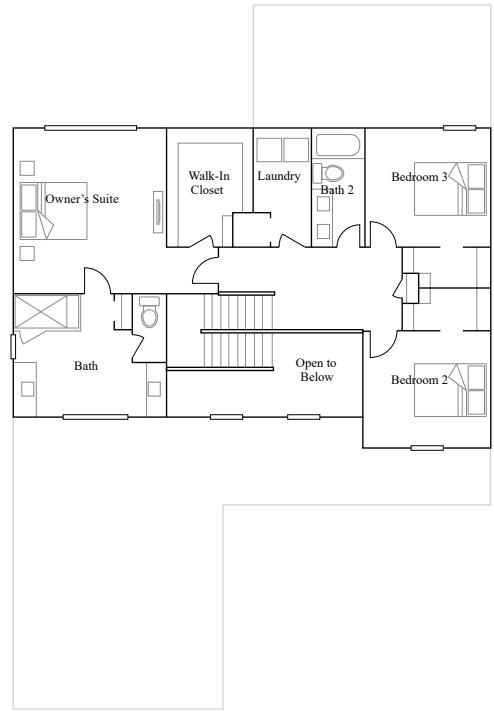

Sage

4 bd . 3 ba . 2,648 ft²

1st Floor

2nd Floor

Available Exteriors

Exterior A

Exterior D

Exterior F