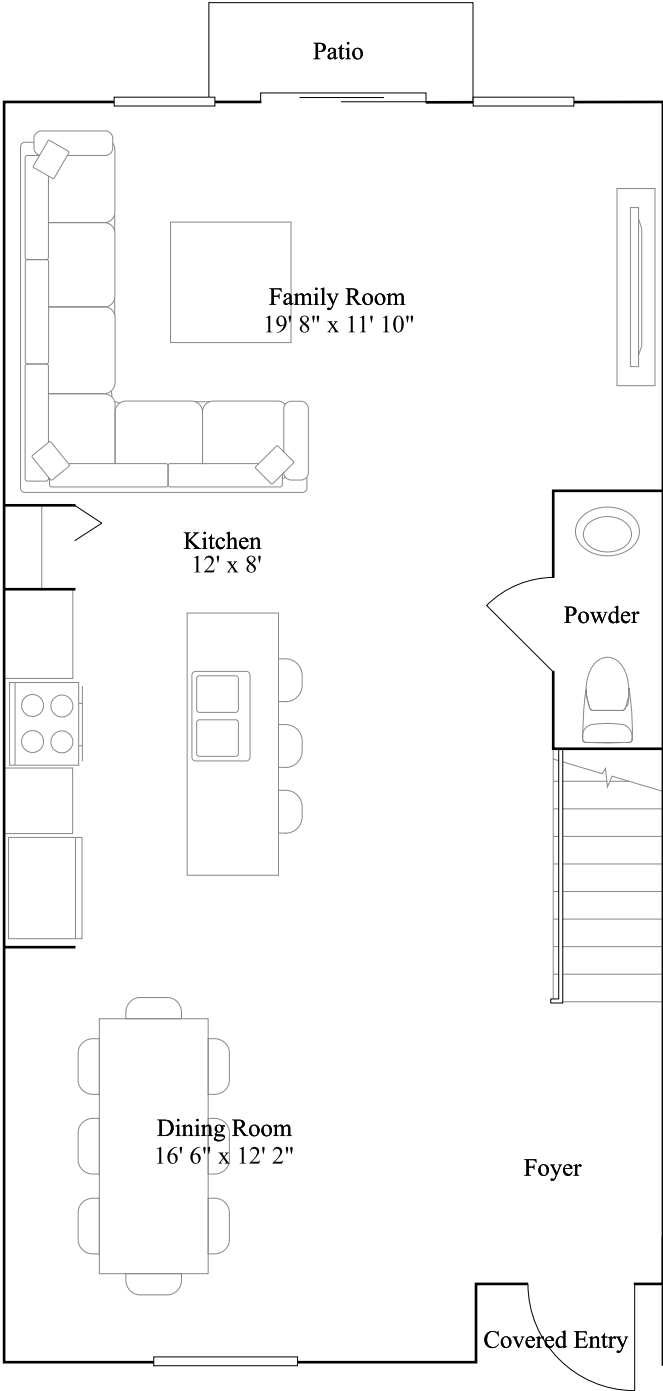

Primrose

Le Jardine

1,574 sq. ft.
2-story
3 bed · 2 ba
0 car garage

Exterior AI

Primrose

Le Jardine

1,574 sq. ft.
2-story
3 bed · 2 ba
0 car garage

1st Floor

Primrose

Le Jardine

1,574 sq. ft.
2-story
3 bed · 2 ba
0 car garage

2nd Floor