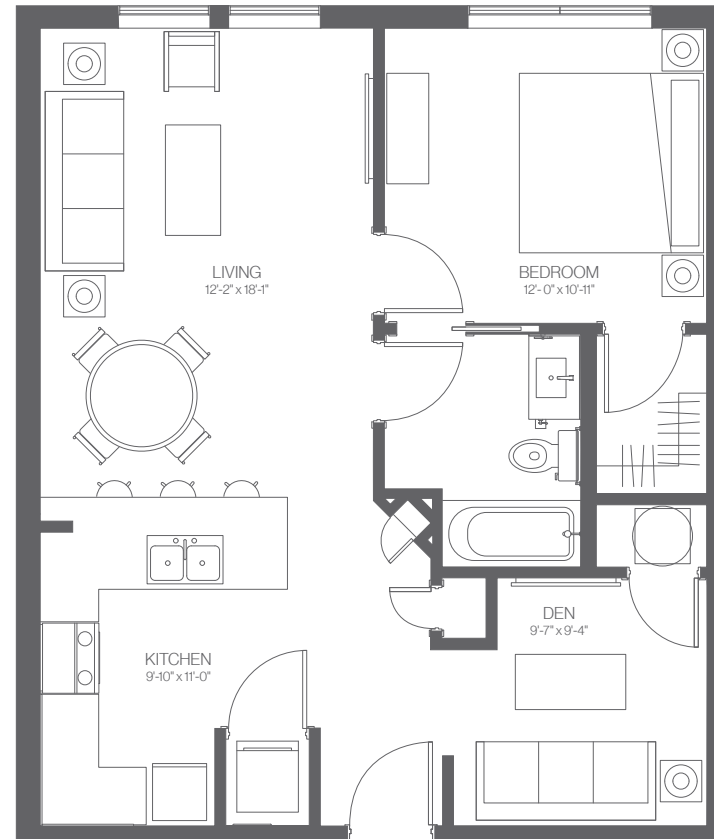

UNIT A

**Millenia
Park**®
ORLANDO

1 Bedroom + Den / 1 Bathroom

Total Area
750 Sq. Ft. - 70 m²

MIR Developments