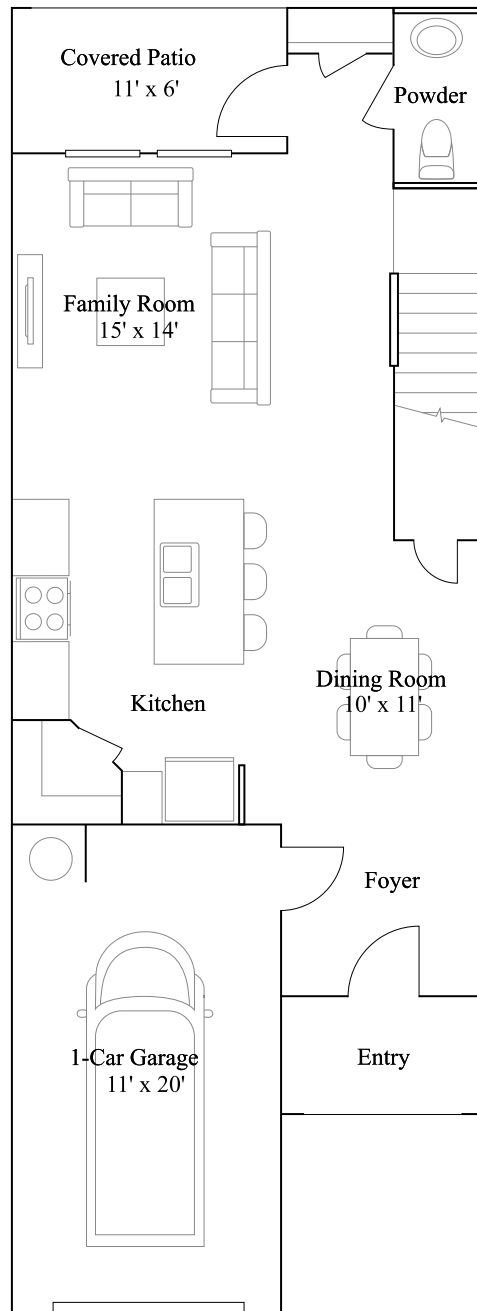

Bright

Overlook Townhomes

1,628 sq. ft.
2-story
3 bed · 2 ba · 1 half ba
1 car garage

Exterior 6-Plex

Exterior 8-Plex

Bright

Overlook Townhomes

1,628 sq. ft.

2-story

3 bed · 2 ba · 1 half ba

1 car garage

1st Floor

Bright

Overlook Townhomes

1,628 sq. ft.

2-story

3 bed · 2 ba · 1 half ba

1 car garage

2nd Floor