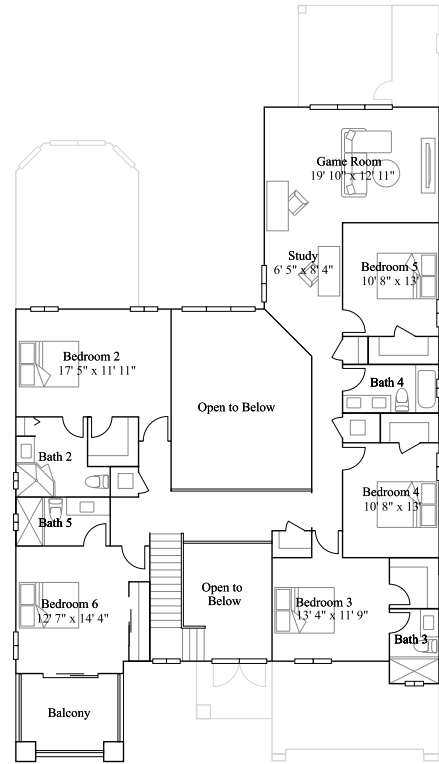

Victoria

Available options include: Optional game room

6 bd . 6 ba . 1 half ba . 4,735 ft²

1st Floor

2nd Floor

Available Exteriors

Exterior A

Exterior A1

Exterior B

Exterior B1