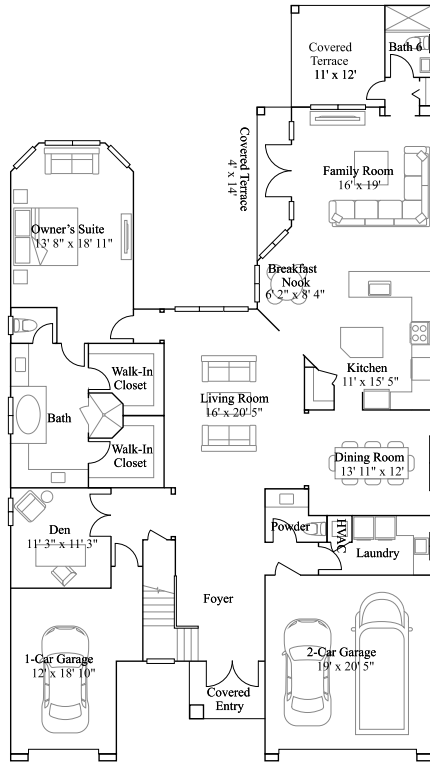

Victoria

Available options include: Optional game room

6 bd . 6 ba . 1 half ba . 4,735 ft²

1st Floor

2nd Floor

Available Exteriors

Exterior A

Exterior A1

Exterior B

Exterior B1