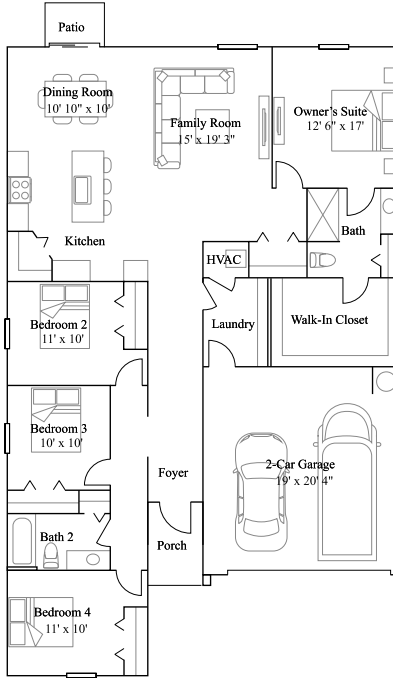

Celeste

4 bd . 2 ba . 1,824 ft²

1st Floor

Available Exteriors

Exterior A

Exterior B