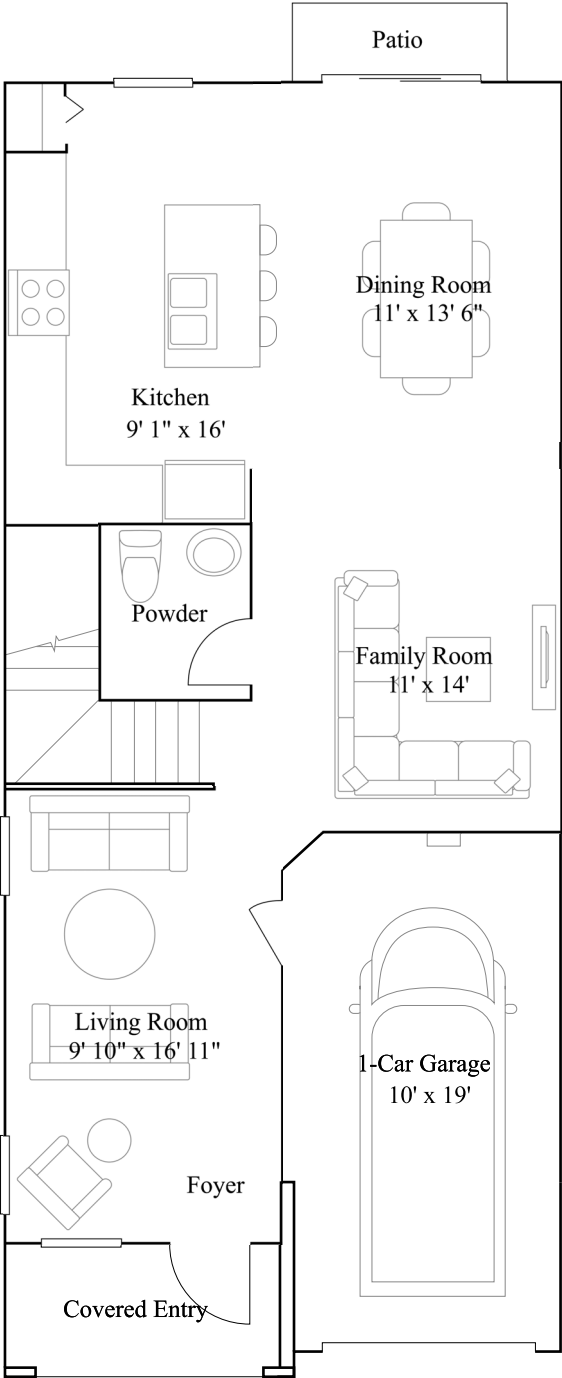

# Neptune

Seaview Collection

1,815 sq. ft.  
2-story  
3 bed · 2 ba  
1 car garage

Exterior AI

# Neptune

Seaview Collection

1,815 sq. ft.  
2-story  
3 bed · 2 ba  
1 car garage

## 1st Floor

## 2nd Floor