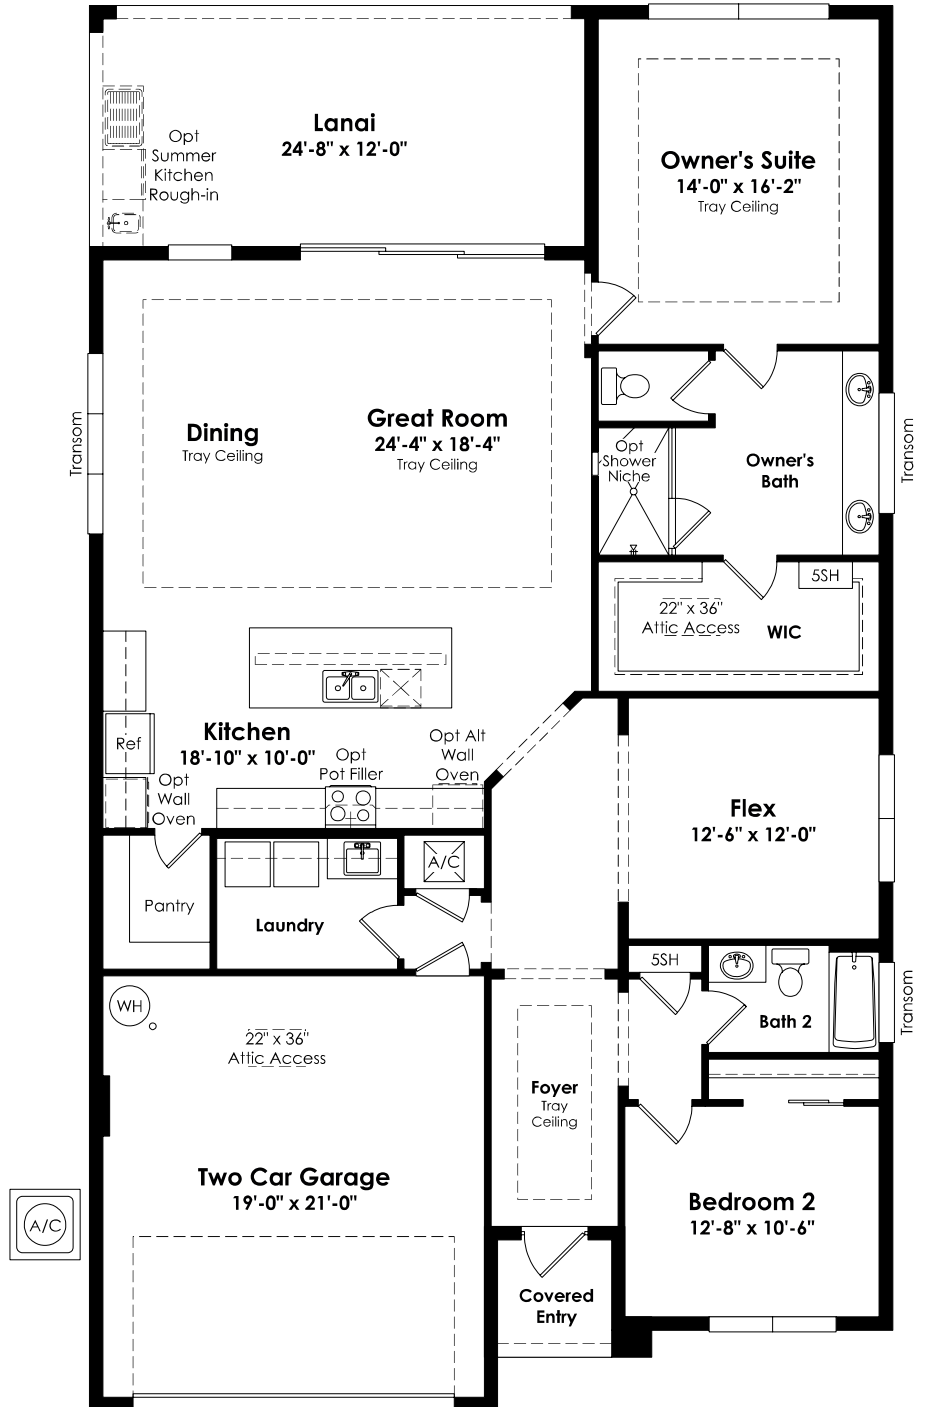

KOLTER HOMES®

Julia

Structural Options

- 2-4 Beds
- 2 Full Baths
- 2 Car Garage
- 1,968 Sq. Ft.

Selected Options:

Elevation A

KOLTER HOMES®

Julia

2-4 Beds
2 Full Baths
1,968 Sq. Ft.

Elevation A

Elevation A-Bonus

Elevation B

Elevation B-Bonus

Elevation C

Elevation C-Bonus