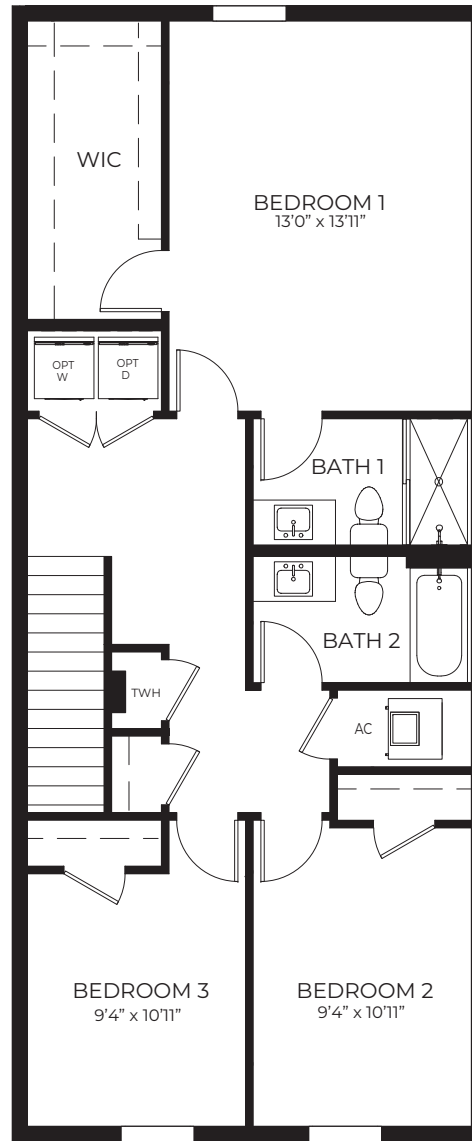

FIRST FLOOR

SECOND FLOOR

# BELLA

3 Bedrooms  
2.5 Bathrooms  
1-Car Garage

1st Floor A/C Sq. Ft.....	597
2nd Floor A/C Sq. Ft.....	849
<b>Total A/C Sq. Ft.....</b>	<b>1,446</b>
Garage .....	269
Entry.....	24
<b>Total Sq. Ft.....</b>	<b>1,739</b>