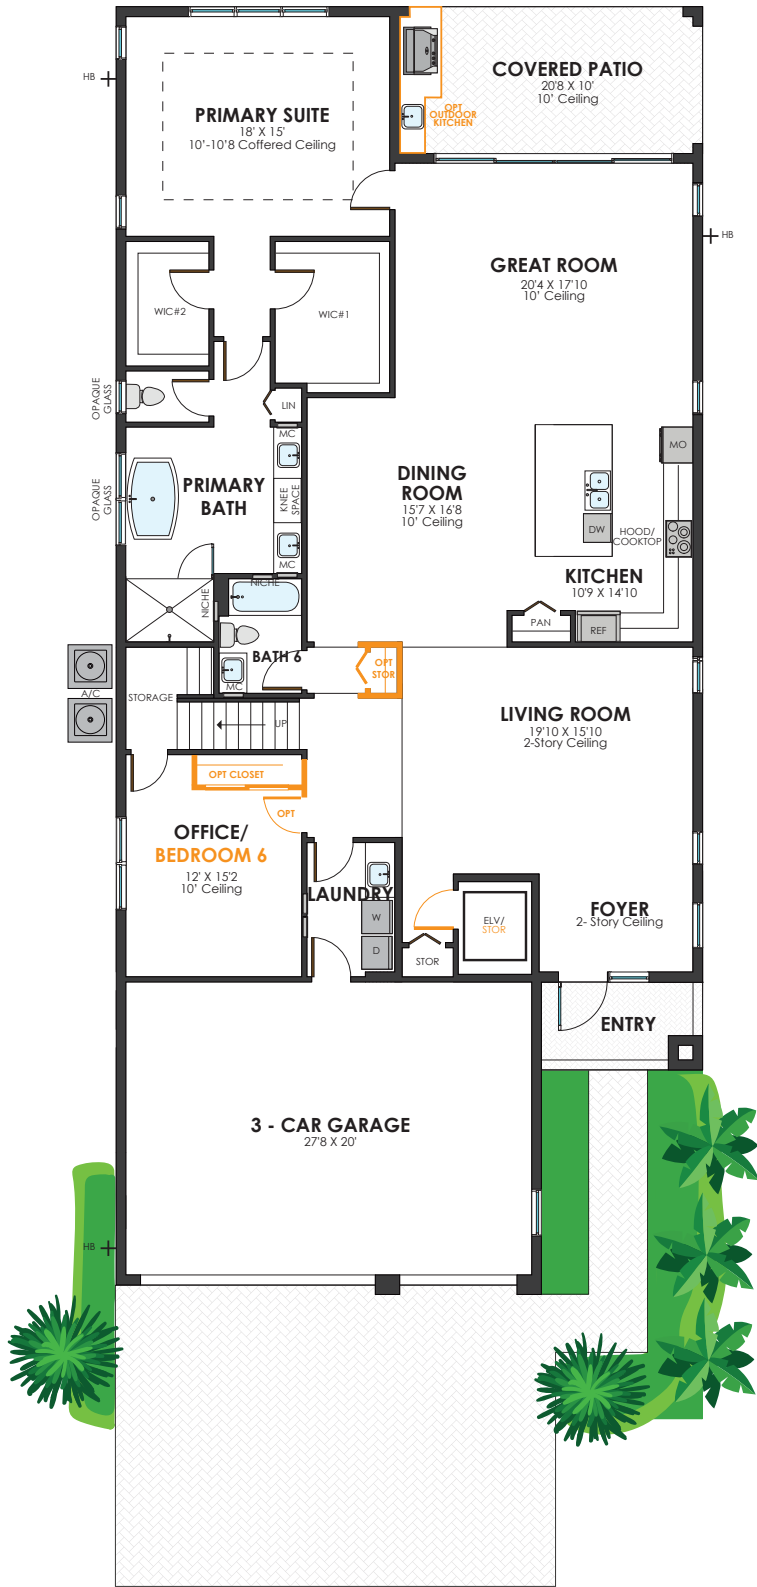

MONTEREY

Clearstory
Living
Room

Gen
Plus

Two
Suites

Media
Room

Elevator

6
Beds

2- STORY

5-6
BEDROOMS

6
BATHROOMS

3
CAR GARAGE

4,985 A/C SF
5,858 TOTAL SF

CONTEMPORARY

TRANSITIONAL

COASTAL

Only the Contemporary elevation has two transom windows above the front entry door and double single hung windows at the covered entry.

FIRST FLOOR

SECOND FLOOR