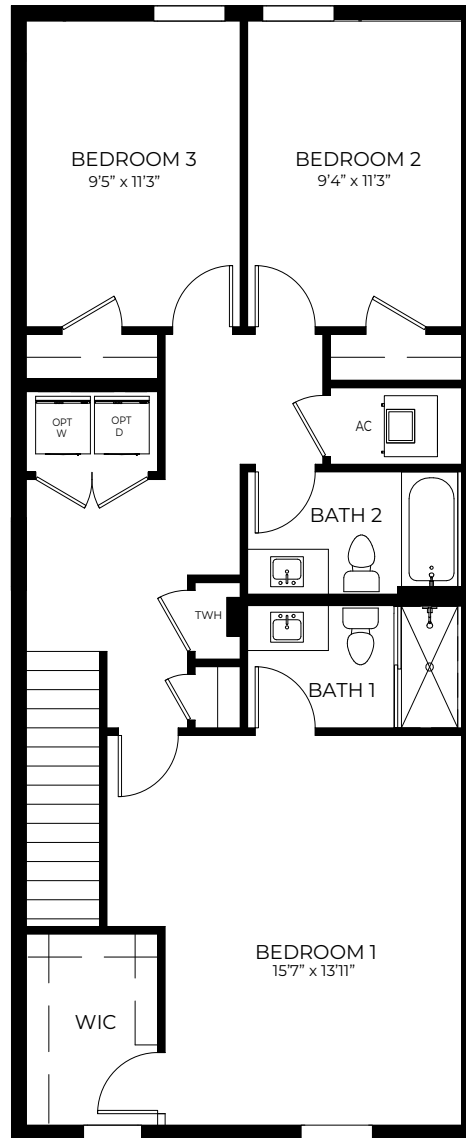

FIRST FLOOR

SECOND FLOOR

# TERRA

3 Bedrooms  
2.5 Bathrooms  
1-Car Garage

1st Floor A/C Sq. Ft.....	611
2nd Floor A/C Sq. Ft.....	861
<b>Total A/C Sq. Ft.....</b>	<b>1,472</b>
Garage.....	269
Entry.....	24
<b>Total Sq. Ft.....</b>	<b>1,765</b>