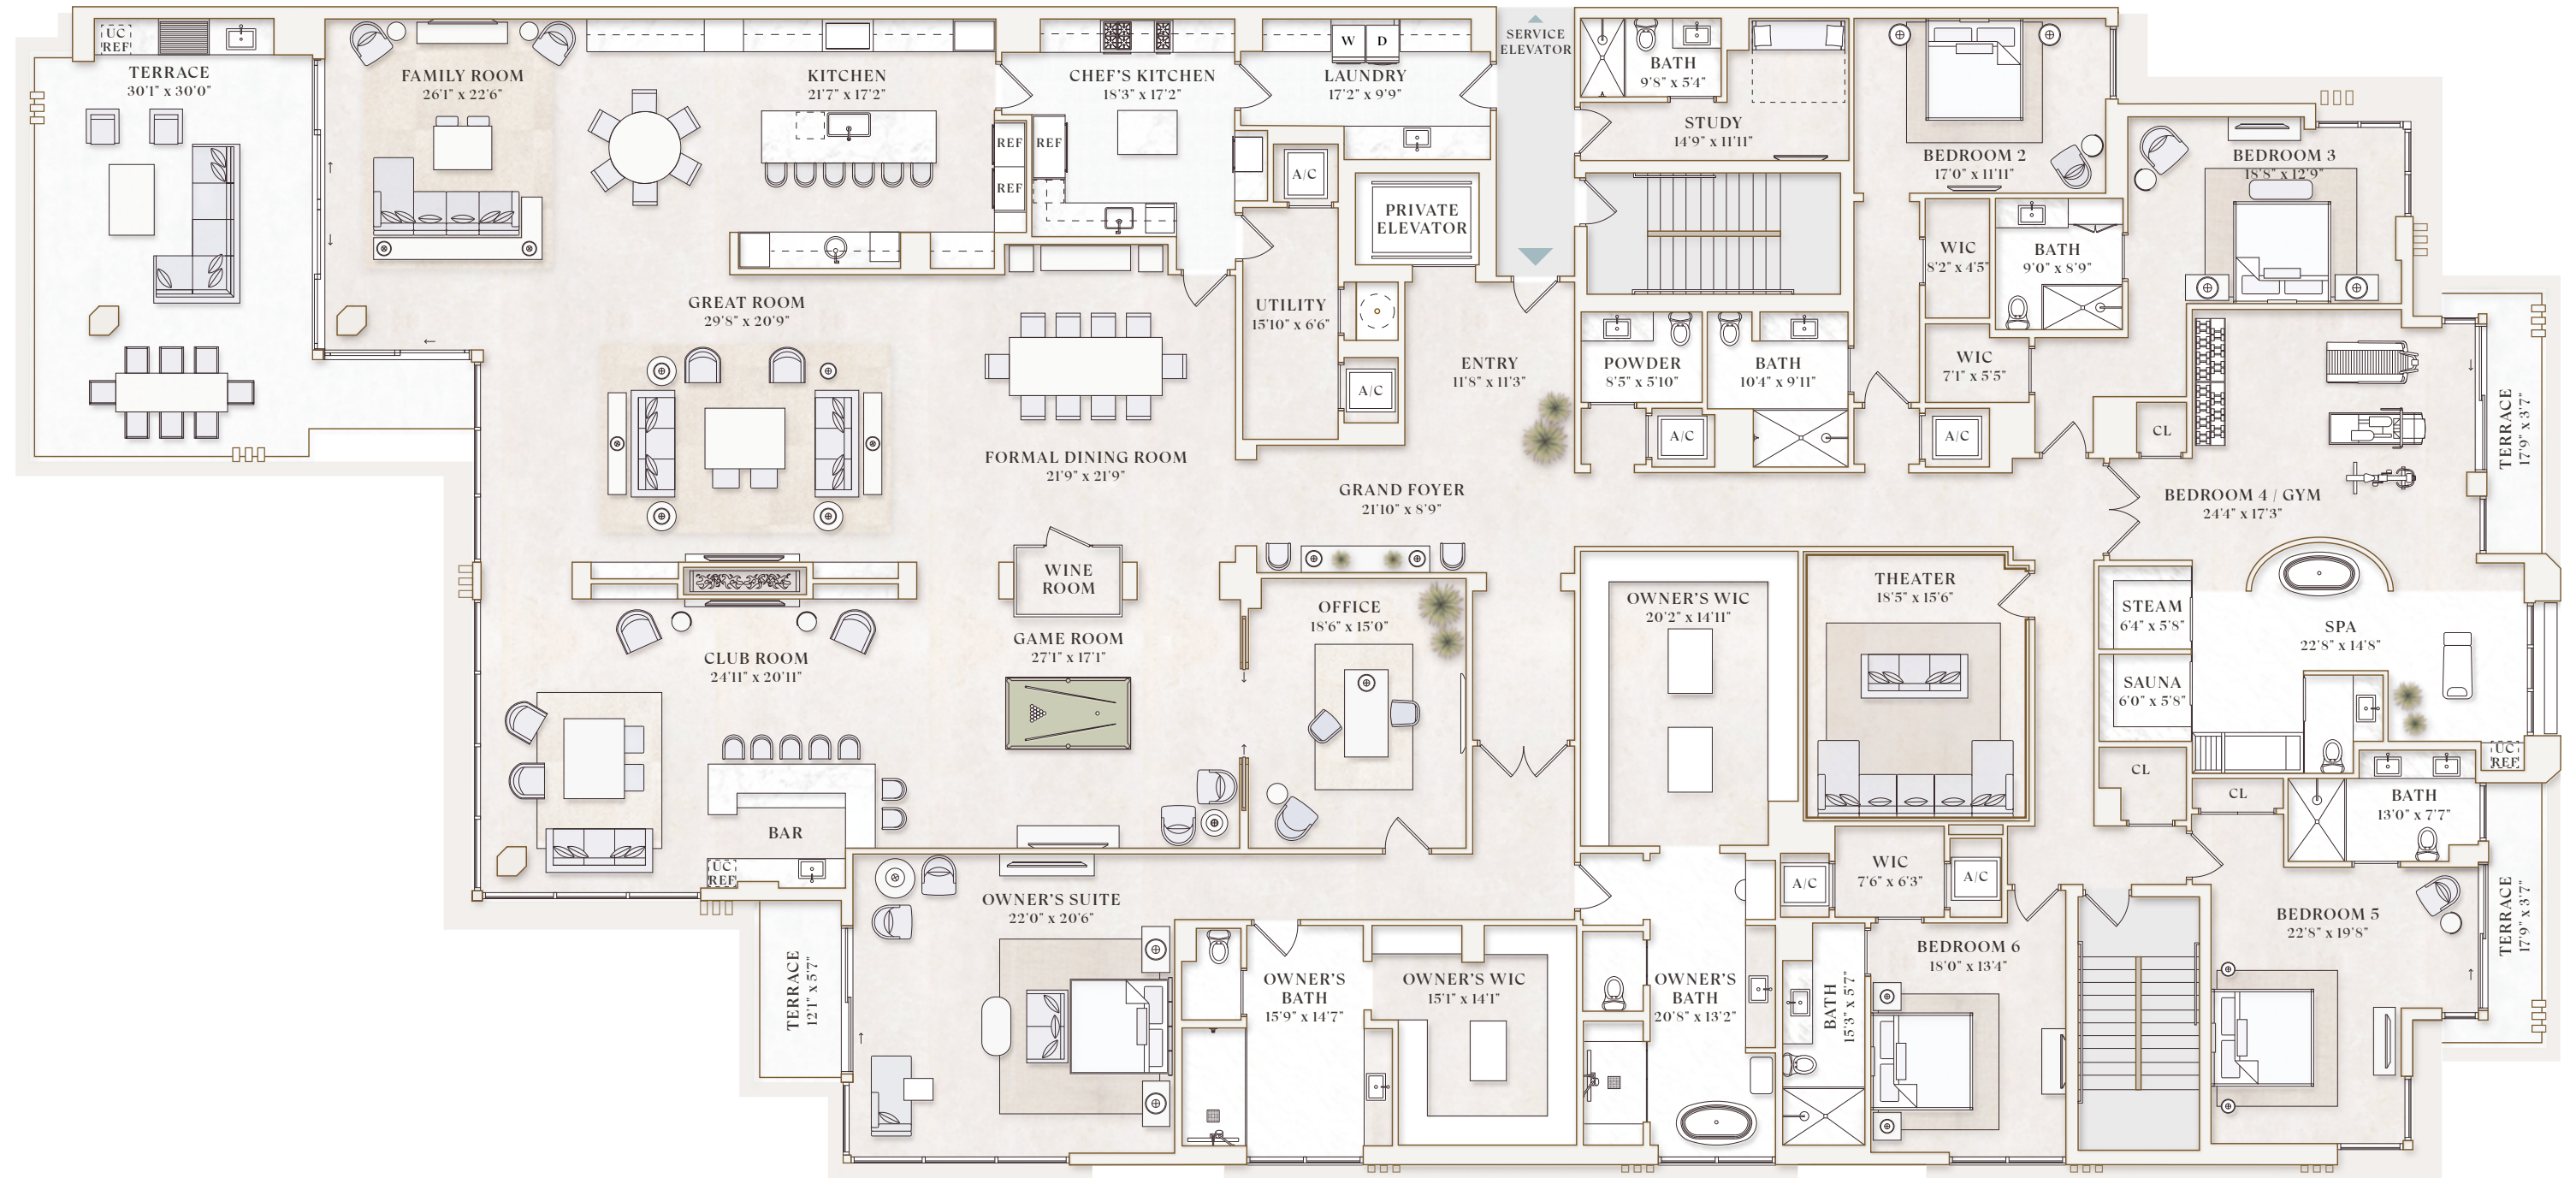

LEVEL 7

6 BEDROOMS
7 BATHROOMS
2 POWDER ROOMS

Interior 10,040 SF
Exterior 917 SF
TOTAL LIVING 10,957 SF

OLANA

LEVEL 7

6 BEDROOMS
7 BATHROOMS
2 POWDER ROOMS

Interior 9,970 SF
Exterior 917 SF
TOTAL LIVING 10,887 SF

OLANA