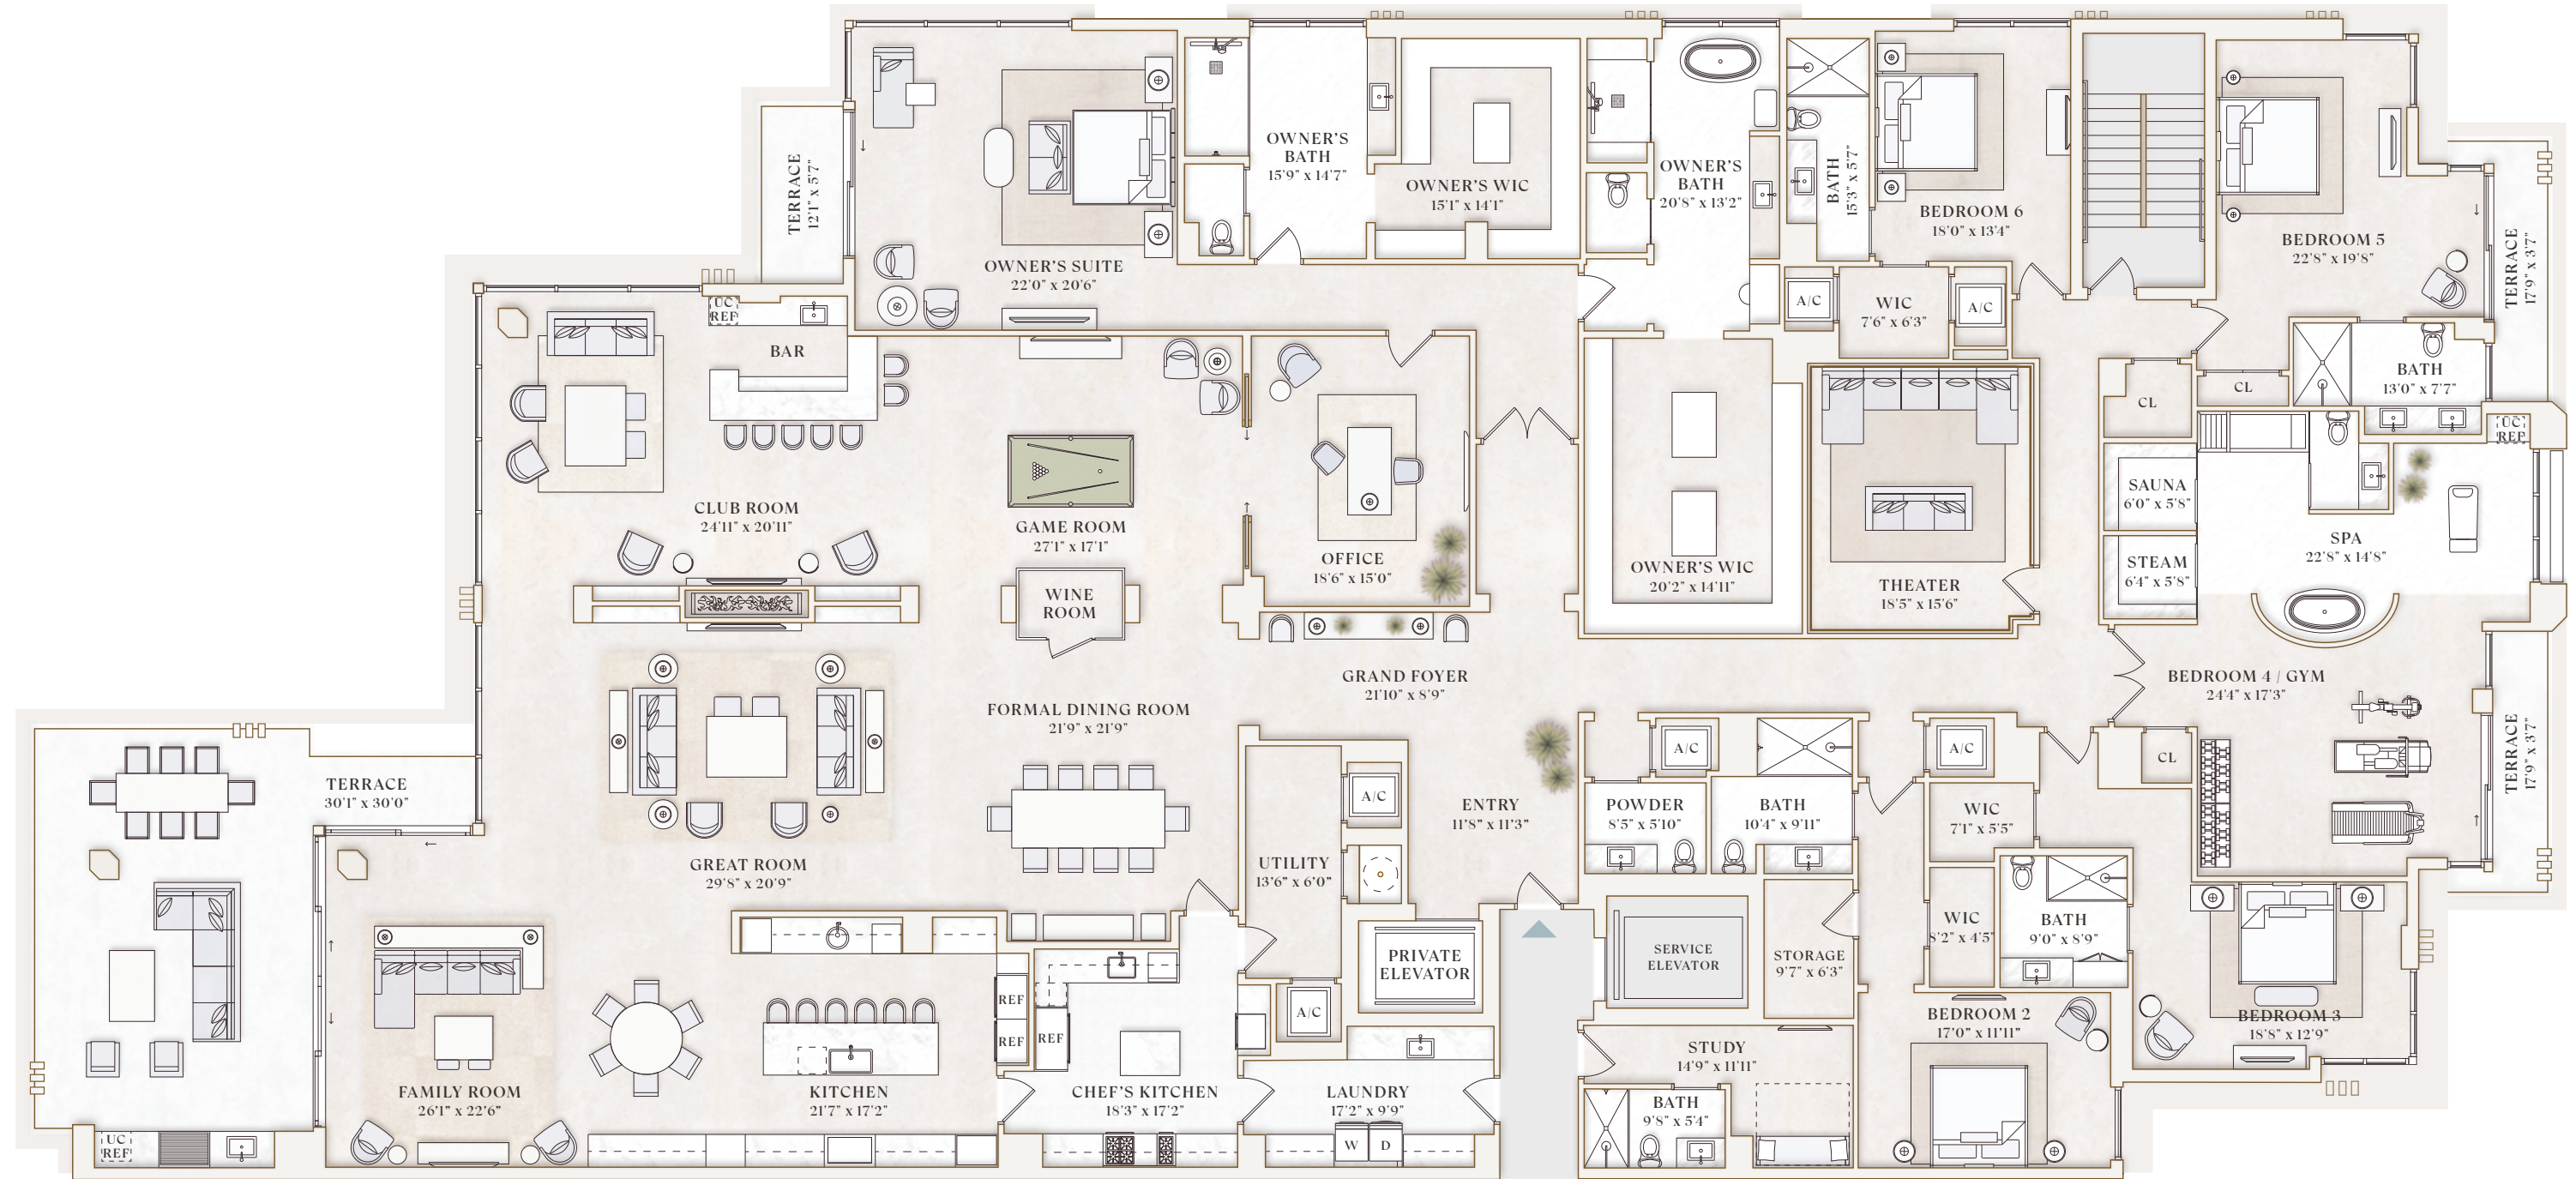

LEVEL 7

6 BEDROOMS
7 BATHROOMS
2 POWDER ROOMS

Interior 10,040 SF
Exterior 917 SF
TOTAL LIVING 10,957 SF

OLANA

LEVEL 7

6 BEDROOMS
7 BATHROOMS
2 POWDER ROOMS

Interior 9,970 SF
Exterior 917 SF
TOTAL LIVING 10,887 SF

OLANA