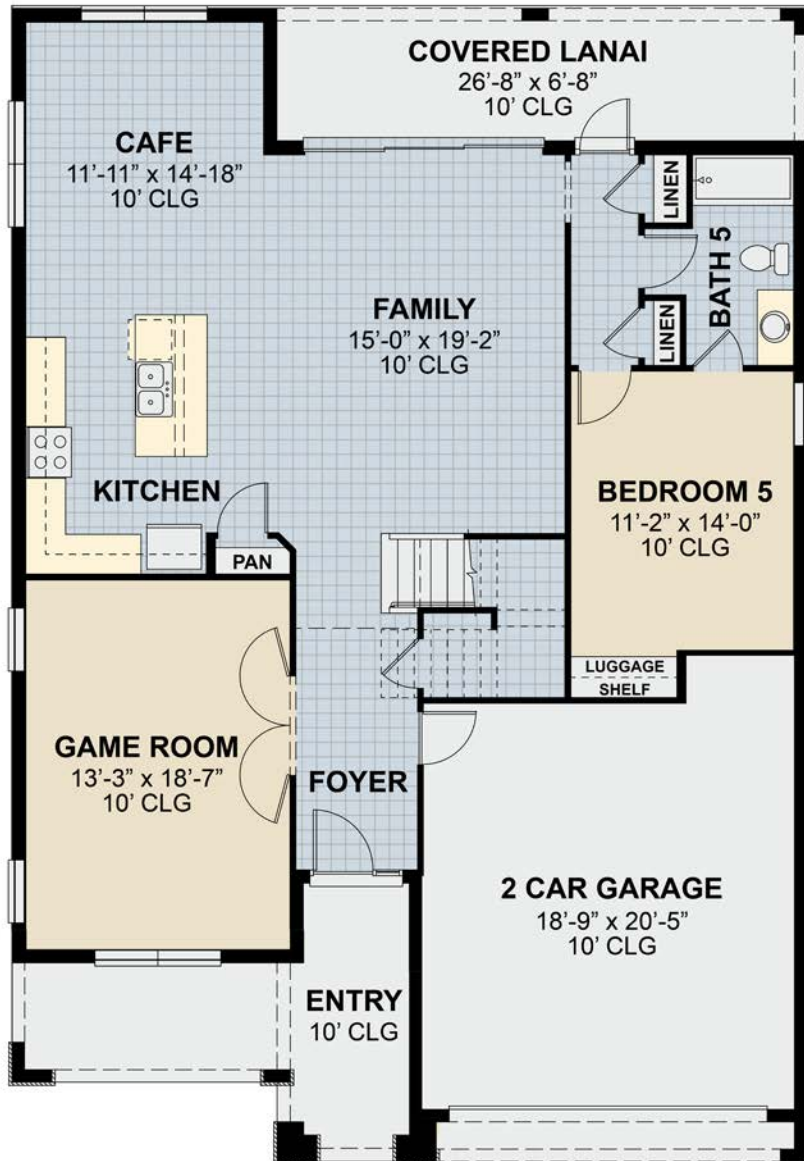

3,042 | 282 m² | 5 | 5 | 2

FIRST FLOOR

OPT. GOURMET KITCHEN

OPT. BEDROOM 6

FIRST FLOOR D

OPT. SHOWER ILO TUB

SECOND FLOOR