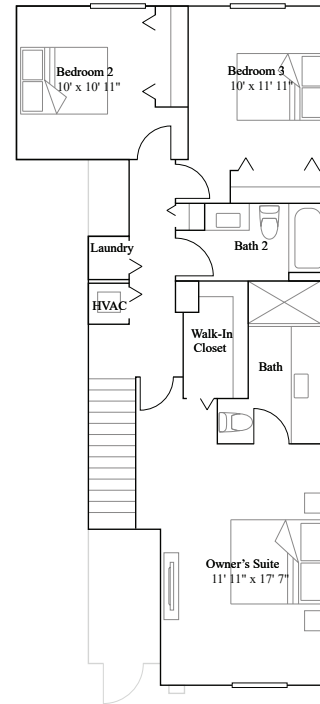

Lumiere

3 bd . 2 ba . 1 half ba . 1,367 ft²

1st Floor

2nd Floor

Available Exteriors

Exterior A1