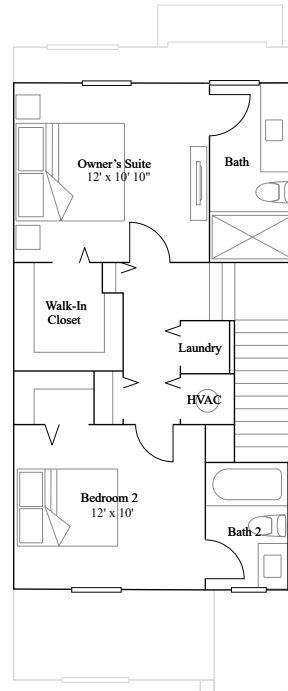

Azure

3 bd . 3 ba . 1,330 ft²

1st Floor

2nd Floor

Available Exteriors

Exterior A1