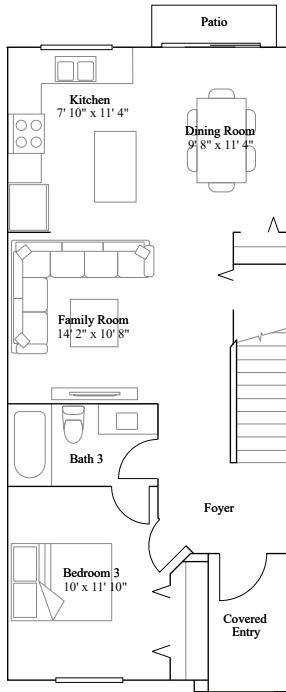

Azure

3 bd . 3 ba . 1,330 ft²

1st Floor

2nd Floor

Available Exteriors

Exterior A1