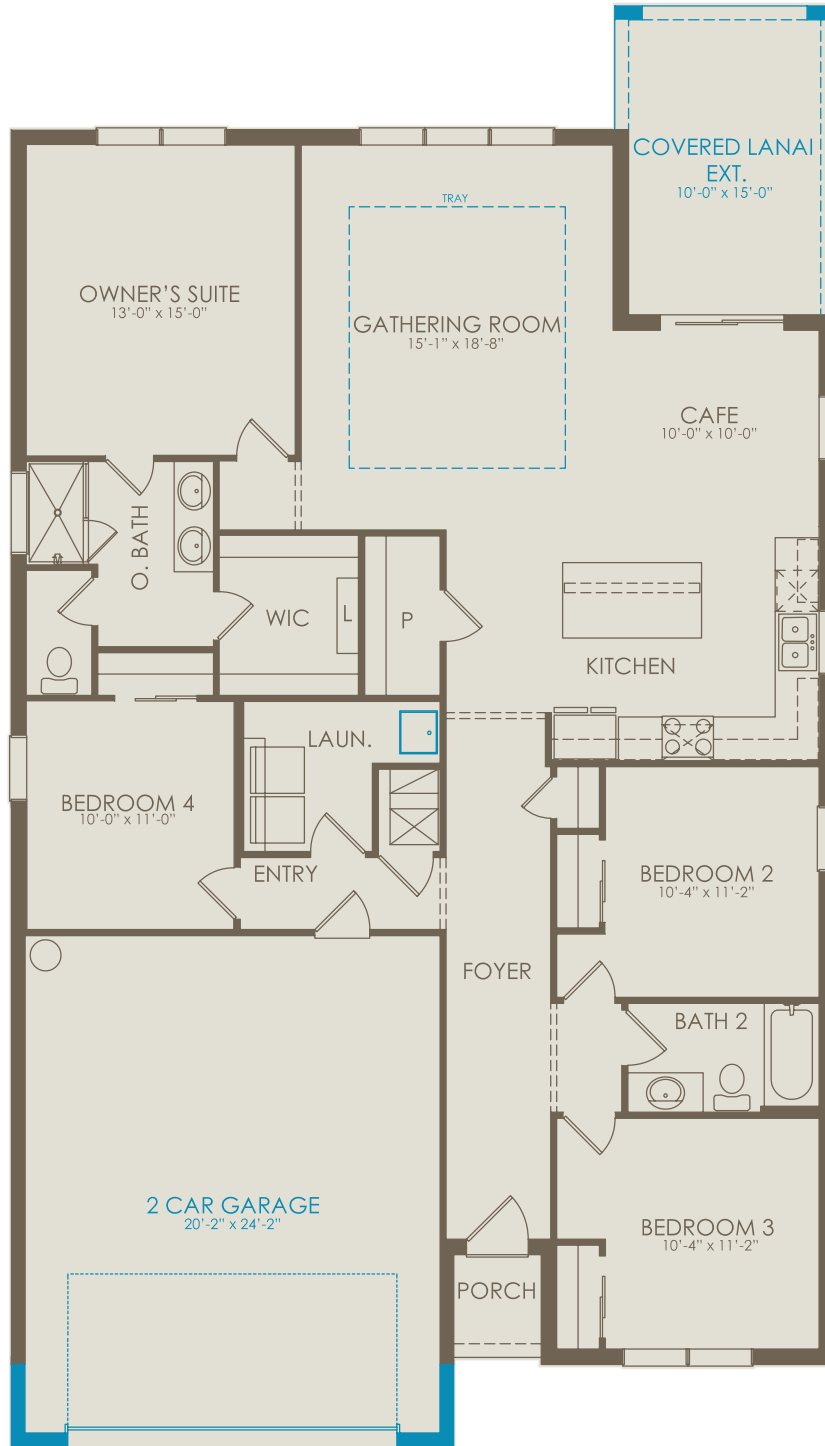

Floor 1

Selected Options: 4' Garage Extension, Tray Ceiling at Gathering Room, Covered Lanai Extension, Sink at Laundry

For this application, the company does not warrant or assume any legal liability or responsibility for the accuracy, completeness, or usefulness of any information, apparatus, product, or process disclosed. Base floor plan subject to change based on elevation selected.