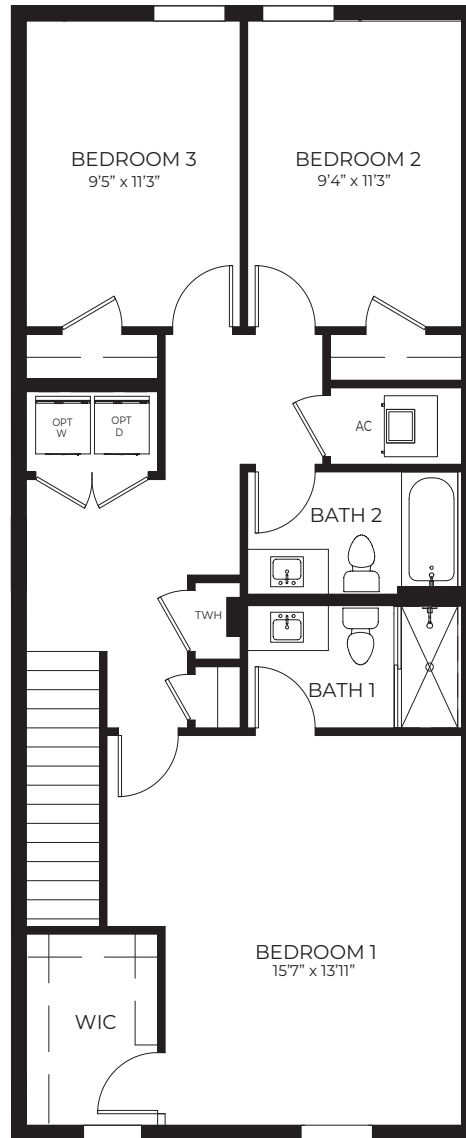

FIRST FLOOR

SECOND FLOOR

TERRA

3 Bedrooms
2.5 Bathrooms
1-Car Garage

1st Floor A/C Sq. Ft.....	611
2nd Floor A/C Sq. Ft.....	861
Total A/C Sq. Ft.....	1,472
Garage	269
Entry.....	24
Total Sq. Ft.....	1,765