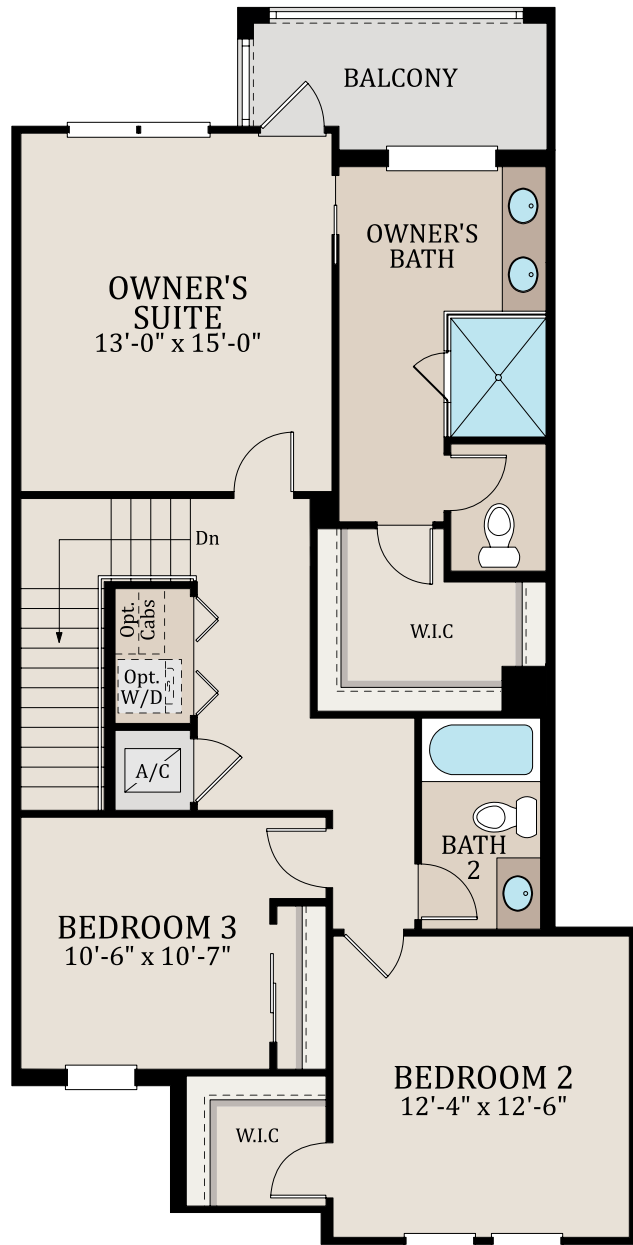

Abaco

First Floor

3 Beds

2 Full Baths | 1 Half Bath

2 Car Garage

1,749 Sq. Ft.

FLOOR COLOR LEGEND

-  TILE
-  CARPET
-  UNFINISHED

Abaco

Second Floor

3 Beds

2 Full Baths | 1 Half Bath

2 Car Garage

1,749 Sq. Ft.

FLOOR COLOR LEGEND

	TILE
	CARPET
	UNFINISHED

Abaco

3 Beds
2 Full Baths | 1 Half Bath
1,749 Sq. Ft.

Abaco