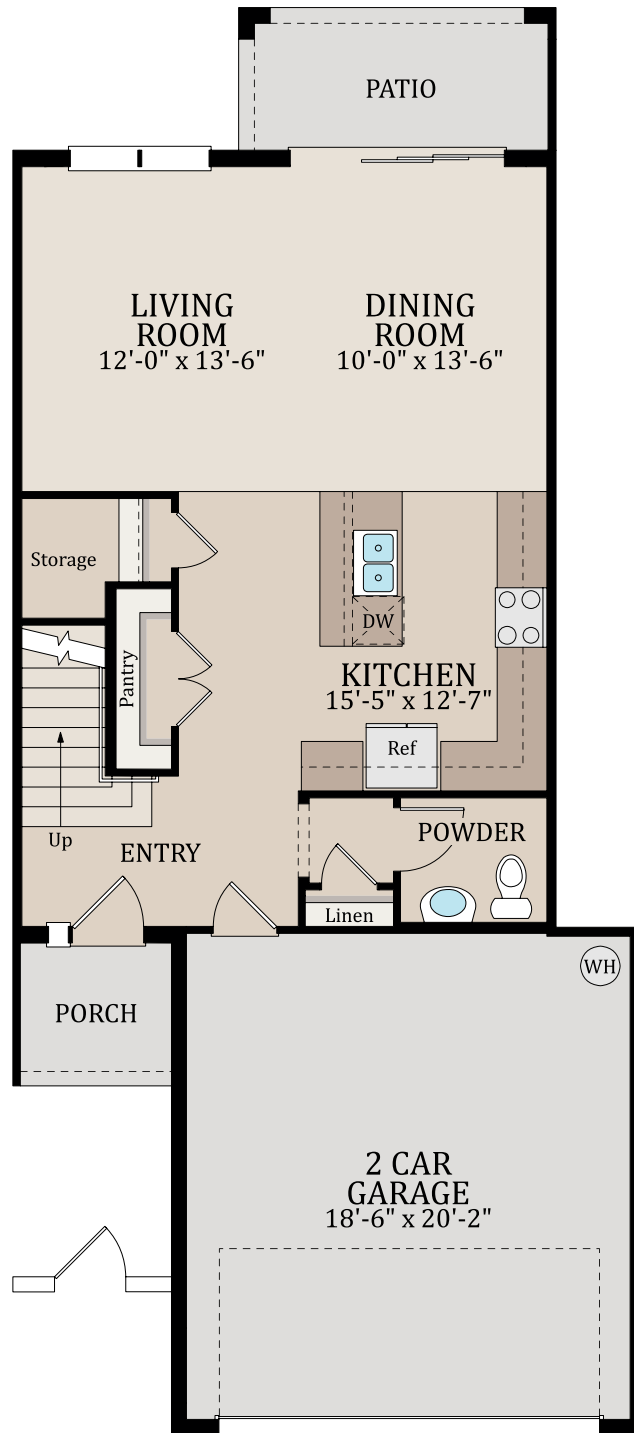

Abaco

First Floor

3 Beds

2 Full Baths | 1 Half Bath

2 Car Garage

1,749 Sq. Ft.

FLOOR COLOR LEGEND

-  TILE
-  CARPET
-  UNFINISHED

Abaco

Second Floor

3 Beds

2 Full Baths | 1 Half Bath

2 Car Garage

1,749 Sq. Ft.

FLOOR COLOR LEGEND

	TILE
	CARPET
	UNFINISHED

Abaco

3 Beds
2 Full Baths | 1 Half Bath
1,749 Sq. Ft.

Abaco