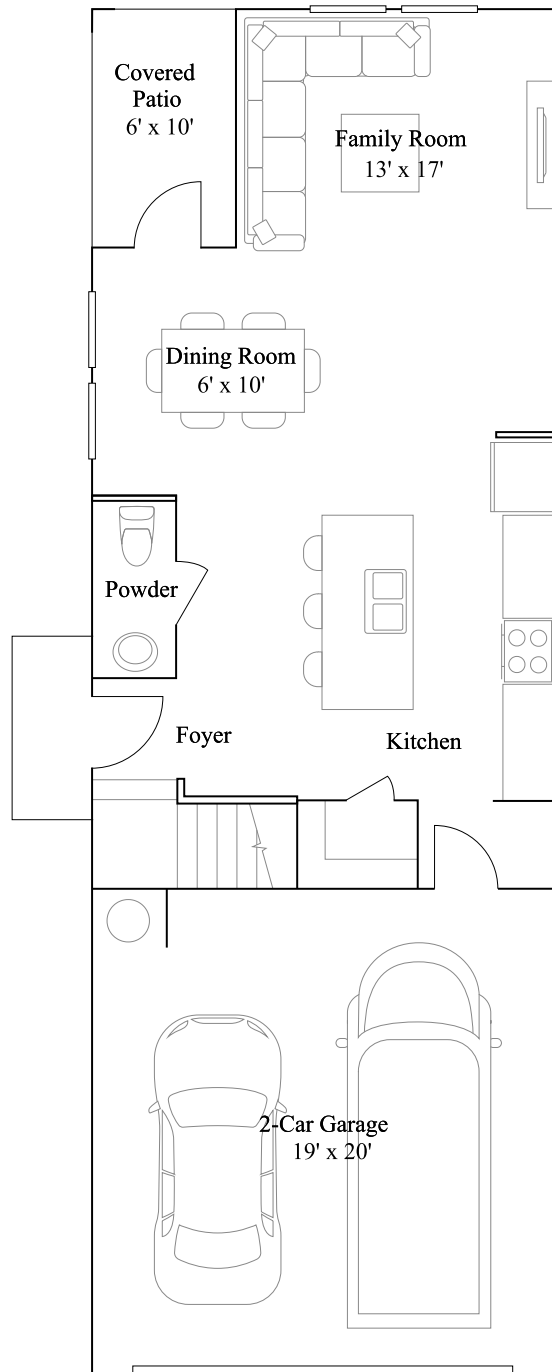

Vivid

Overlook Townhomes

1,835 sq. ft.
2-story
3 bed · 2 ba · 1 half ba
2 car garage

Exterior 6-Plex

Exterior 8-Plex

Vivid

Overlook Townhomes

1,835 sq. ft.

2-story

3 bed · 2 ba · 1 half ba

2 car garage

1st Floor

Vivid

Overlook Townhomes

1,835 sq. ft.

2-story

3 bed · 2 ba · 1 half ba

2 car garage

2nd Floor