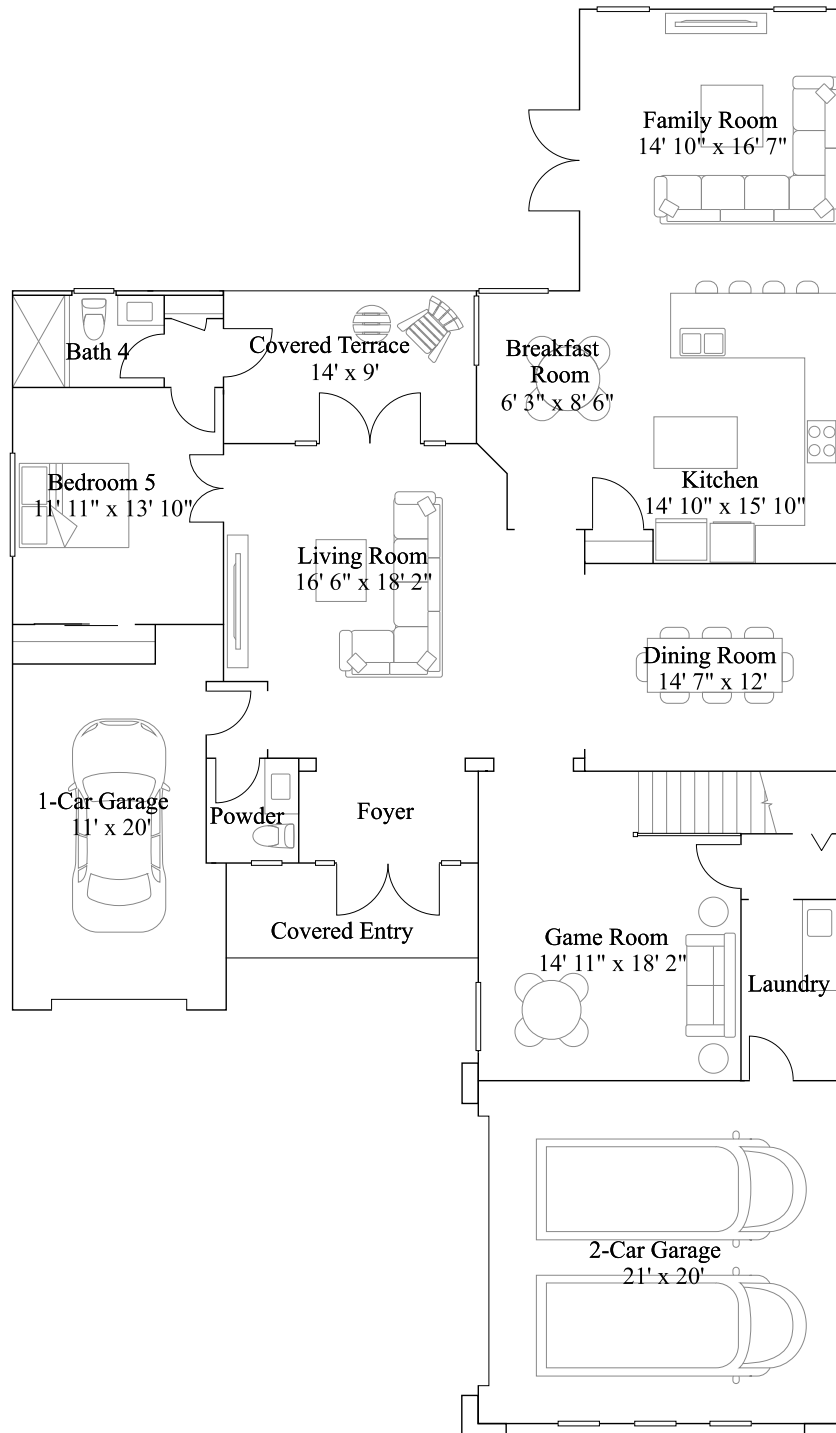

Regent

Monarch Collection

4,143 sq. ft.

2-story

5 bed · 4 ba · 1 half ba

3 car garage

Exterior A

Exterior B

Exterior C

Exterior D

Regent

Monarch Collection

4,143 sq. ft.

2-story

5 bed · 4 ba · 1 half ba

3 car garage

1st Floor

Regent

Monarch Collection

4,143 sq. ft.

2-story

5 bed · 4 ba · 1 half ba

3 car garage

2nd Floor