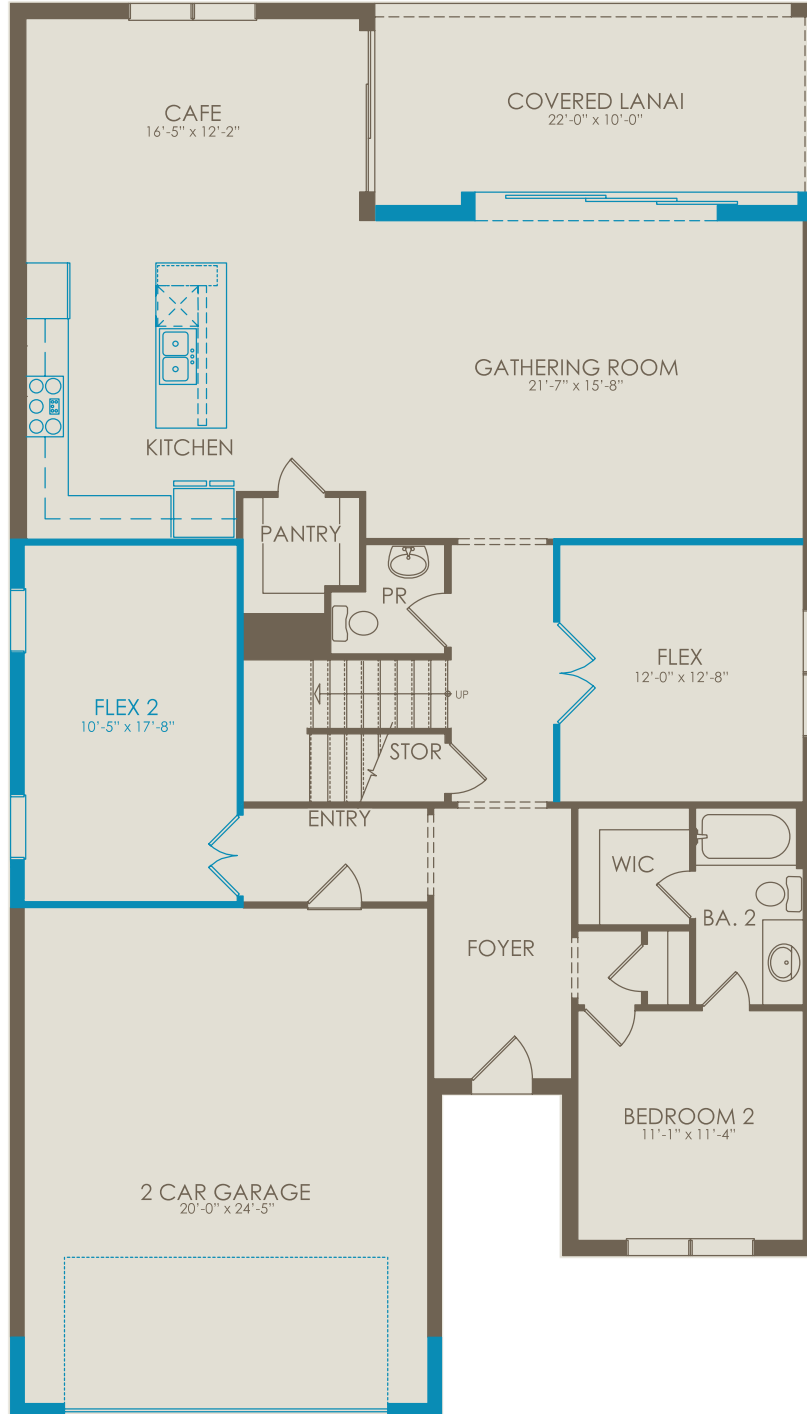

Floor 1

Selected Options: Flex 2, 4' Garage Extension, Enclosed Flex Room, Pocket Sliding Glass Door at Gathering Room, Kitchen with Built-Ins, Sink in Laundry

For this application, the company does not warrant or assume any legal liability or responsibility for the accuracy, completeness, or usefulness of any information, apparatus, product, or process disclosed. Base floor plan subject to change based on elevation selected.

Floor 2

Selected Options: Flex 2, 4' Garage Extension, Enclosed Flex Room, Pocket Sliding Glass Door at Gathering Room, Kitchen with Built-Ins, Sink in Laundry

For this application, the company does not warrant or assume any legal liability or responsibility for the accuracy, completeness, or usefulness of any information, apparatus, product, or process disclosed. Base floor plan subject to change based on elevation selected.