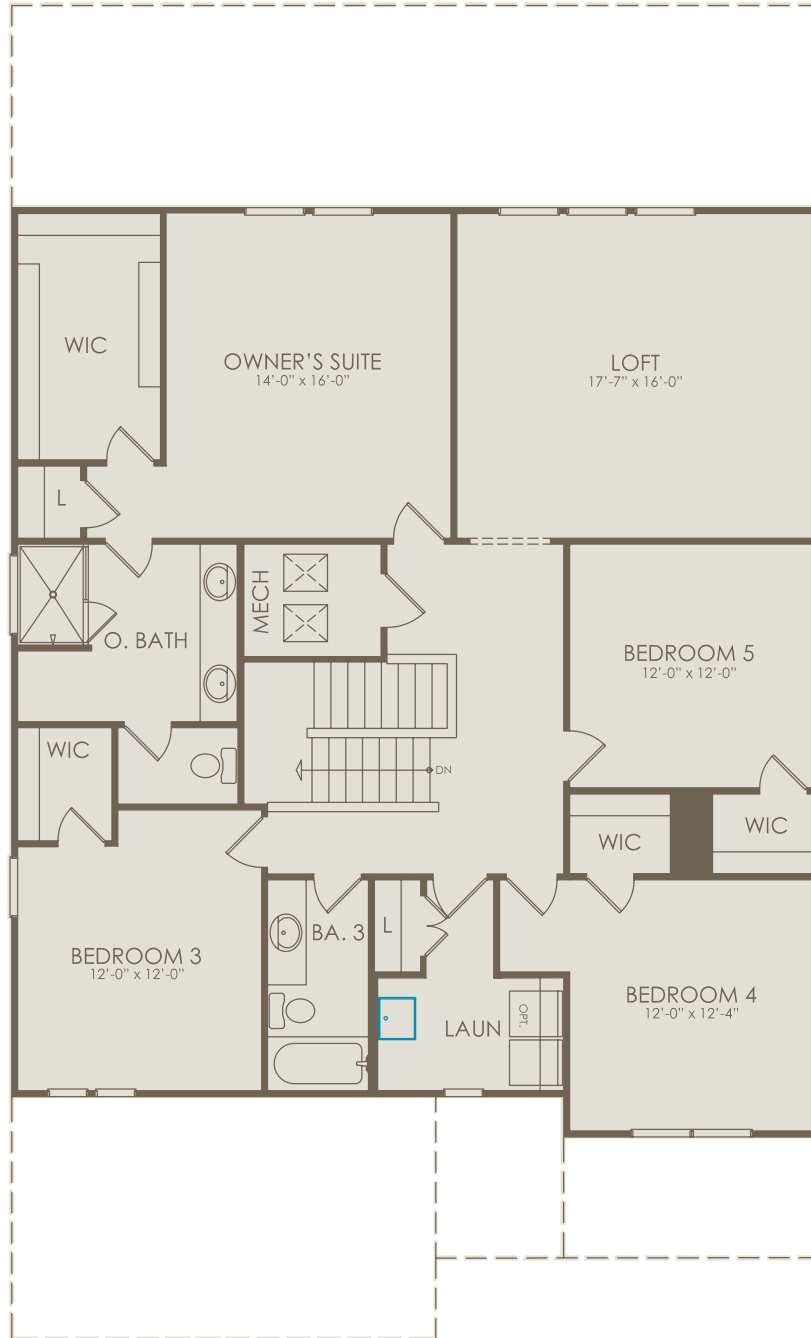

Floor 1

Selected Options: Flex 2, 4' Garage Extension, Enclosed Flex Room, Pocket Sliding Glass Door at Gathering Room, Kitchen with Built-Ins, Sink in Laundry

For this application, the company does not warrant or assume any legal liability or responsibility for the accuracy, completeness, or usefulness of any information, apparatus, product, or process disclosed. Base floor plan subject to change based on elevation selected.

Floor 2

Selected Options: Flex 2, 4' Garage Extension, Enclosed Flex Room, Pocket Sliding Glass Door at Gathering Room, Kitchen with Built-Ins, Sink in Laundry

For this application, the company does not warrant or assume any legal liability or responsibility for the accuracy, completeness, or usefulness of any information, apparatus, product, or process disclosed. Base floor plan subject to change based on elevation selected.