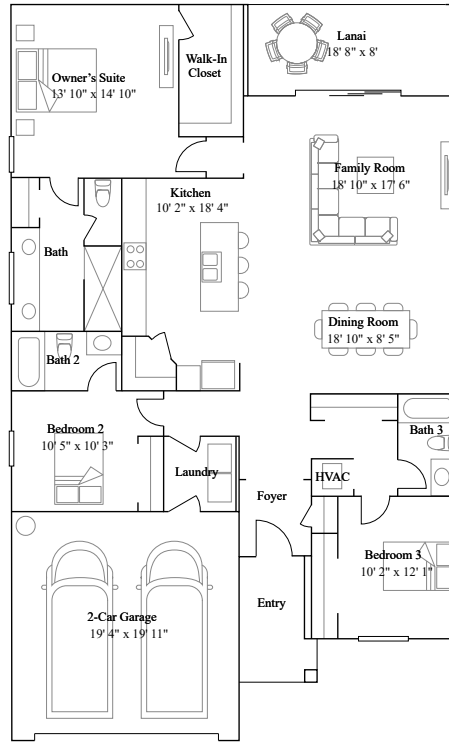

Venice

3 bd . 3 ba . 1,849 ft²

1st Floor

Available Exteriors