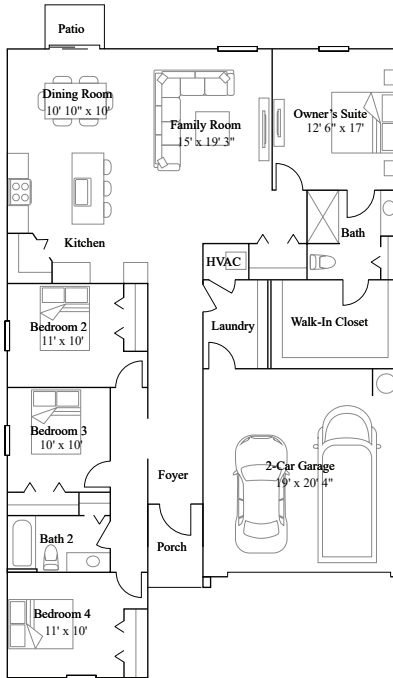

Celeste

4 bd . 2 ba . 1,821 ft²

1st Floor

Available Exteriors

Exterior F

Exterior D

Exterior E