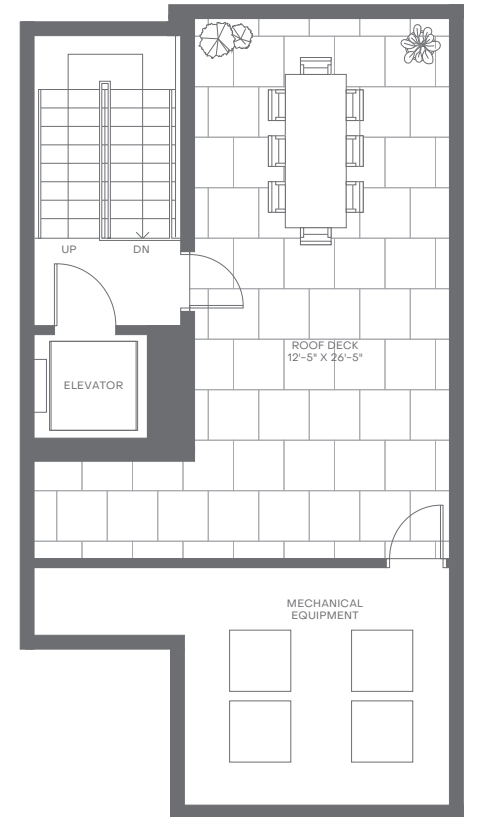

Villa17

MIAMI BEACH

Level 1

Level 2

Level 3

Level 4

Level 5

Villa A

4 Bedrooms
4 Bathrooms
Powder Room

Interior: 3,438 sq. ft. | 319 sq. m.
Exterior: 1,028 sq. ft. | 96 sq. m.
Total: 4,466 sq. ft. | 415 sq. m.

Elevator to All Levels
2-Car Garage
Balconies on Various Levels
Rooftop Deck

Walk-In Closets in All En-Suites
Walk-In Pantry
Laundry Room
Wet Bar in Primary Suite