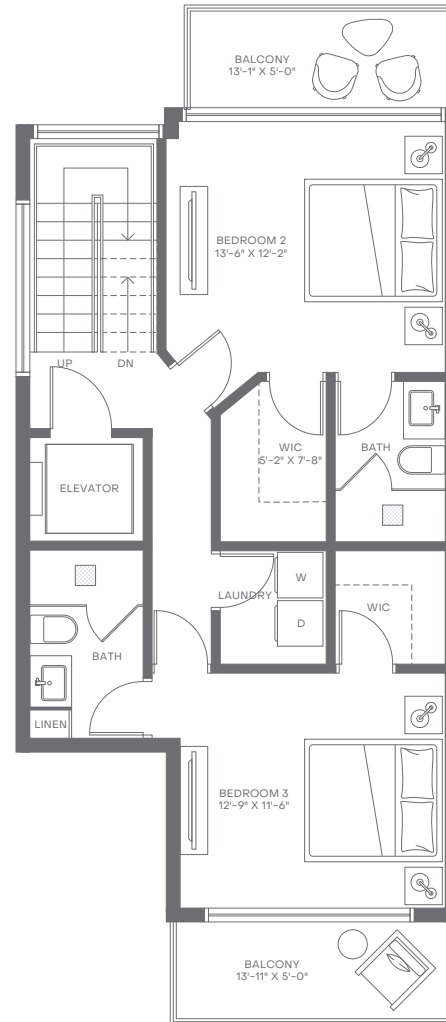

Villa17

MIAMI BEACH

Level 1

Level 2

Level 3

Level 4

Level 5

Villa A

4 Bedrooms
4 Bathrooms
Powder Room

Interior: 3,438 sq. ft. | 319 sq. m.
Exterior: 1,028 sq. ft. | 96 sq. m.
Total: 4,466 sq. ft. | 415 sq. m.

Elevator to All Levels
2-Car Garage
Balconies on Various Levels
Rooftop Deck

Walk-In Closets in All En-Suites
Walk-In Pantry
Laundry Room
Wet Bar in Primary Suite