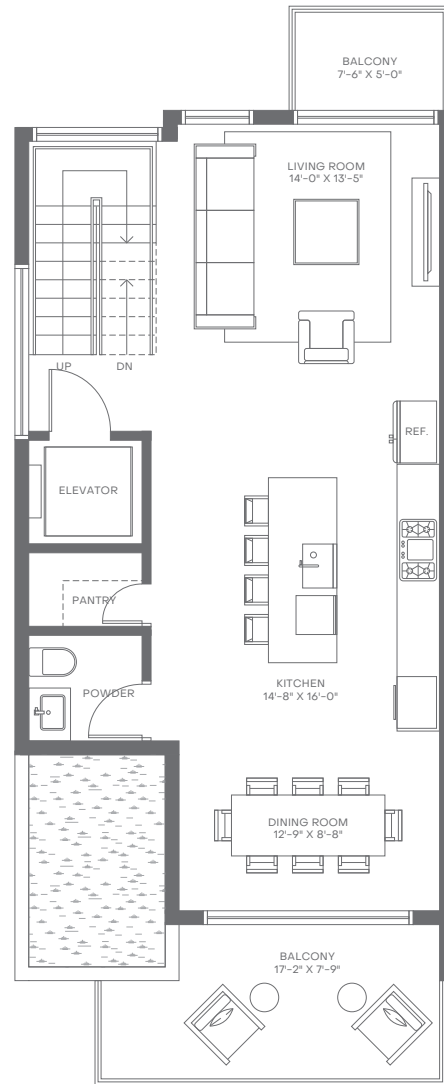

Villa17

MIAMI BEACH

Level 1

Level 2

Level 3

Level 4

Level 5

Villa A

4 Bedrooms
4 Bathrooms
Powder Room

Interior: 3,438 sq. ft. | 319 sq. m.
Exterior: 1,028 sq. ft. | 96 sq. m.
Total: 4,466 sq. ft. | 415 sq. m.

Elevator to All Levels
2-Car Garage
Balconies on Various Levels
Rooftop Deck

Walk-In Closets in All En-Suites
Walk-In Pantry
Laundry Room
Wet Bar in Primary Suite