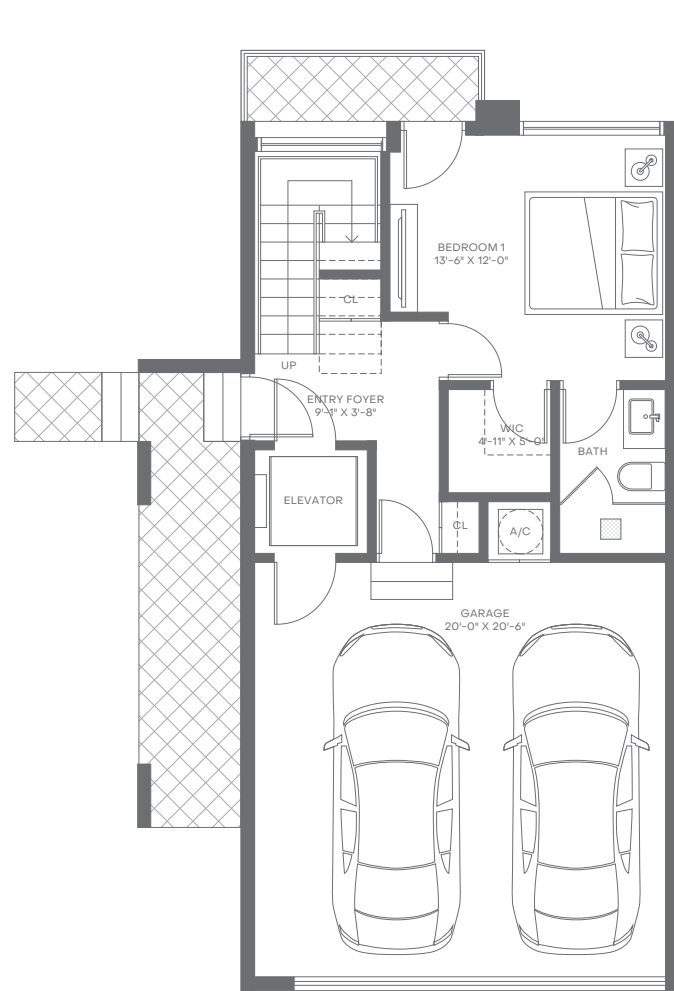

Villa17

MIAMI BEACH

Level 1

Level 2

Level 3

Level 4

Level 5

Villa A

4 Bedrooms
4 Bathrooms
Powder Room

Interior: 3,438 sq. ft. | 319 sq. m.
Exterior: 1,028 sq. ft. | 96 sq. m.
Total: 4,466 sq. ft. | 415 sq. m.

Elevator to All Levels
2-Car Garage
Balconies on Various Levels
Rooftop Deck

Walk-In Closets in All En-Suites
Walk-In Pantry
Laundry Room
Wet Bar in Primary Suite