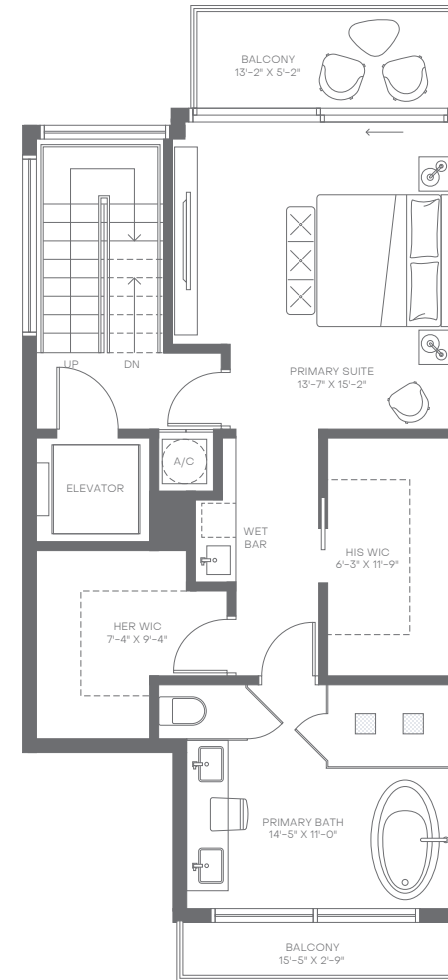

Villa17

MIAMI BEACH

Level 1

Level 2

Level 3

Level 4

Level 5

Villa A

4 Bedrooms
4 Bathrooms
Powder Room

Interior: 3,438 sq. ft. | 319 sq. m.
Exterior: 1,028 sq. ft. | 96 sq. m.
Total: 4,466 sq. ft. | 415 sq. m.

Elevator to All Levels
2-Car Garage
Balconies on Various Levels
Rooftop Deck

Walk-In Closets in All En-Suites
Walk-In Pantry
Laundry Room
Wet Bar in Primary Suite