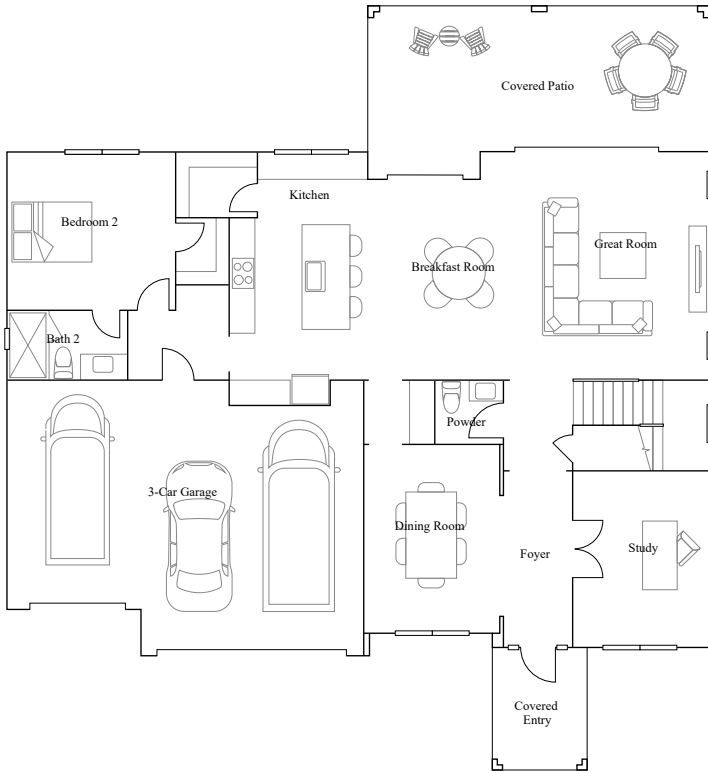

Lotus

5 bd . 4 ba . 4,003 ft²

1st Floor

2nd Floor

Available Exteriors

Exterior D

Exterior A

Exterior F