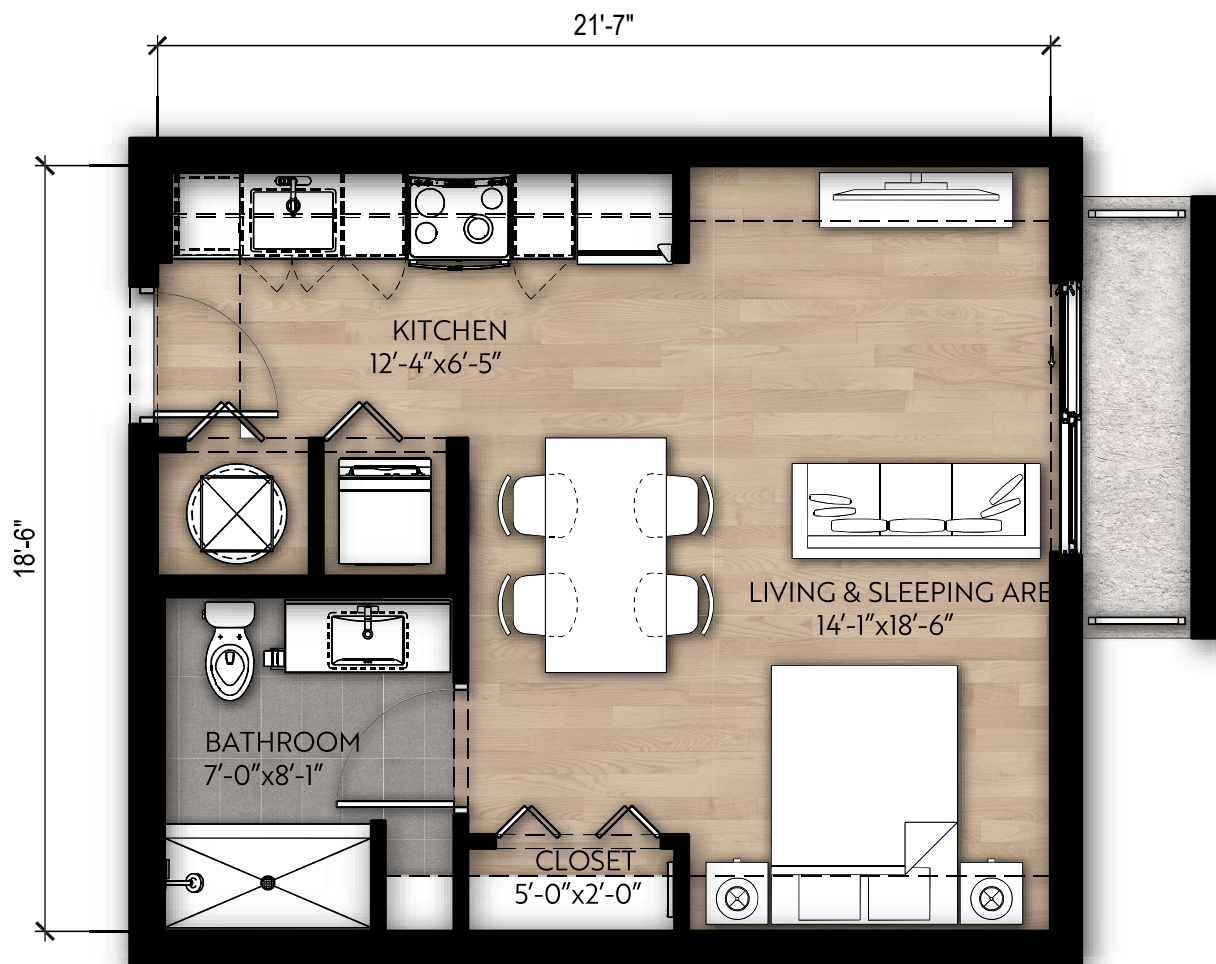

SOMI PARC

PALMETTO

Total Area: 404 SF

STUDIO* / 1 BATH

*Balcony available in select units only.

SUNSET

Total Area: 577 SF

STUDIO / 1 BATH