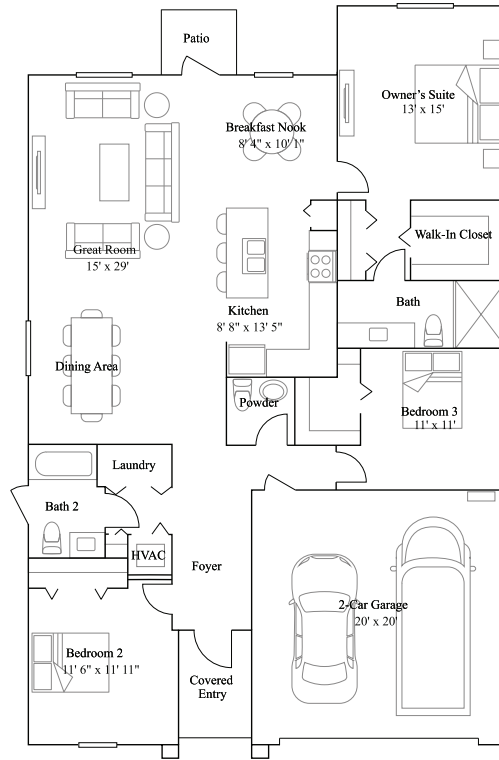

Birch

3 bd . 2 ba . 1 half ba . 1,732 ft²

1st Floor

Available Exteriors

Exterior A

Exterior B