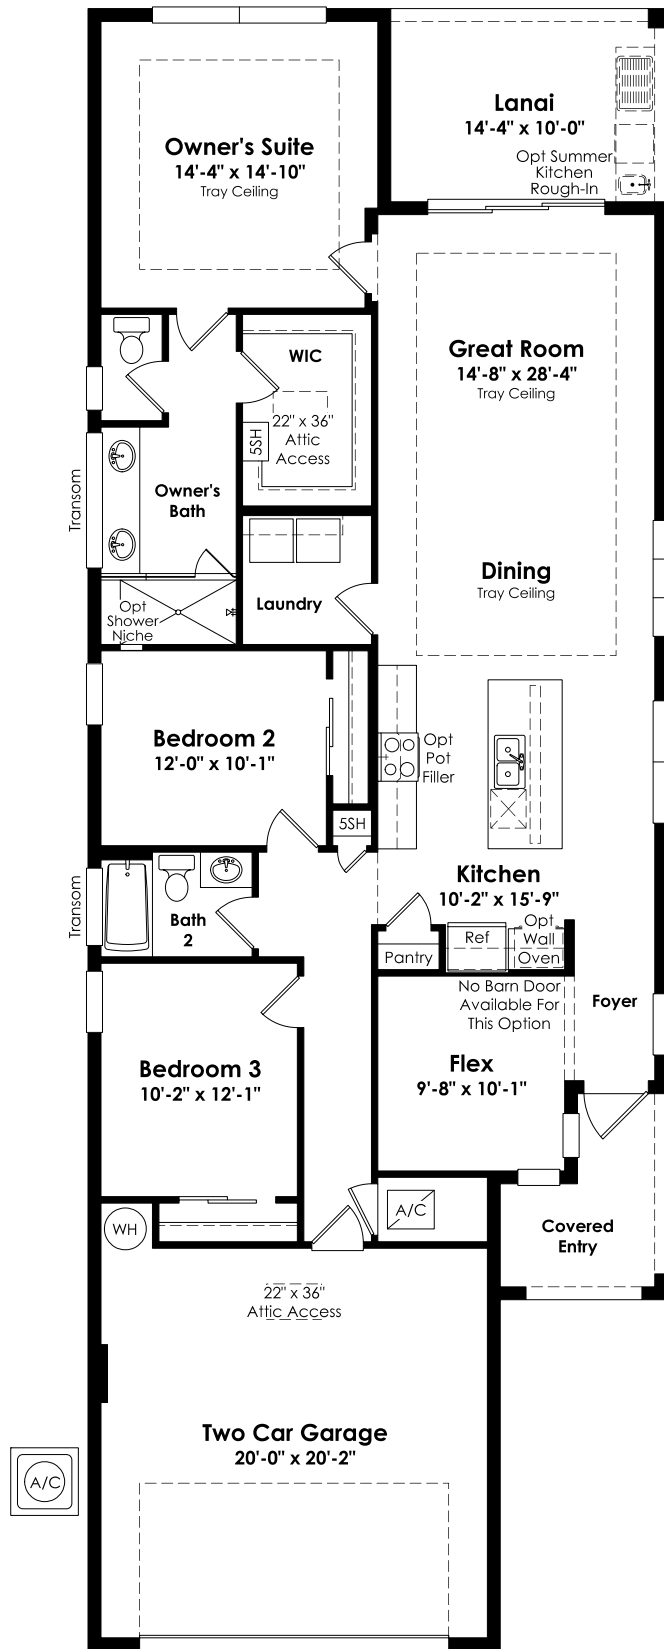

KOLTER HOMES®

Caroline

First Floor
 3-4 Beds
 2-3 Full Baths
 2 Car Garage
 1,724 Sq. Ft.

Selected Options:

Elevation A

KOLTER HOMES®

Caroline

3-4 Beds
2-3 Full Baths
1,724 Sq. Ft.

Elevation A

Elevation A-Bonus

Elevation B

Elevation B-Bonus

Elevation C

Elevation C-Bonus